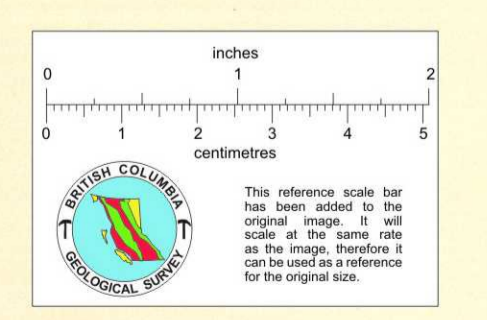

PROPERTY LINE

Handwritten notes in the lower left quadrant, including a circled number '100' and other illegible markings.

10800 N.

E-V-14