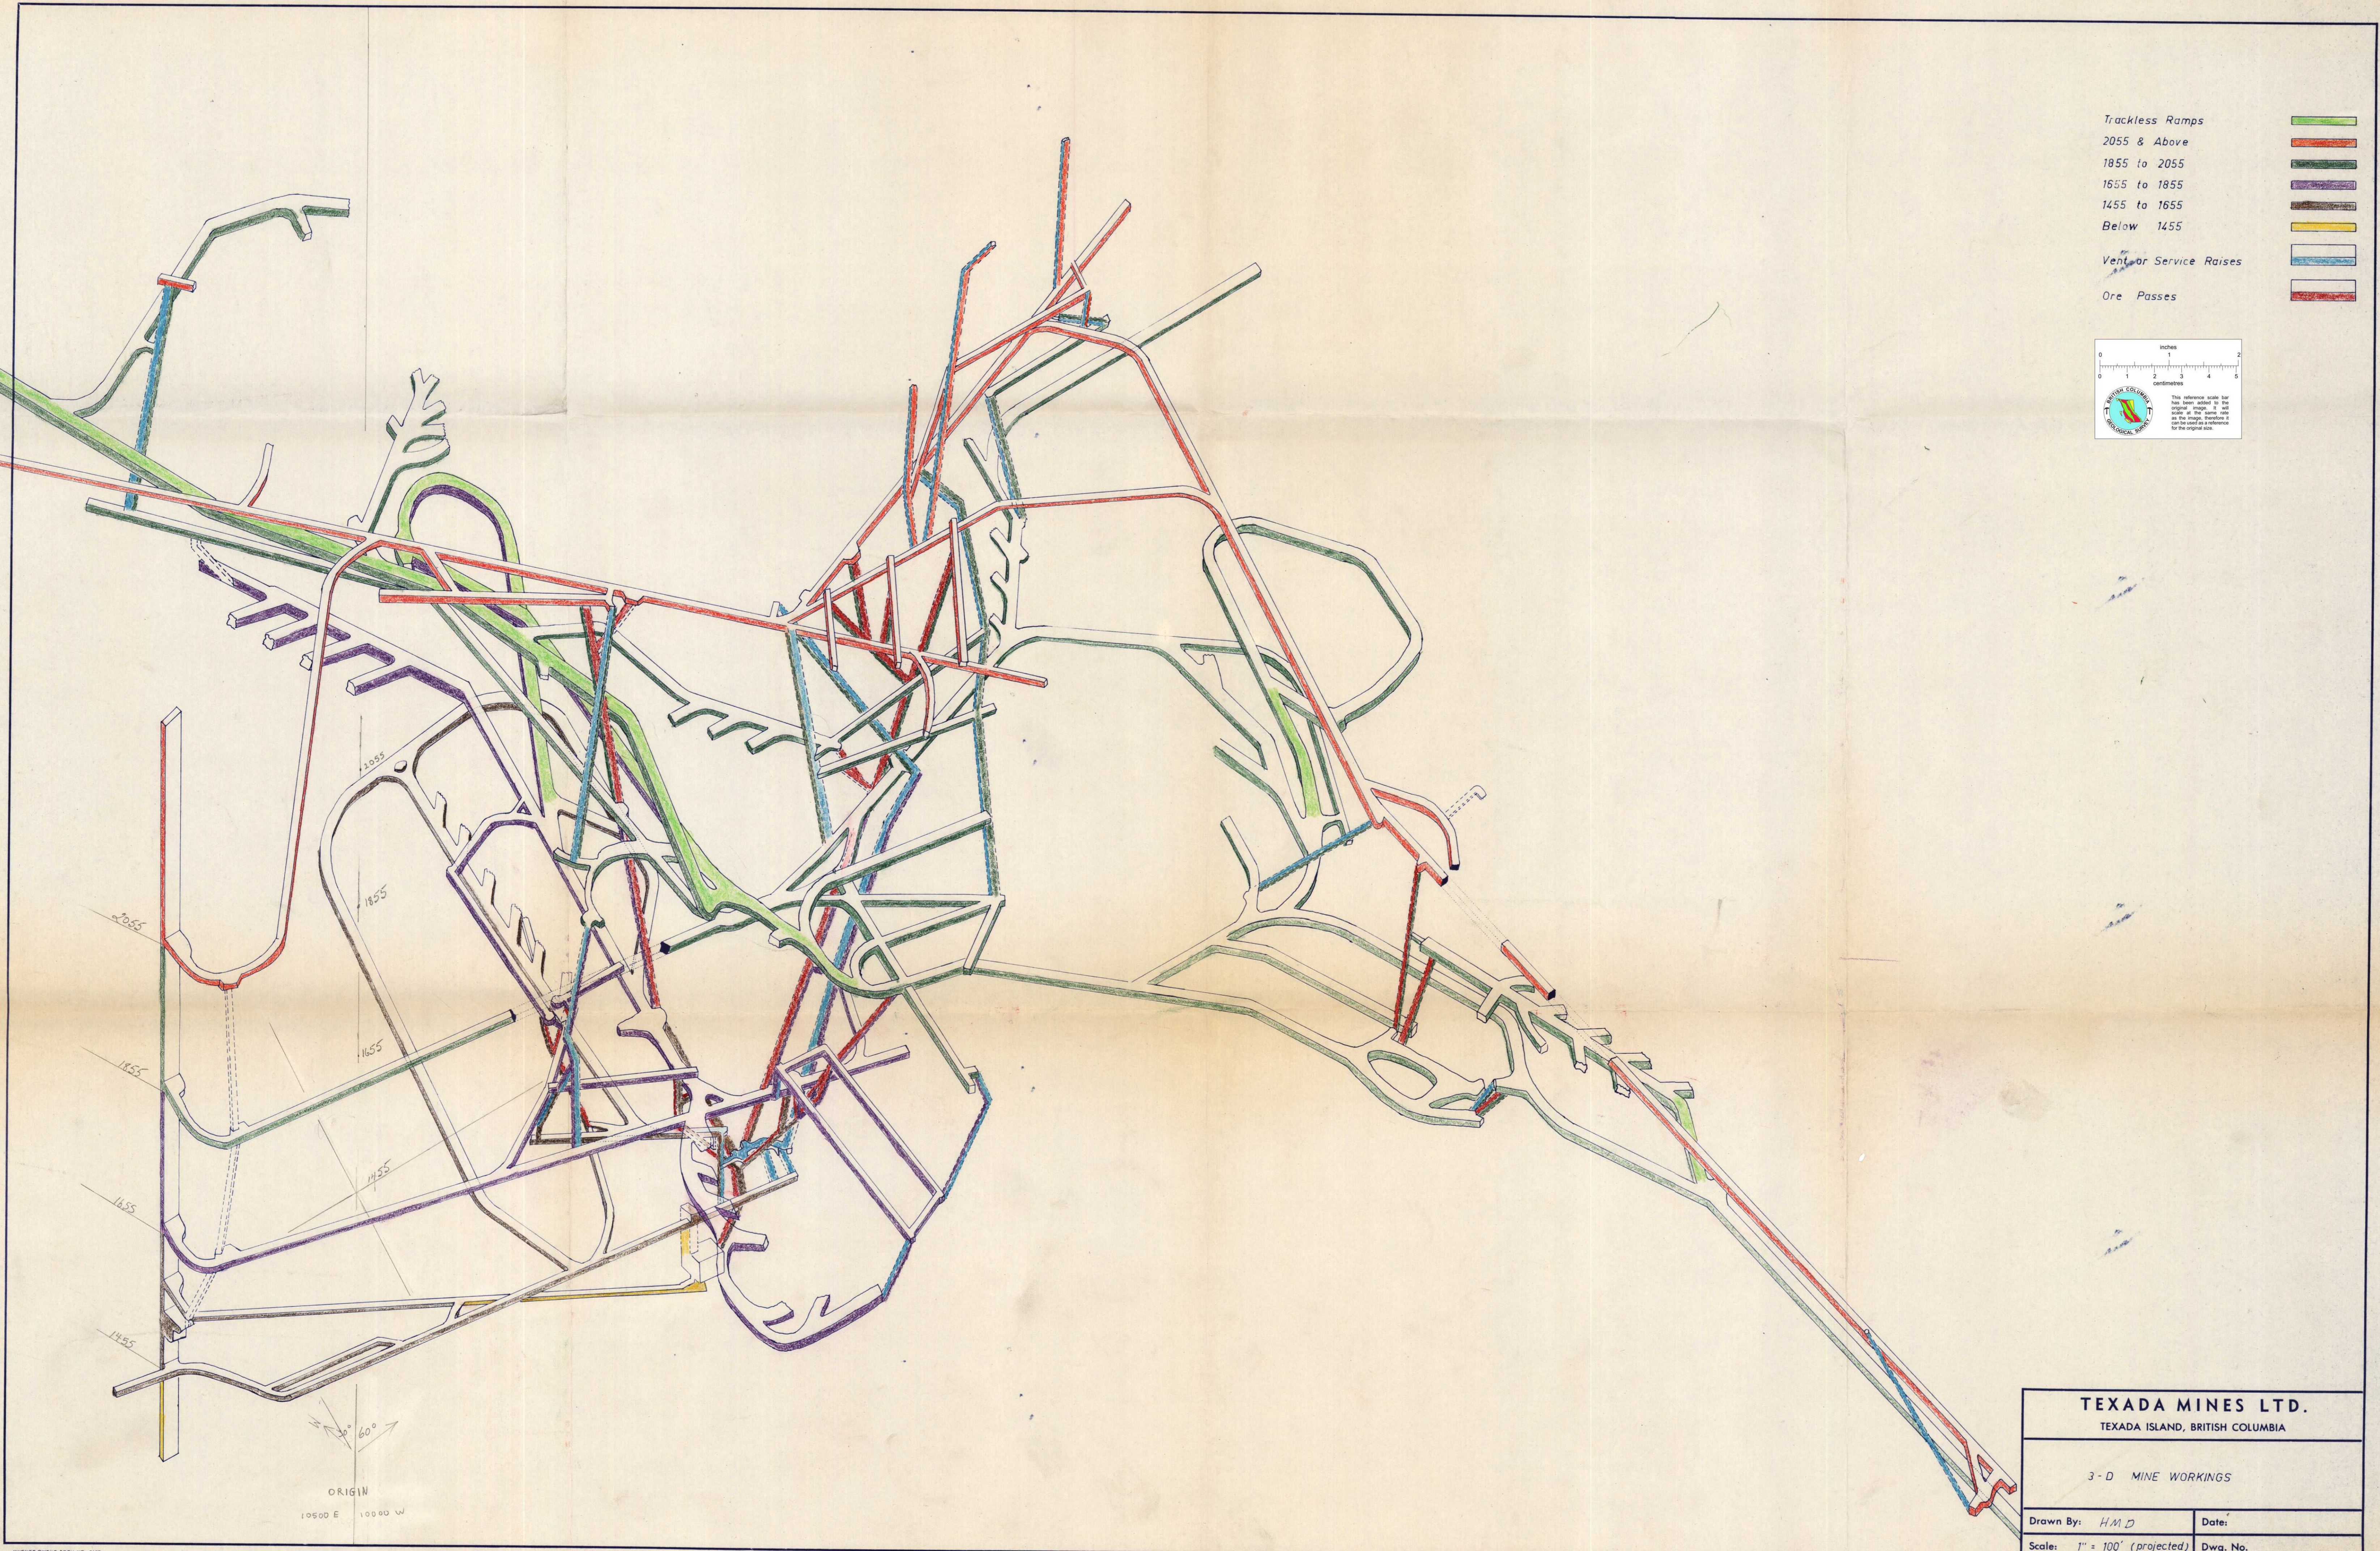

- Trackless Ramps
- 2055 & Above
- 1855 to 2055
- 1655 to 1855
- 1455 to 1655
- Below 1455
- Vent or Service Raises
- Ore Passes

TEXADA MINES LTD.	
TEXADA ISLAND, BRITISH COLUMBIA	
3-D MINE WORKINGS	
Drawn By: H.M.D.	Date:
Scale: 1" = 100' (projected)	Dwg. No.: