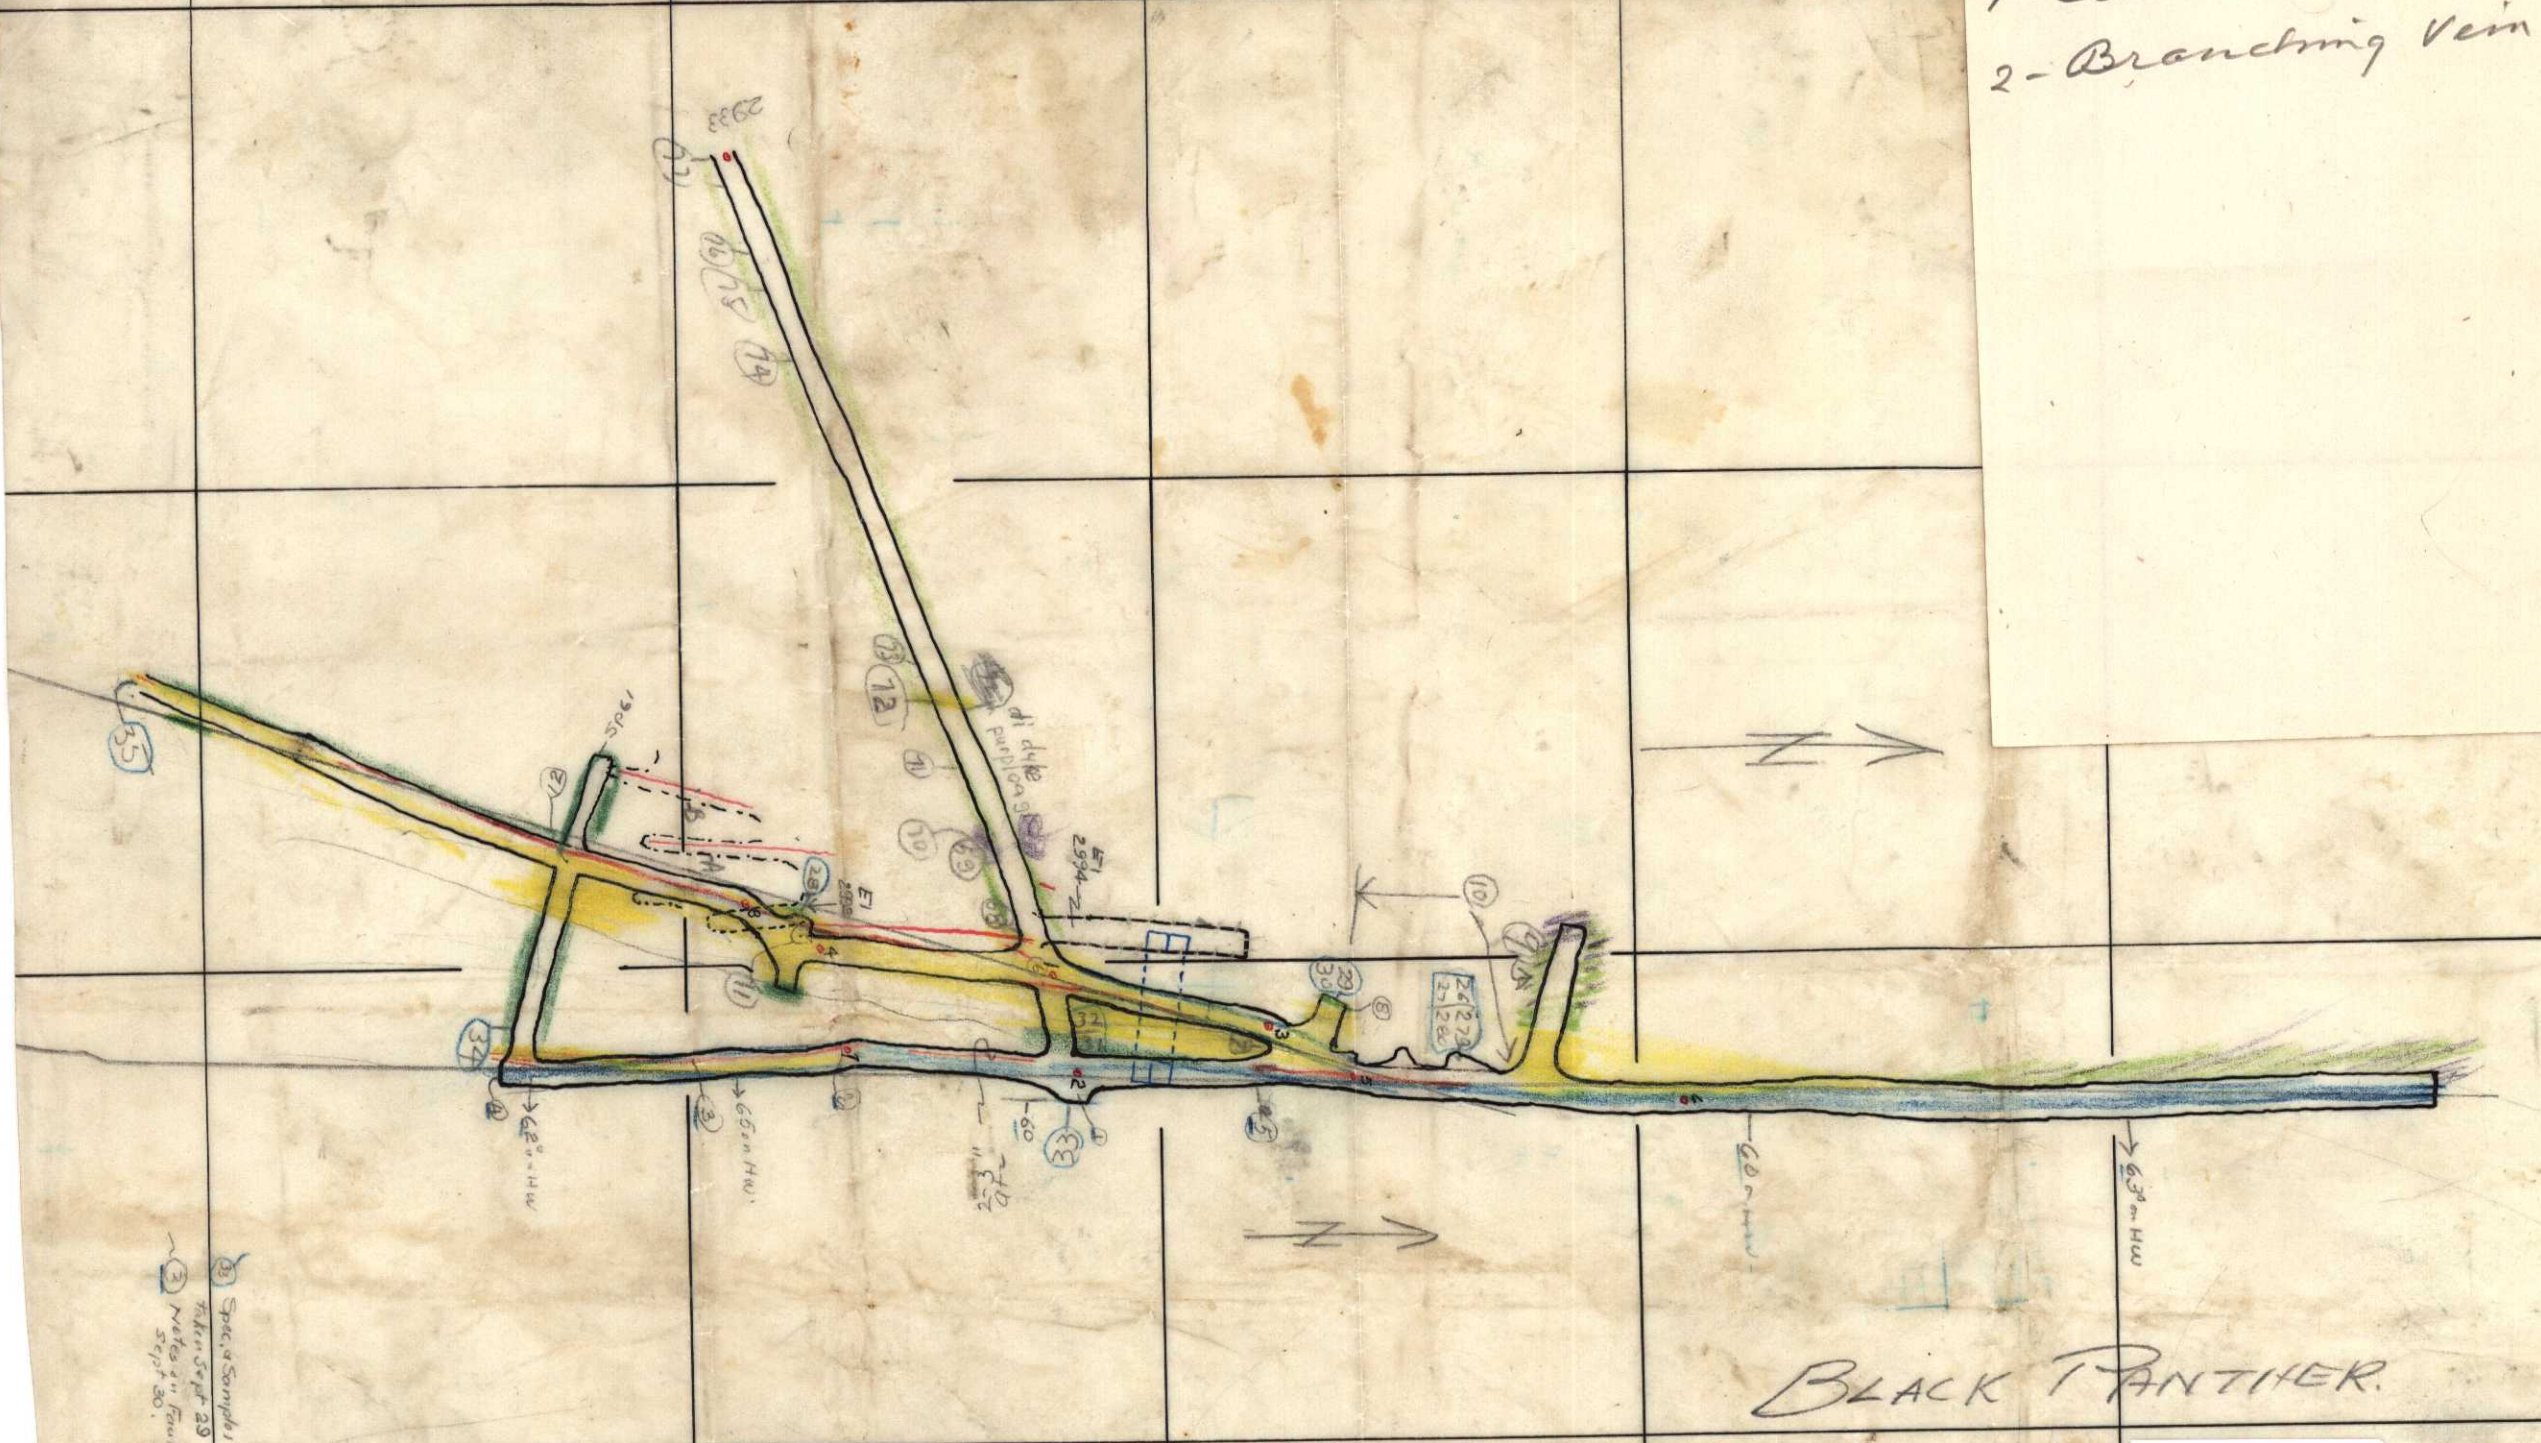

This reference scale bar has been added to the original image. It will scale at the same rate as the image, therefore it can be used as a reference for the original size.

92F/25
92F-84

BLACK PANTHER.
1- Carbonate Zone
2- Branching Vein

37 Spec. Samples
38 Taken Sept. 29
39 Metas. in Fault
Sept. 30.

BLACK PANTHER.

007083