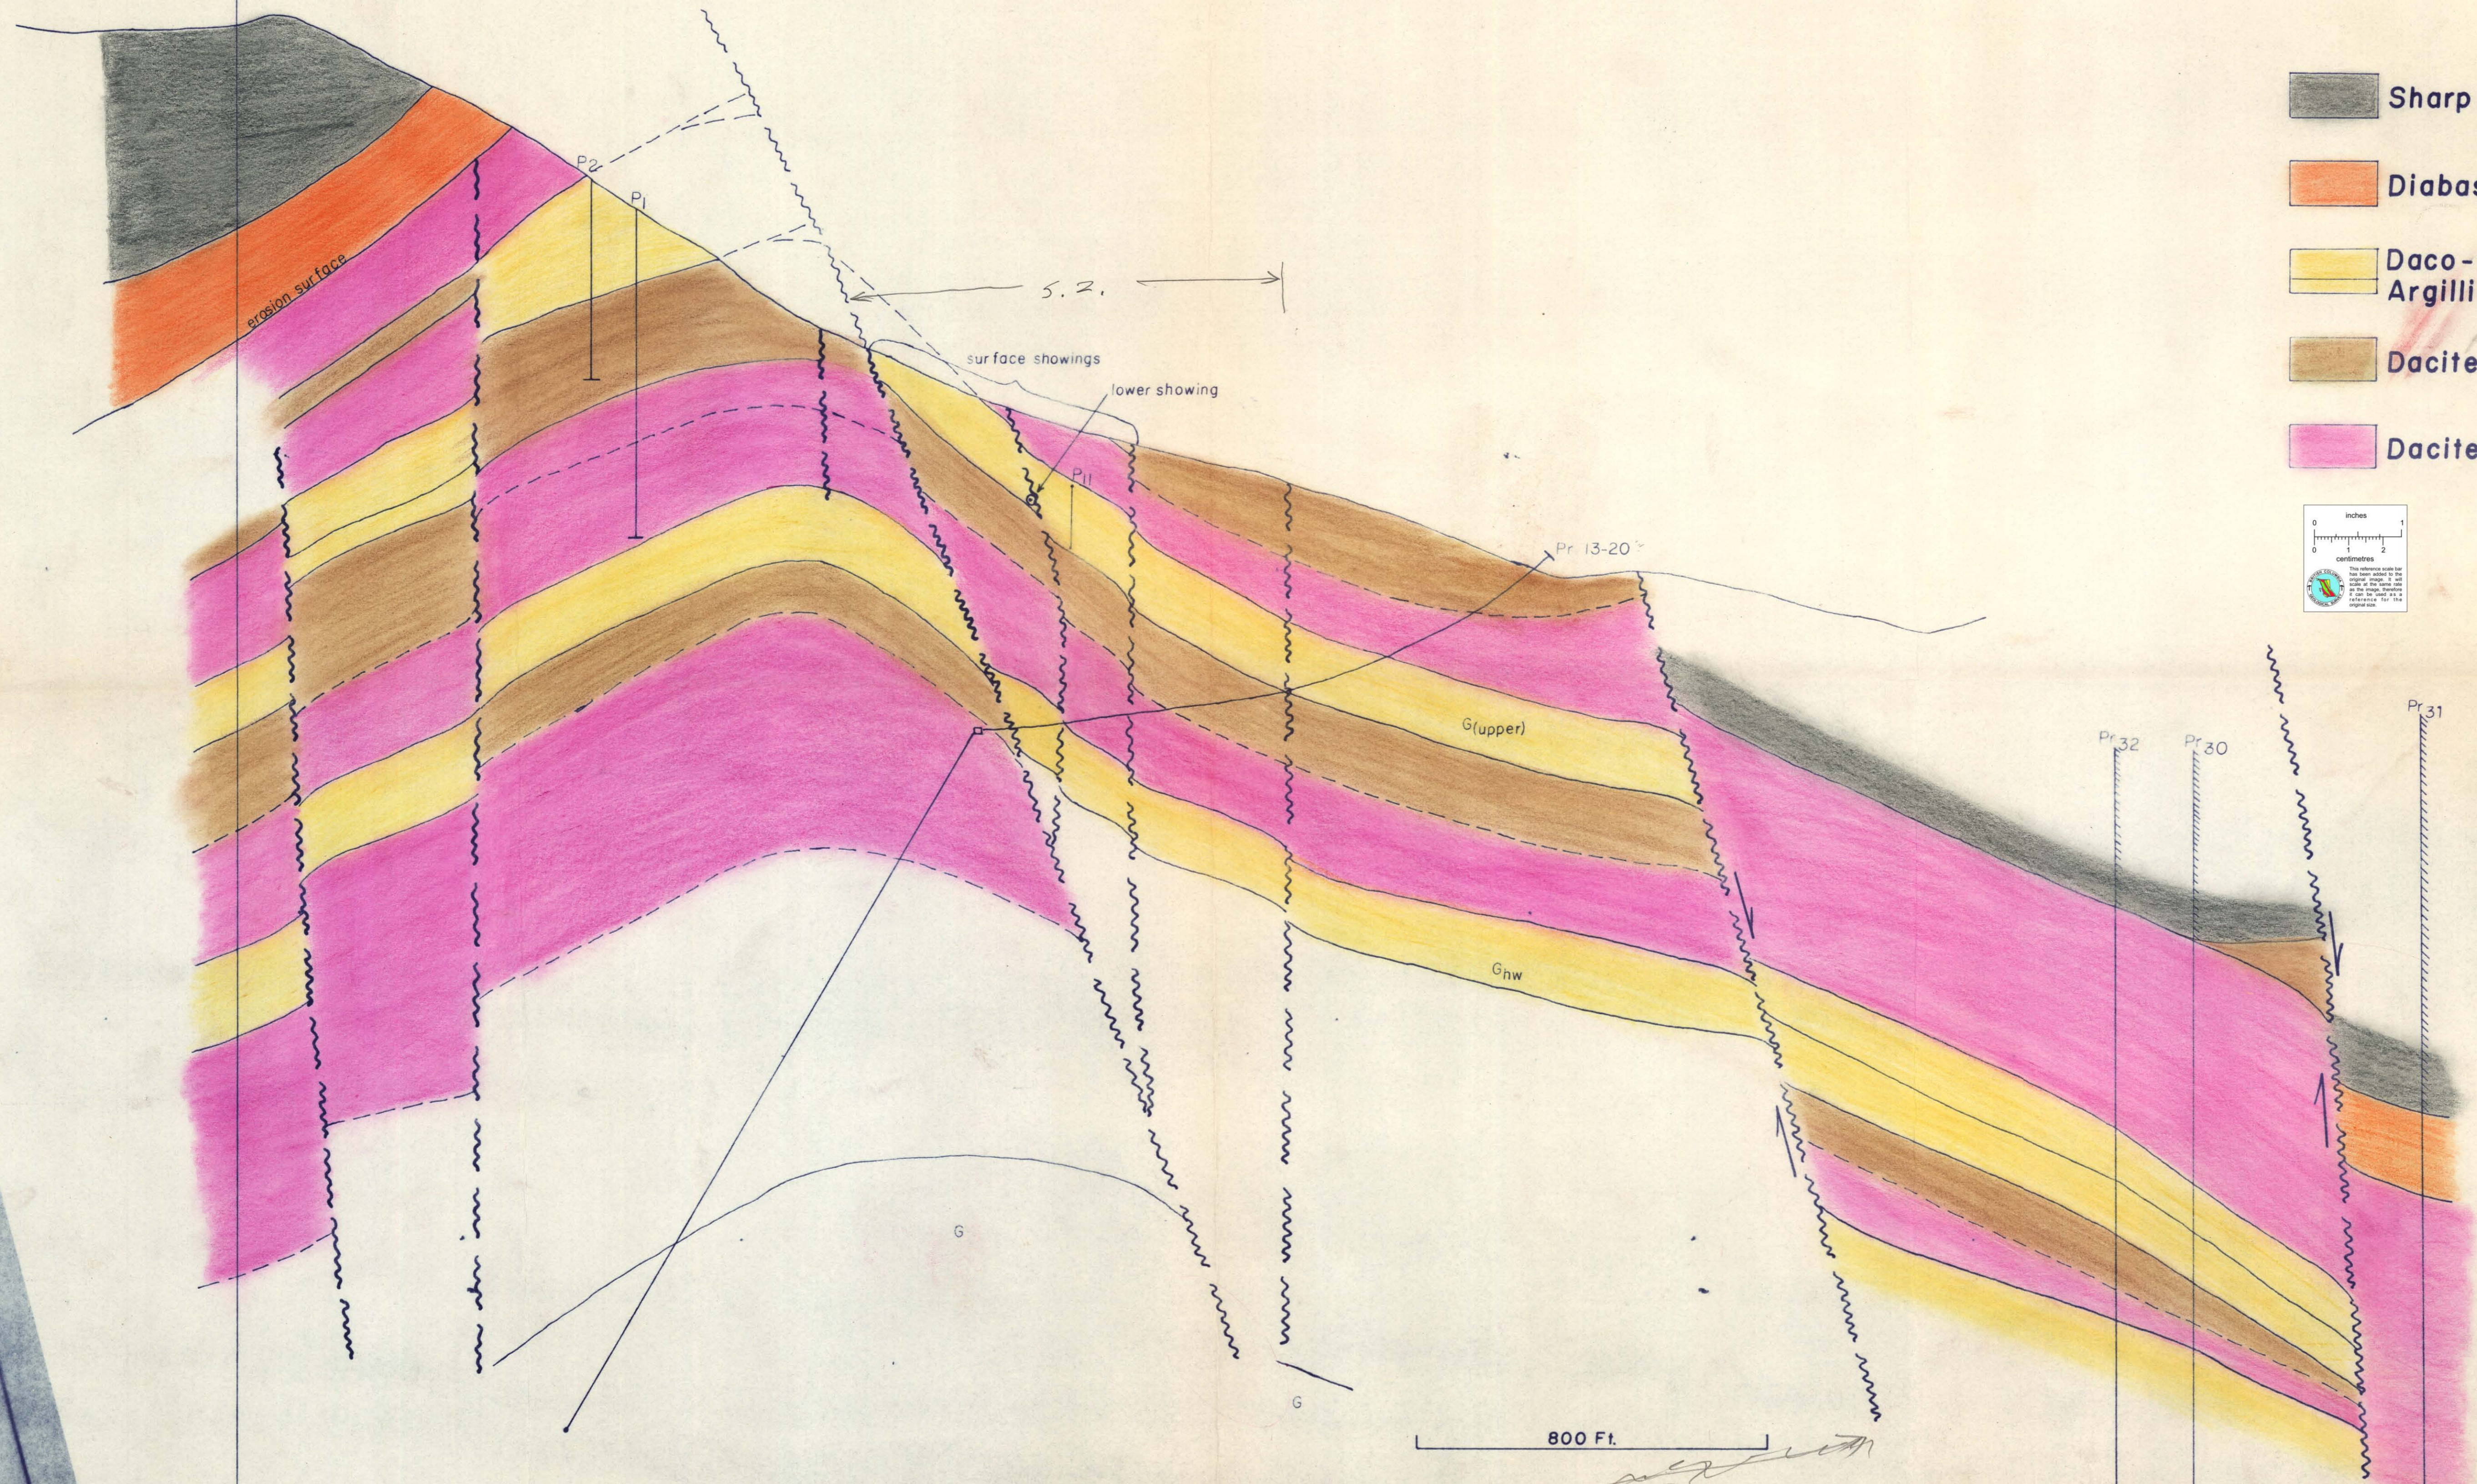

100 +000
WESTERN MINES LTD.
1956

PRICE MINE - GENERAL SECTION

- Sharp Banded Tuff
- Diabase
- Daco-Rhyolite Tuff
Argillite
- Dacite Flow
- Dacite Lapilli Tuff

WESTERN MINES LTD.