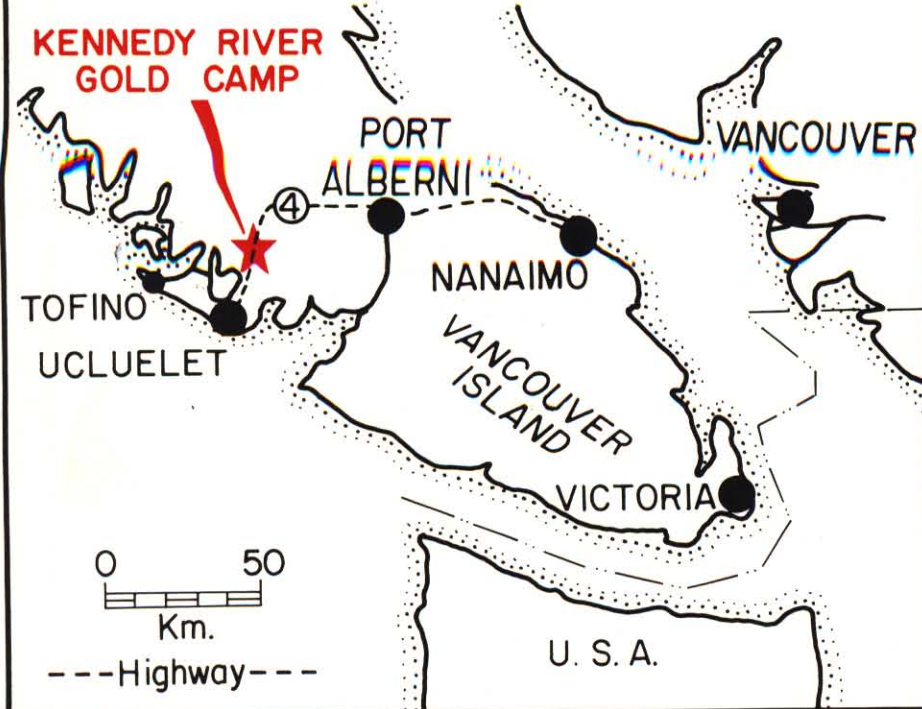

# LOCATION MAP

# KENNEDY RIVER GOLD CAMP

VANCOUVER ISLAND  
BRITISH COLUMBIA, CANADA

**INTERNATIONAL COAST MINERALS CORPORATION**  
**NATIONWIDE GOLD MINES CORPORATION**  
**GOLDEN SPINNAKER MINERALS CORPORATION**  
**& ASSOCIATES**

### GEOLOGICAL LEGEND

- ① BEAR VEIN
- ② BLACK VEIN
- ③ SHACK II VEIN
- ④ JULIUS CREEK VEIN
- ⑤ ELITE VEIN
- ⑥ SHACK VEIN
- ⑦ TB VEIN
- ⑧ DOME VEIN
- ⑨ TOMMY VEIN
- ⚡ FAULTS

### TOPOGRAPHIC LEGEND

- HIGHWAY
- - - LOGGING ROADS (EXISTING)
- · - · LOGGING ROADS UNDER CONSTRUCTION
- LAKE
- ▬ RIVER

This map is for information purposes only. It has been compiled from information believed reliable, actual locations of claims and ownership are not guaranteed.