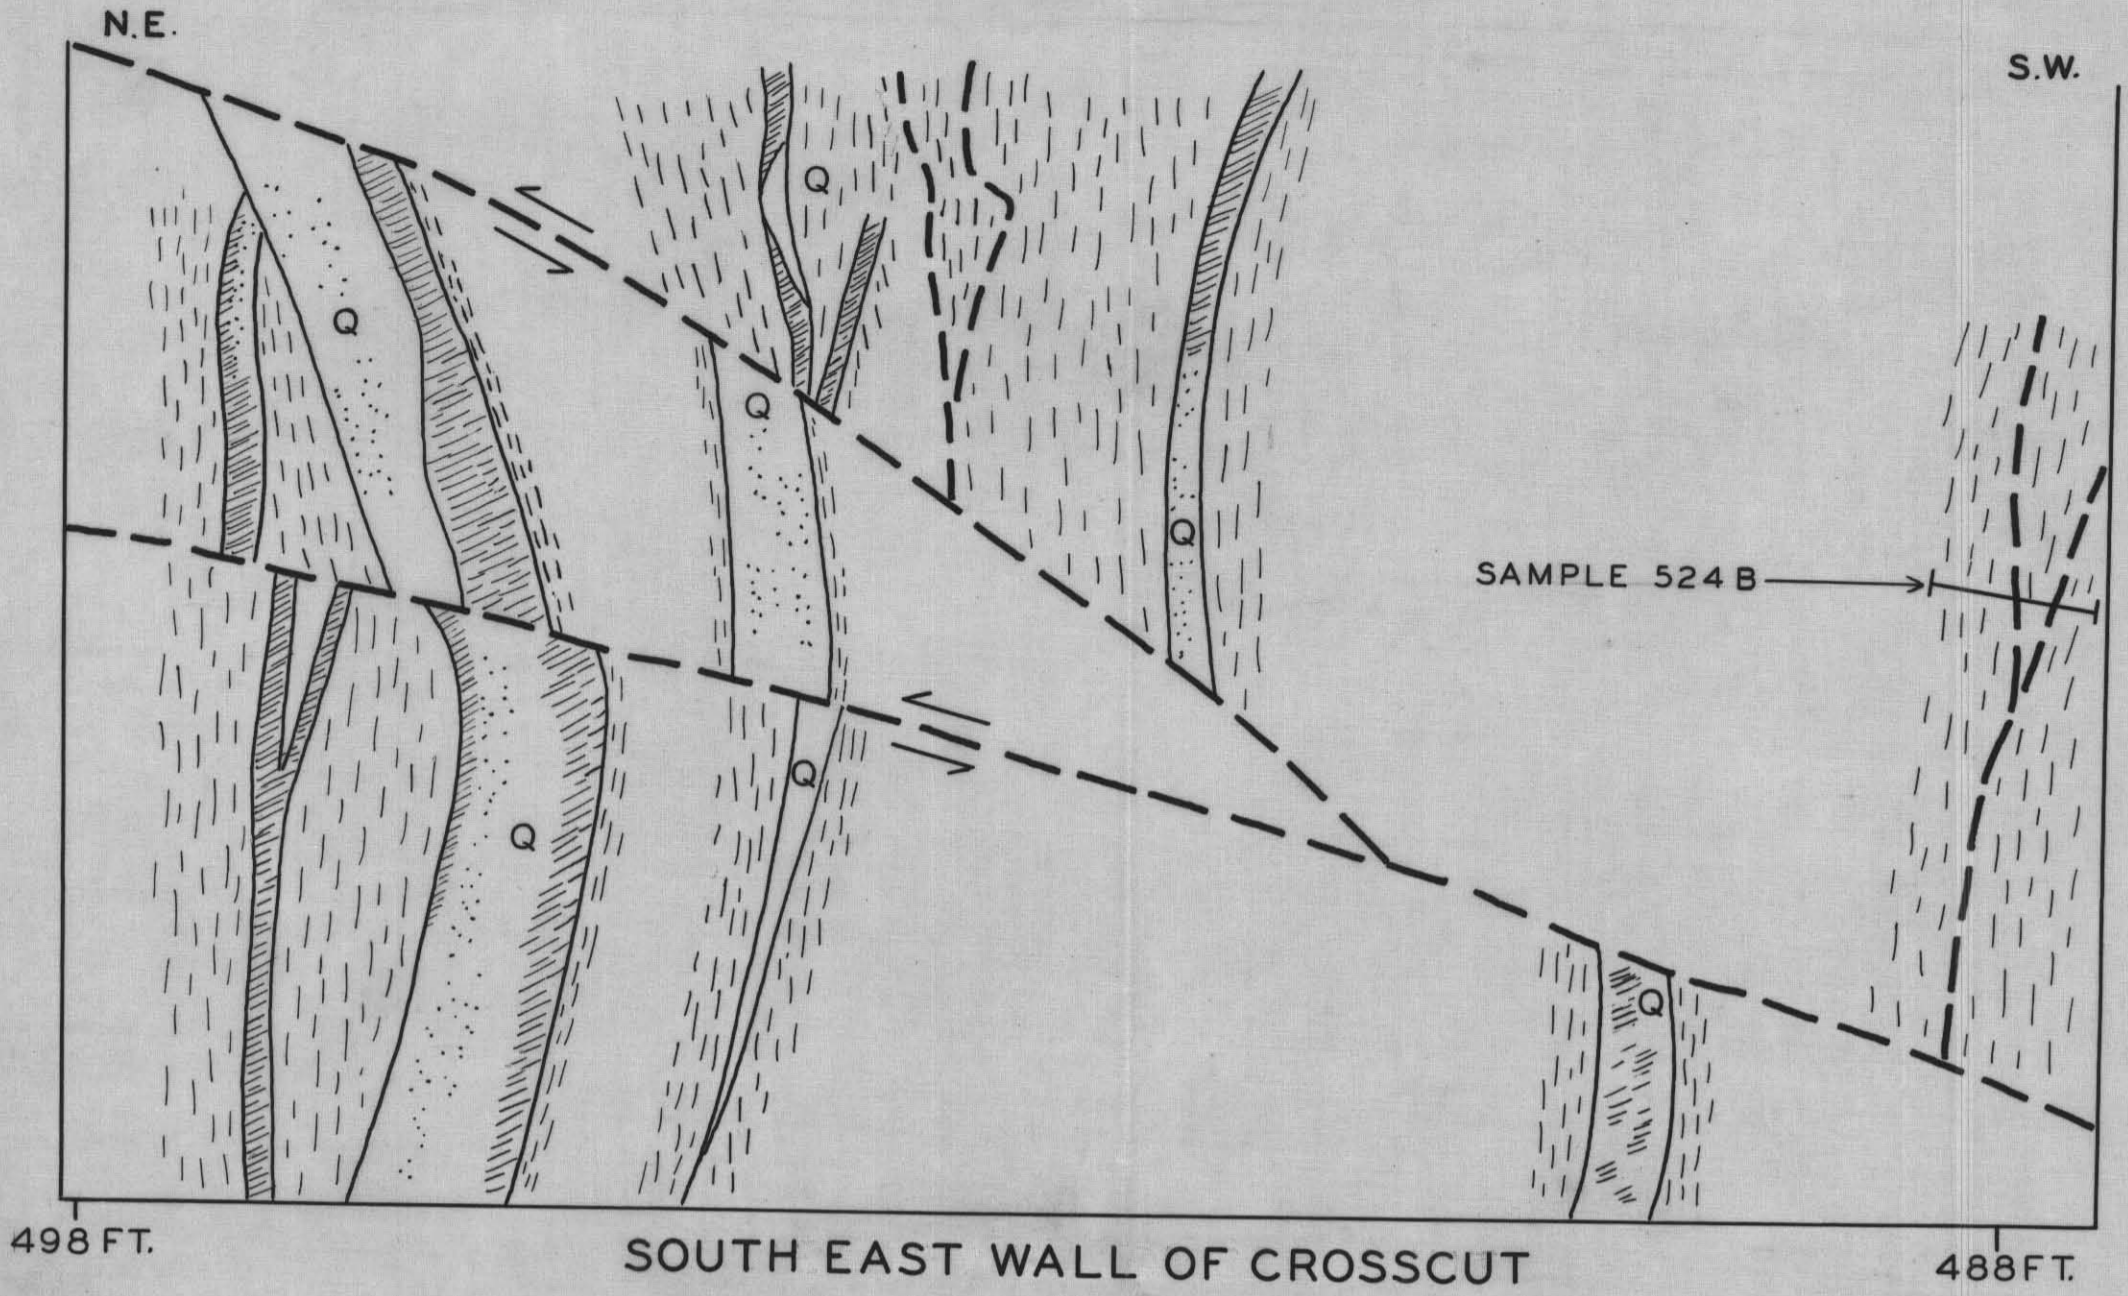

PROPERTY FILE
- 92F041

-  COUNTRY ROCK
-  QUARTZ
-  CALCITE AND MINOR QUARTZ, GOUGE ETC.
-  CHLORITE CONTAINING PYRITE ETC.
-  PYRITIZED AND BLEACHED COUNTRY ROCK
-  NARROW FRACTURE OR SLIP FILLED WITH CALCITE AND MINOR QUARTZ, GOUGE, ETC.

5 1/4"

11 x 17 1/2
FIG 3.

006720