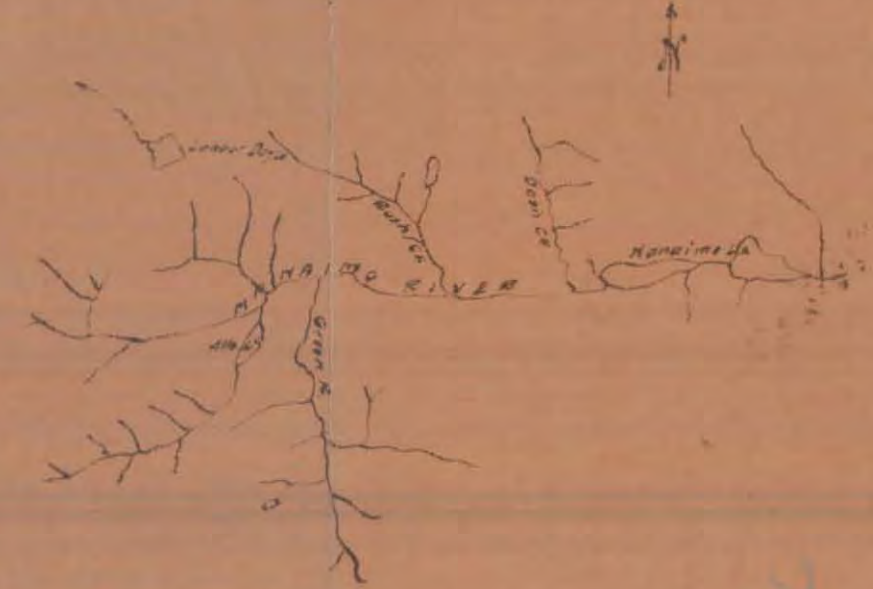

This should
be coded up
042F01 or 02

ER
Aug/42

92F/1W
OR 2E
PROPERTY FILE

006450

Cinnabar & LeClaire MC
near Nanaimo - Cinnabar Lodge.

THE LEATHAN CLAIMS - POWELL RIVER B.C.

(1)

Alberni Canal

Station 1000 feet above
presently known as river level

R 22-1-15 B