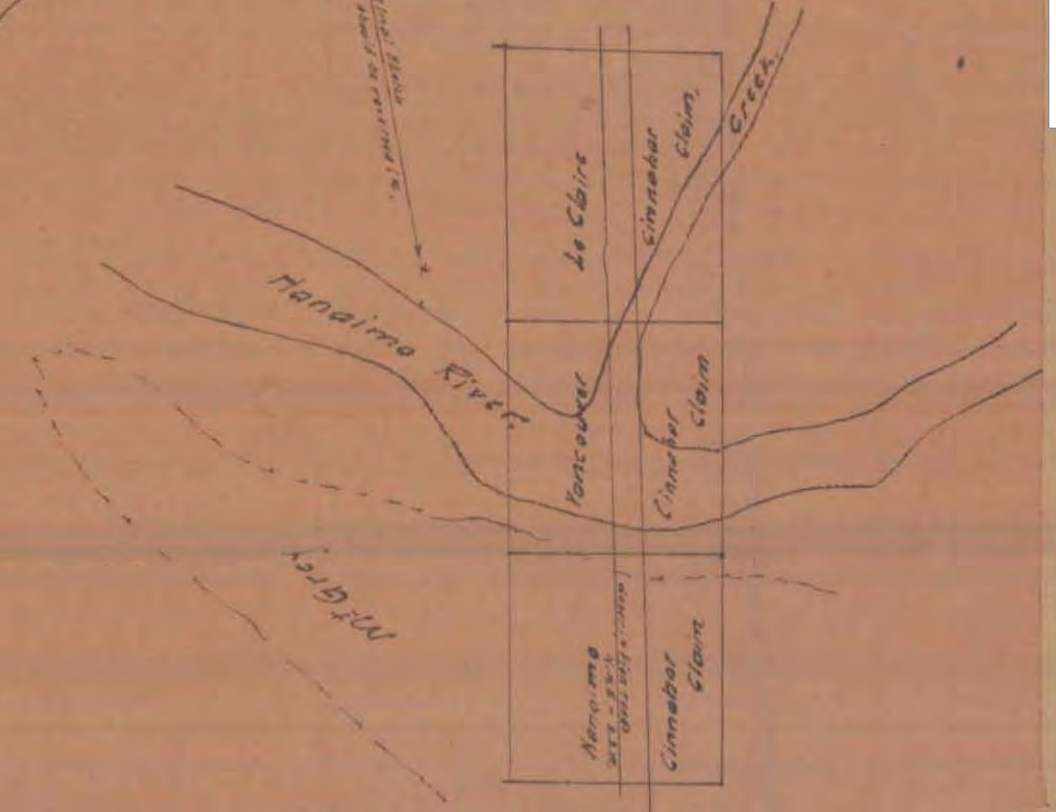

This should
be coded up
042F01 or 02

ER
Aug/42

92F/1W
OR 2E
PROPERTY FILE

006450

Cinnabar & LeClaire MC
near Nanaimo - Cinnabar Lodge.

THE LEATHAN CLAIMS - POWELL RIVER B.C.

(1)

Alberni Canal

Station 1000 feet above
presently known as river level

R 22-1-15 B