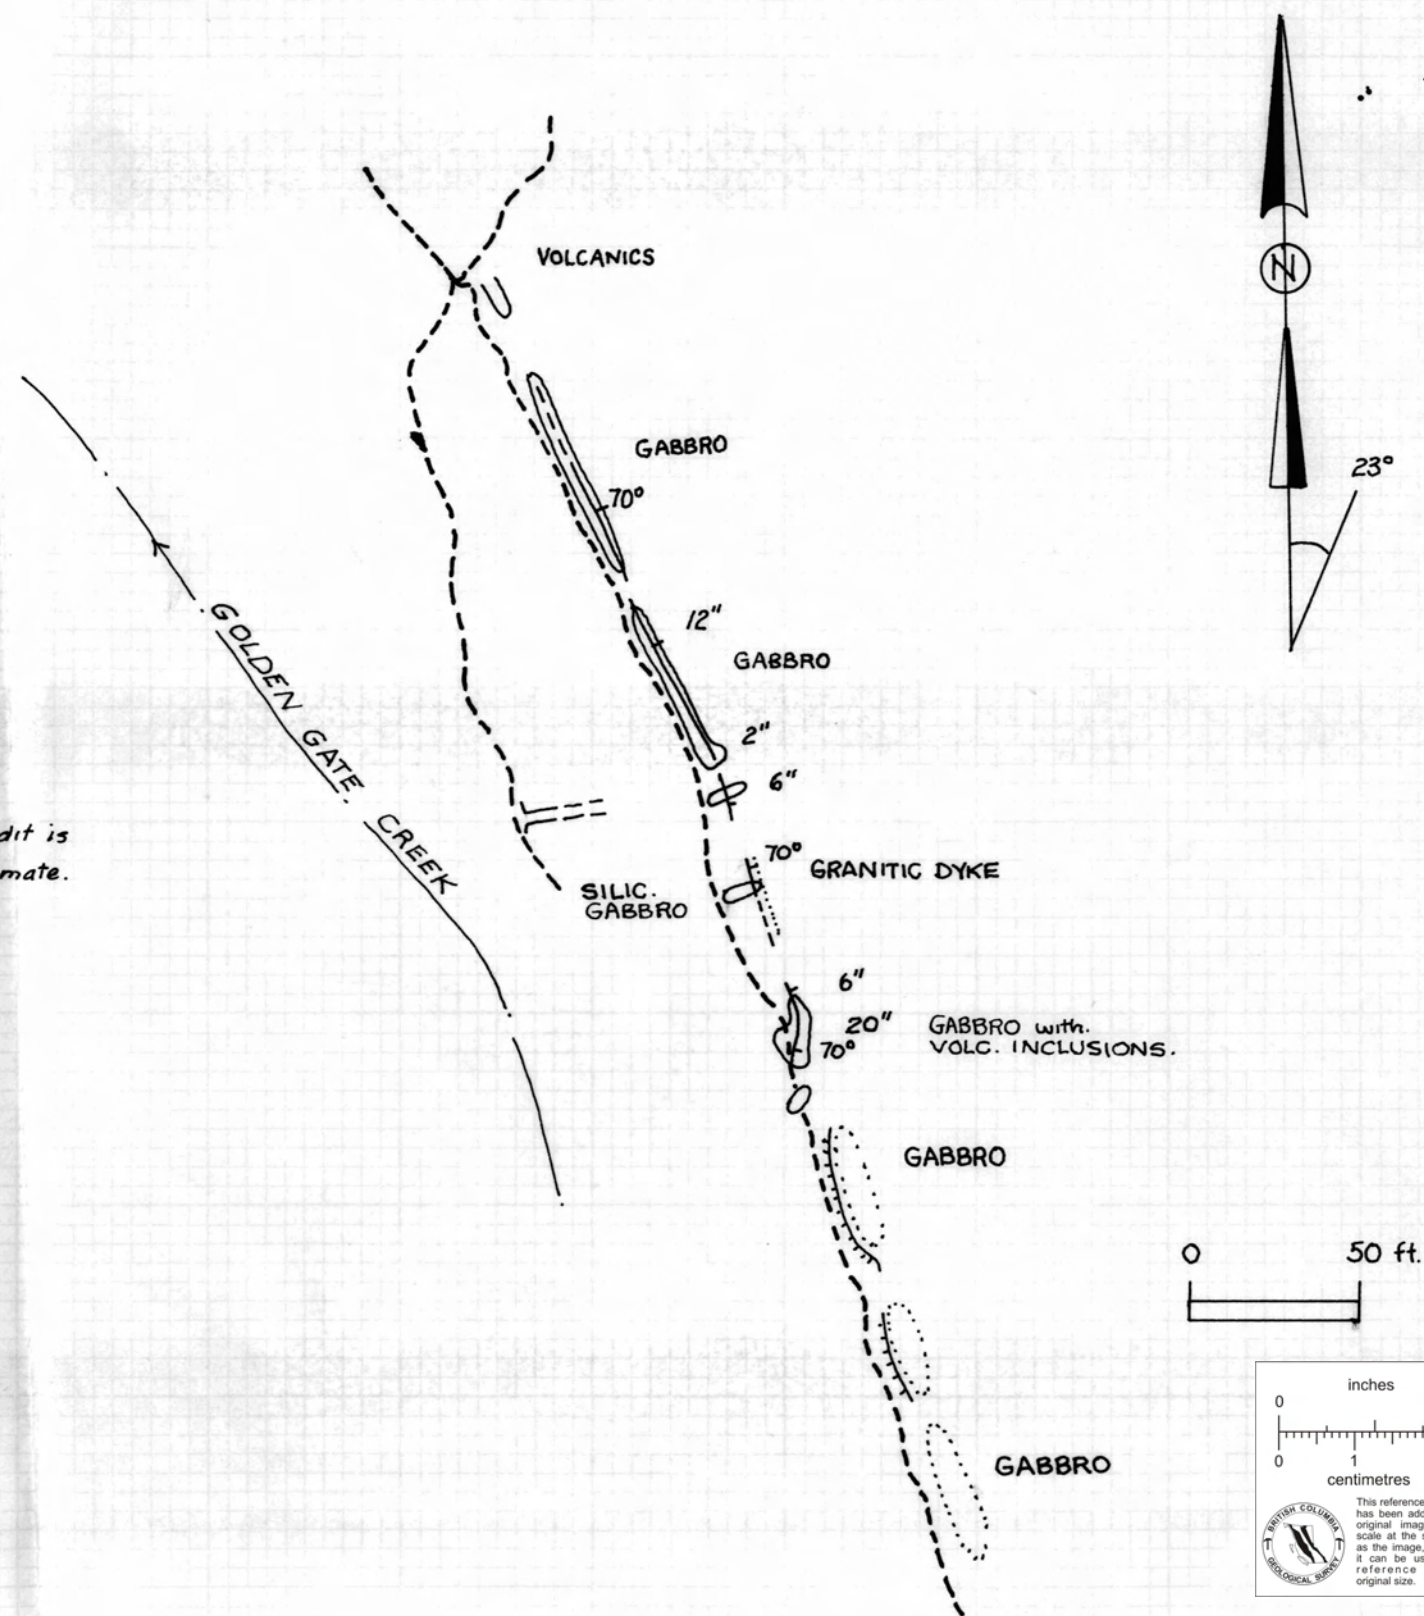

**LEGEND**

-  GABBRO, occ. with volcanic inclusions.
-  QUARTZ VEIN.

*Note: position of adit is only approximate.*

CANADIAN SUPERIOR EXPLORATION LTD.	
BANKO PROJECT - ZEBALLOS, B.C.	
SKETCH MAP - GEOLOGY OF GOLDEN PORTAL SHOWING	
DATE:	SCALE:
DWN BY:	DWG/FIG. No.:
REVISION OR REFERENCE:	
MANEX MINING LTD. - 228-470 Granville St. Vancouver, B.C. Ph. No. 681-4411	

92E002  
PROPERTY FILE

FIGURE 8.

006253