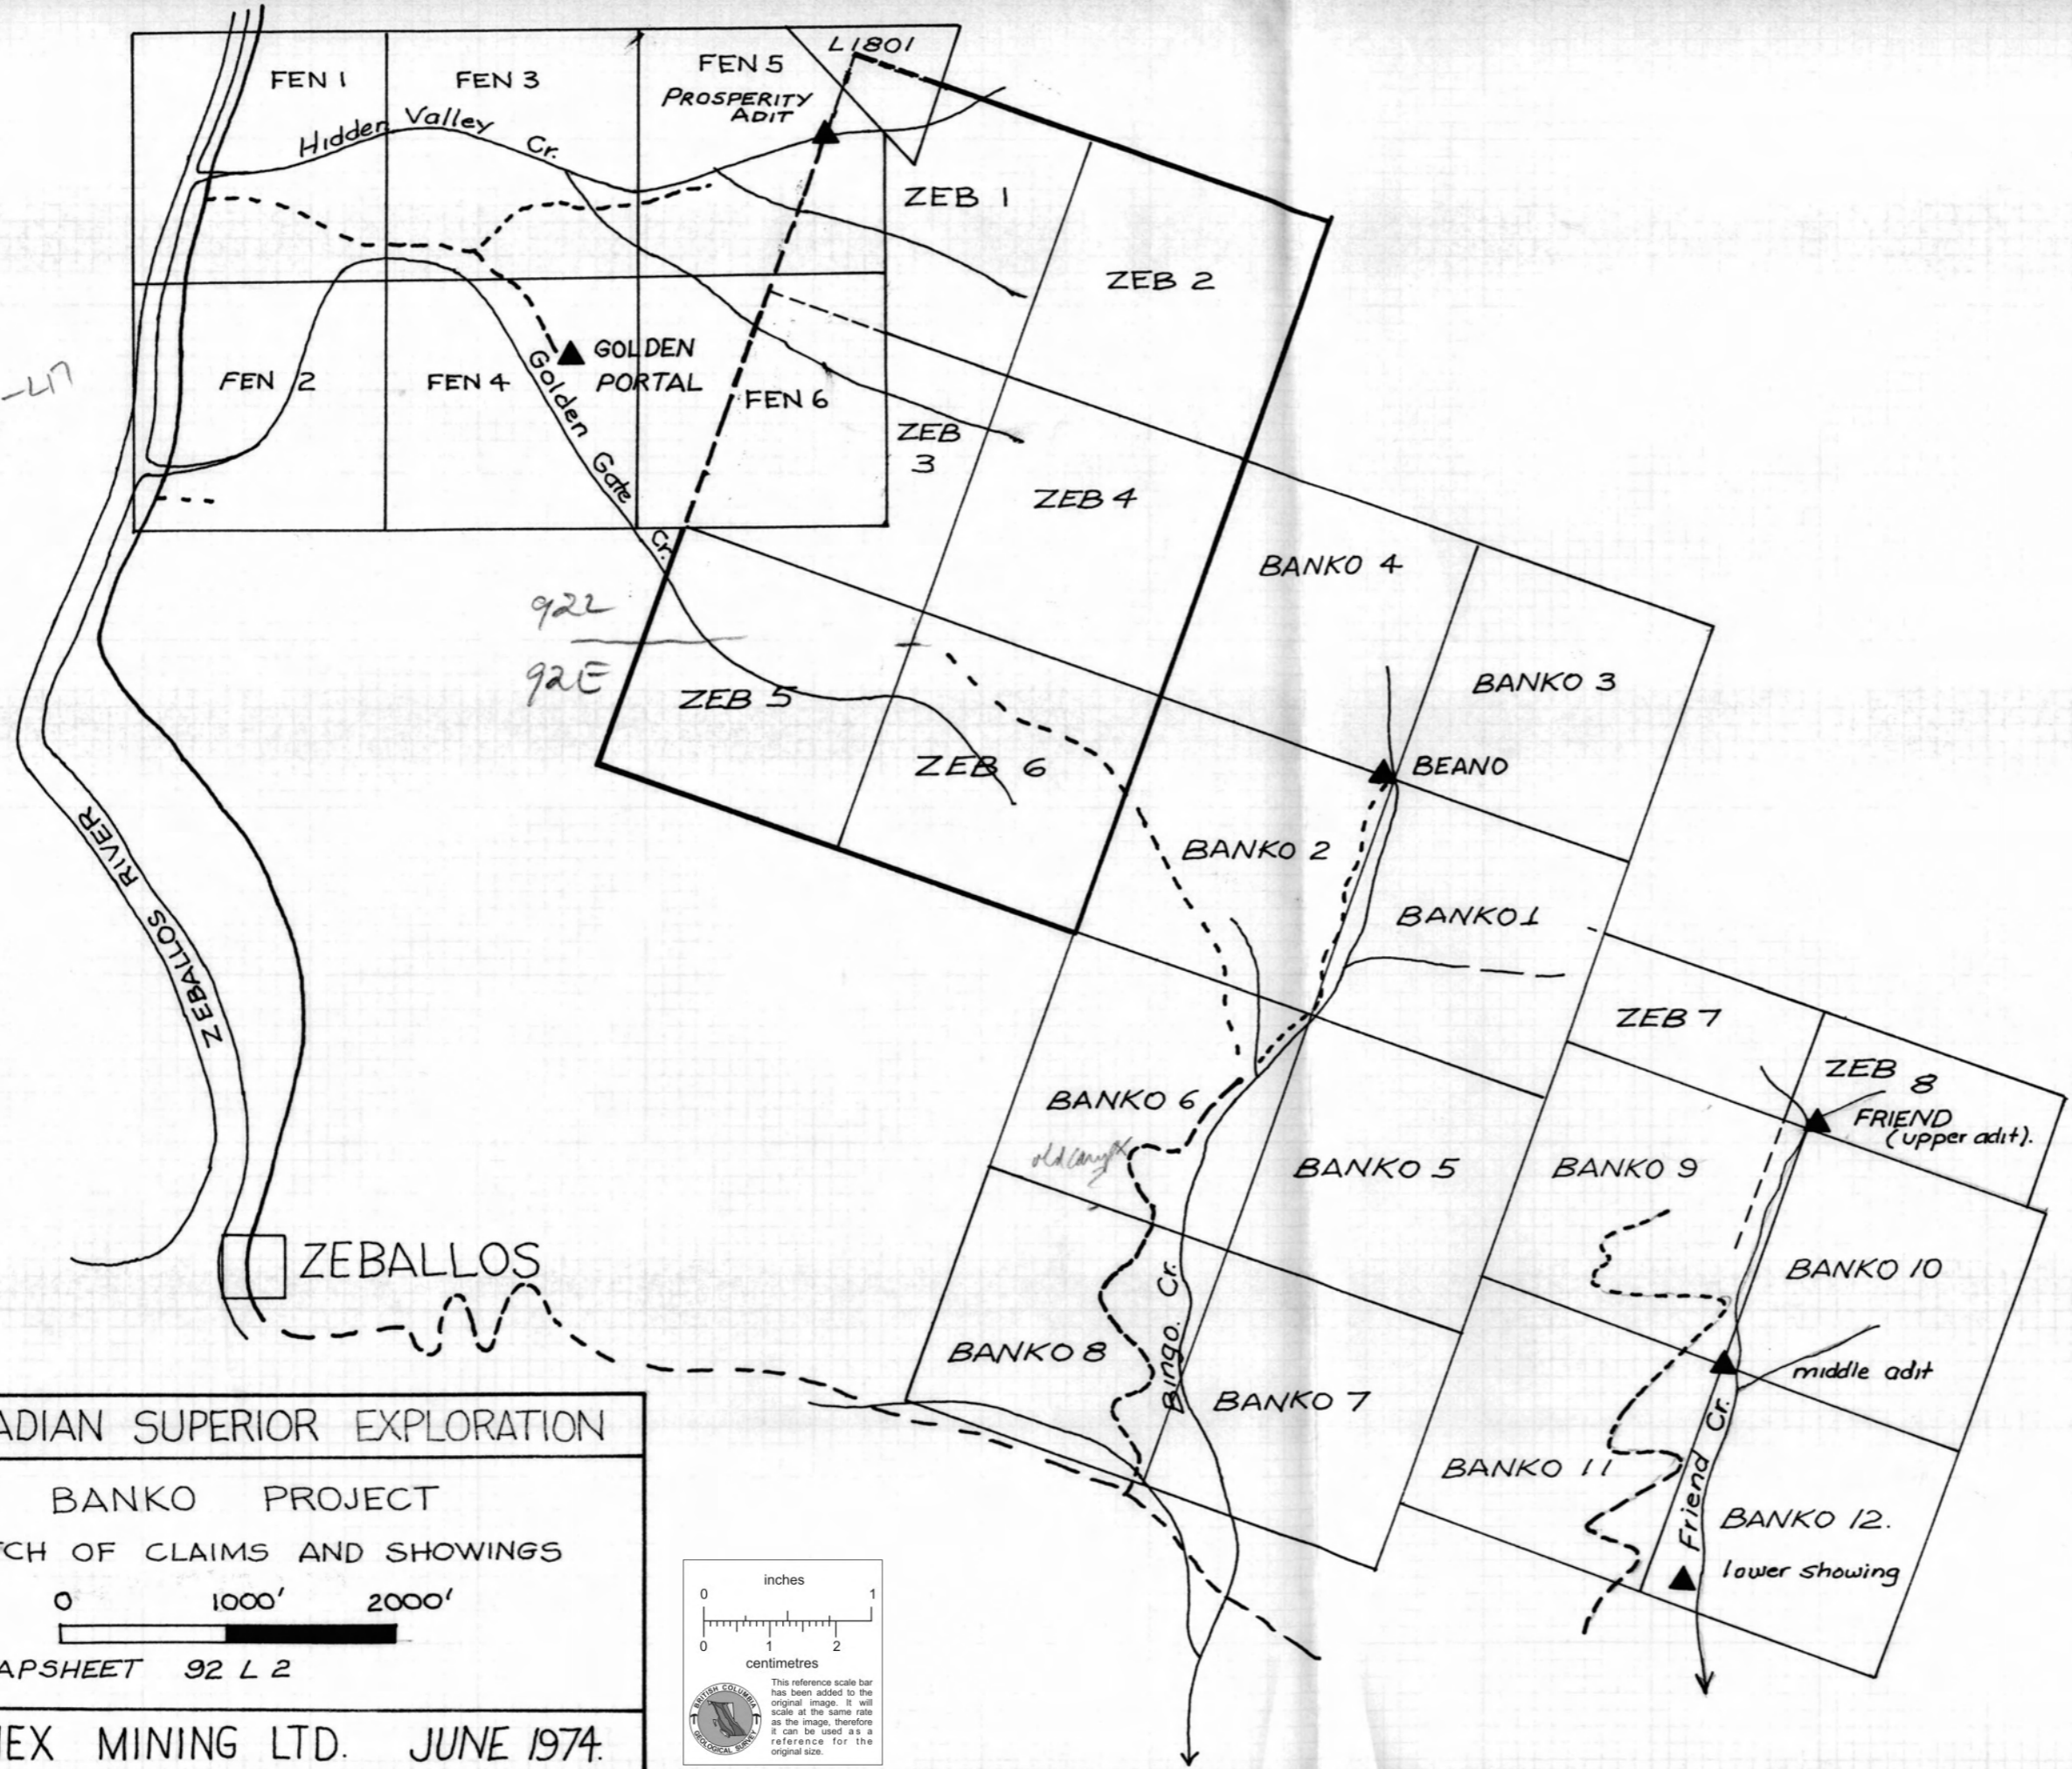

AD 1938-47

CANADIAN SUPERIOR EXPLORATION

BANKO PROJECT

SKETCH OF CLAIMS AND SHOWINGS

0 1000' 2000'

MAPSHEET 92 L 2

MANEX MINING LTD. JUNE 1974.

PROPERTY FILE
925002

FIGURE 2.

006252

B. PRICE, M.Sc.