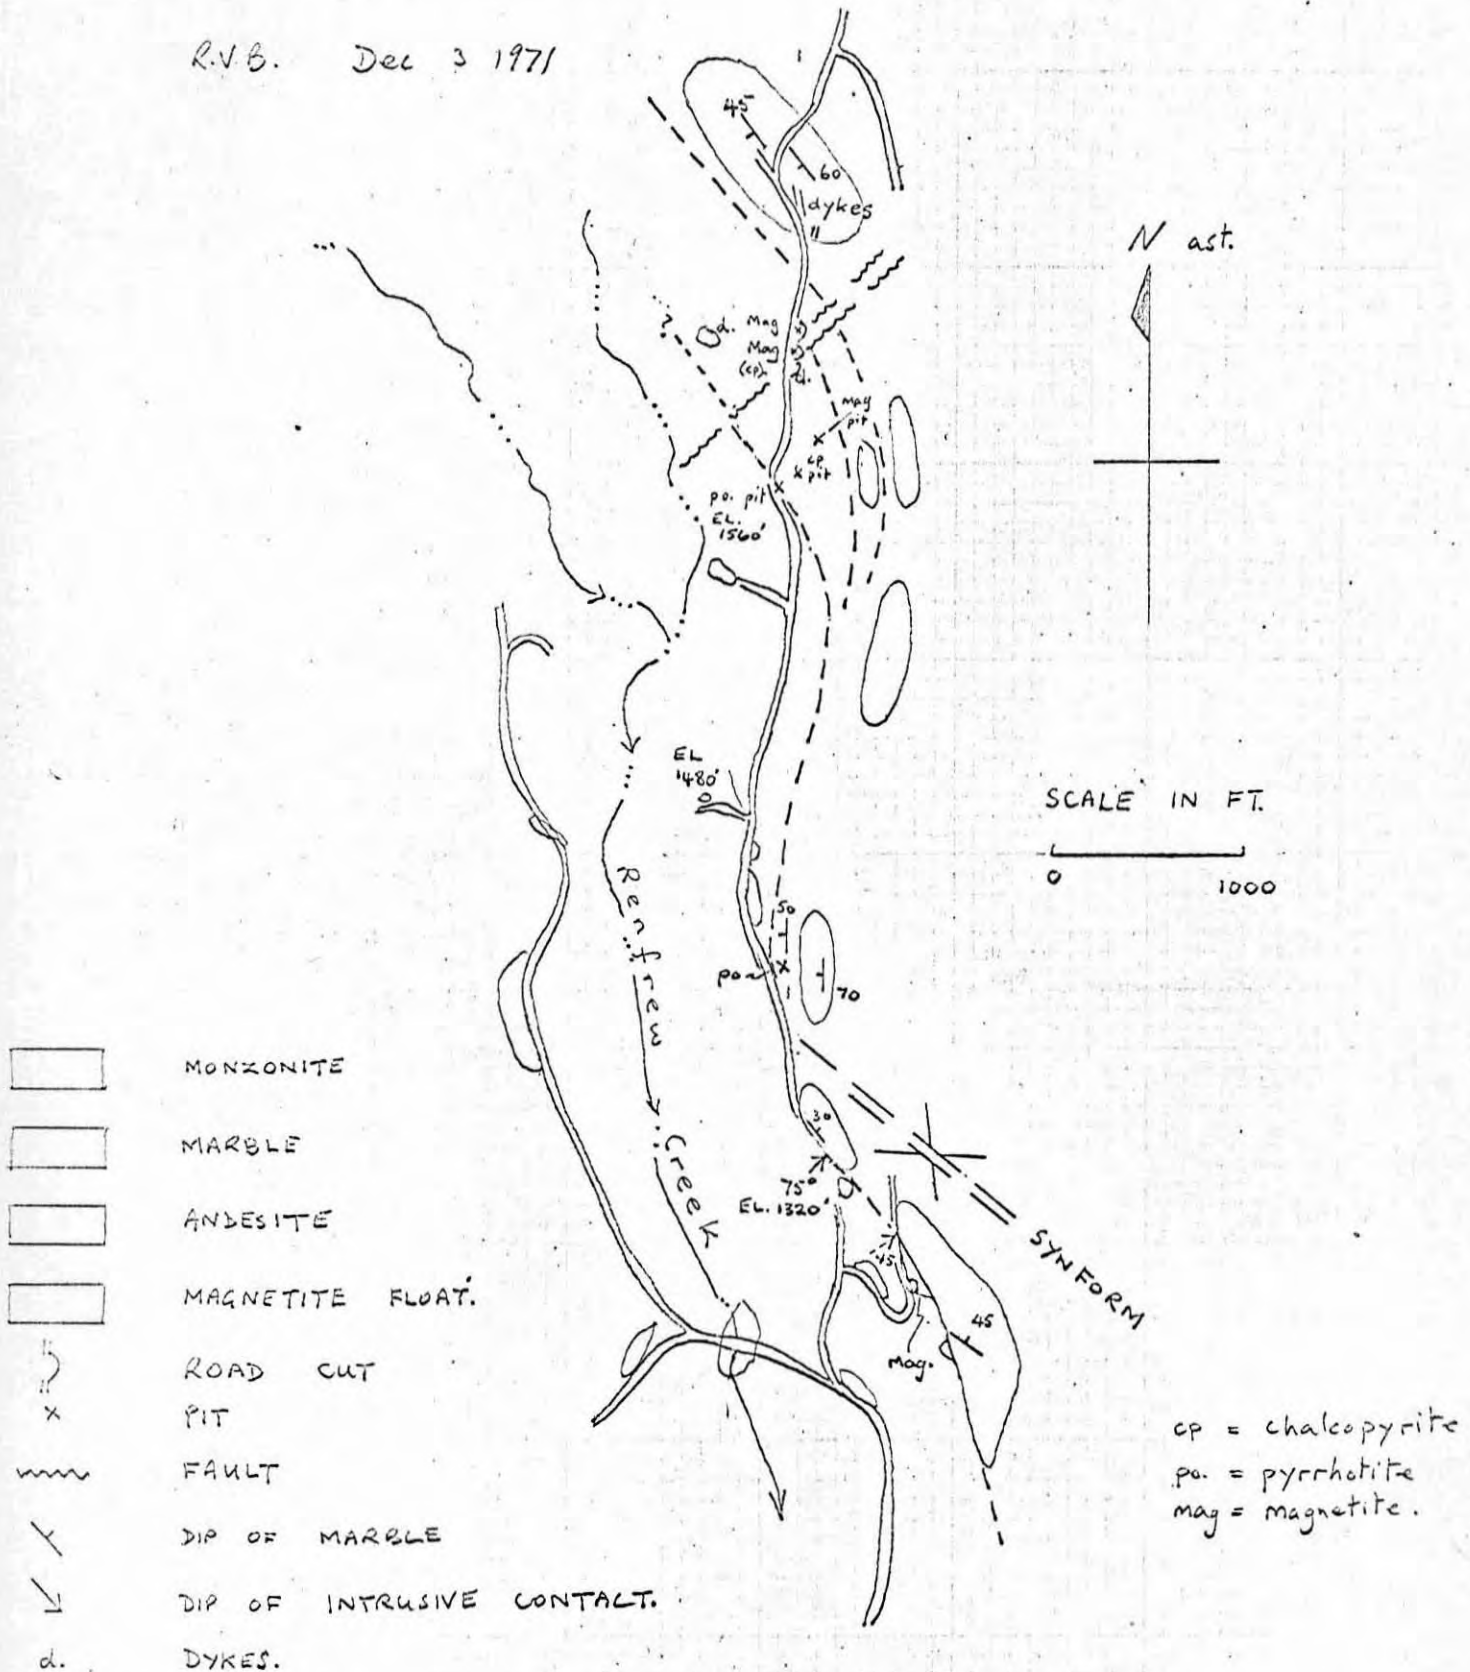

EAST SEE MAP 92C/9E

GEOLOGICAL SKETCH MAP

RECO SHOWINGS.

R.V.B. Dec 3 1971

-  MONZONITE
-  MARBLE
-  ANDESITE
-  MAGNETITE FLOAT.
-  ROAD CUT
-  PIT
-  FAULT
-  DIP OF MARBLE
-  DIP OF INTRUSIVE CONTACT.
-  DYKES.

cp = chalcopyrite
 po. = pyrrhotite
 mag = magnetite.

GEOLOGICAL SKETCH MAP

RECO SHOWINGS.

R.V.B. Dec 3 1971

cp = chalcopyrite
 po. = pyrrhotite
 mag = magnetite.