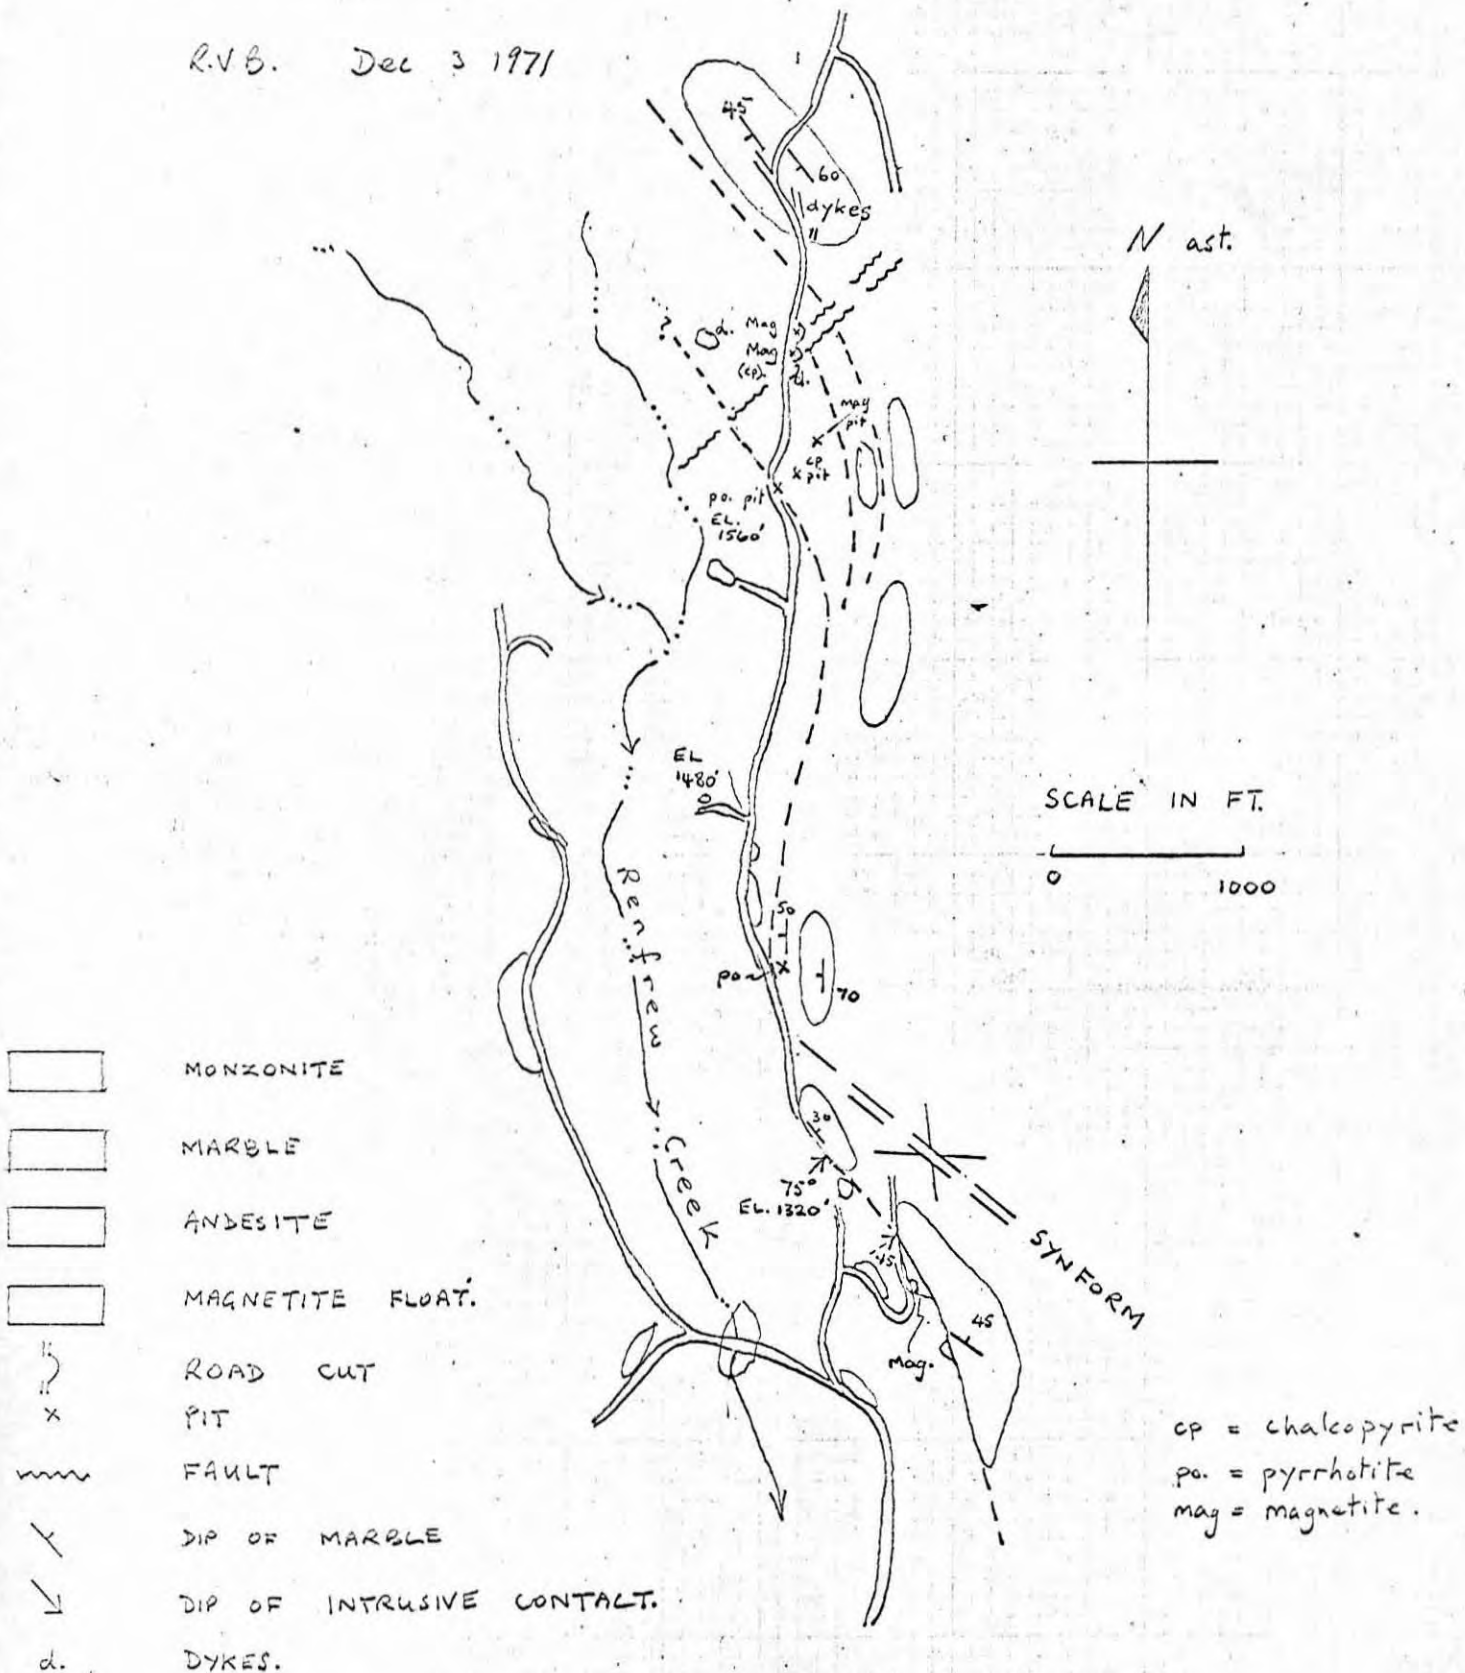

EAST SEE MAP 92C/9E

GEOLOGICAL SKETCH MAP

RECO SHOWINGS.

R.V.B. Dec 3 1971

-  MONZONITE
-  MARBLE
-  ANDESITE
-  MAGNETITE FLOAT.
-  ROAD CUT
-  PIT
-  FAULT
-  DIP OF MARBLE
-  DIP OF INTRUSIVE CONTACT.
-  DYKES.

cp = chalcopyrite
 po. = pyrrhotite
 mag = magnetite.

GEOLOGICAL SKETCH MAP

RECO SHOWINGS.

R.V.B. Dec 3 1971

cp = chalcopyrite
 po. = pyrrhotite
 mag = magnetite.