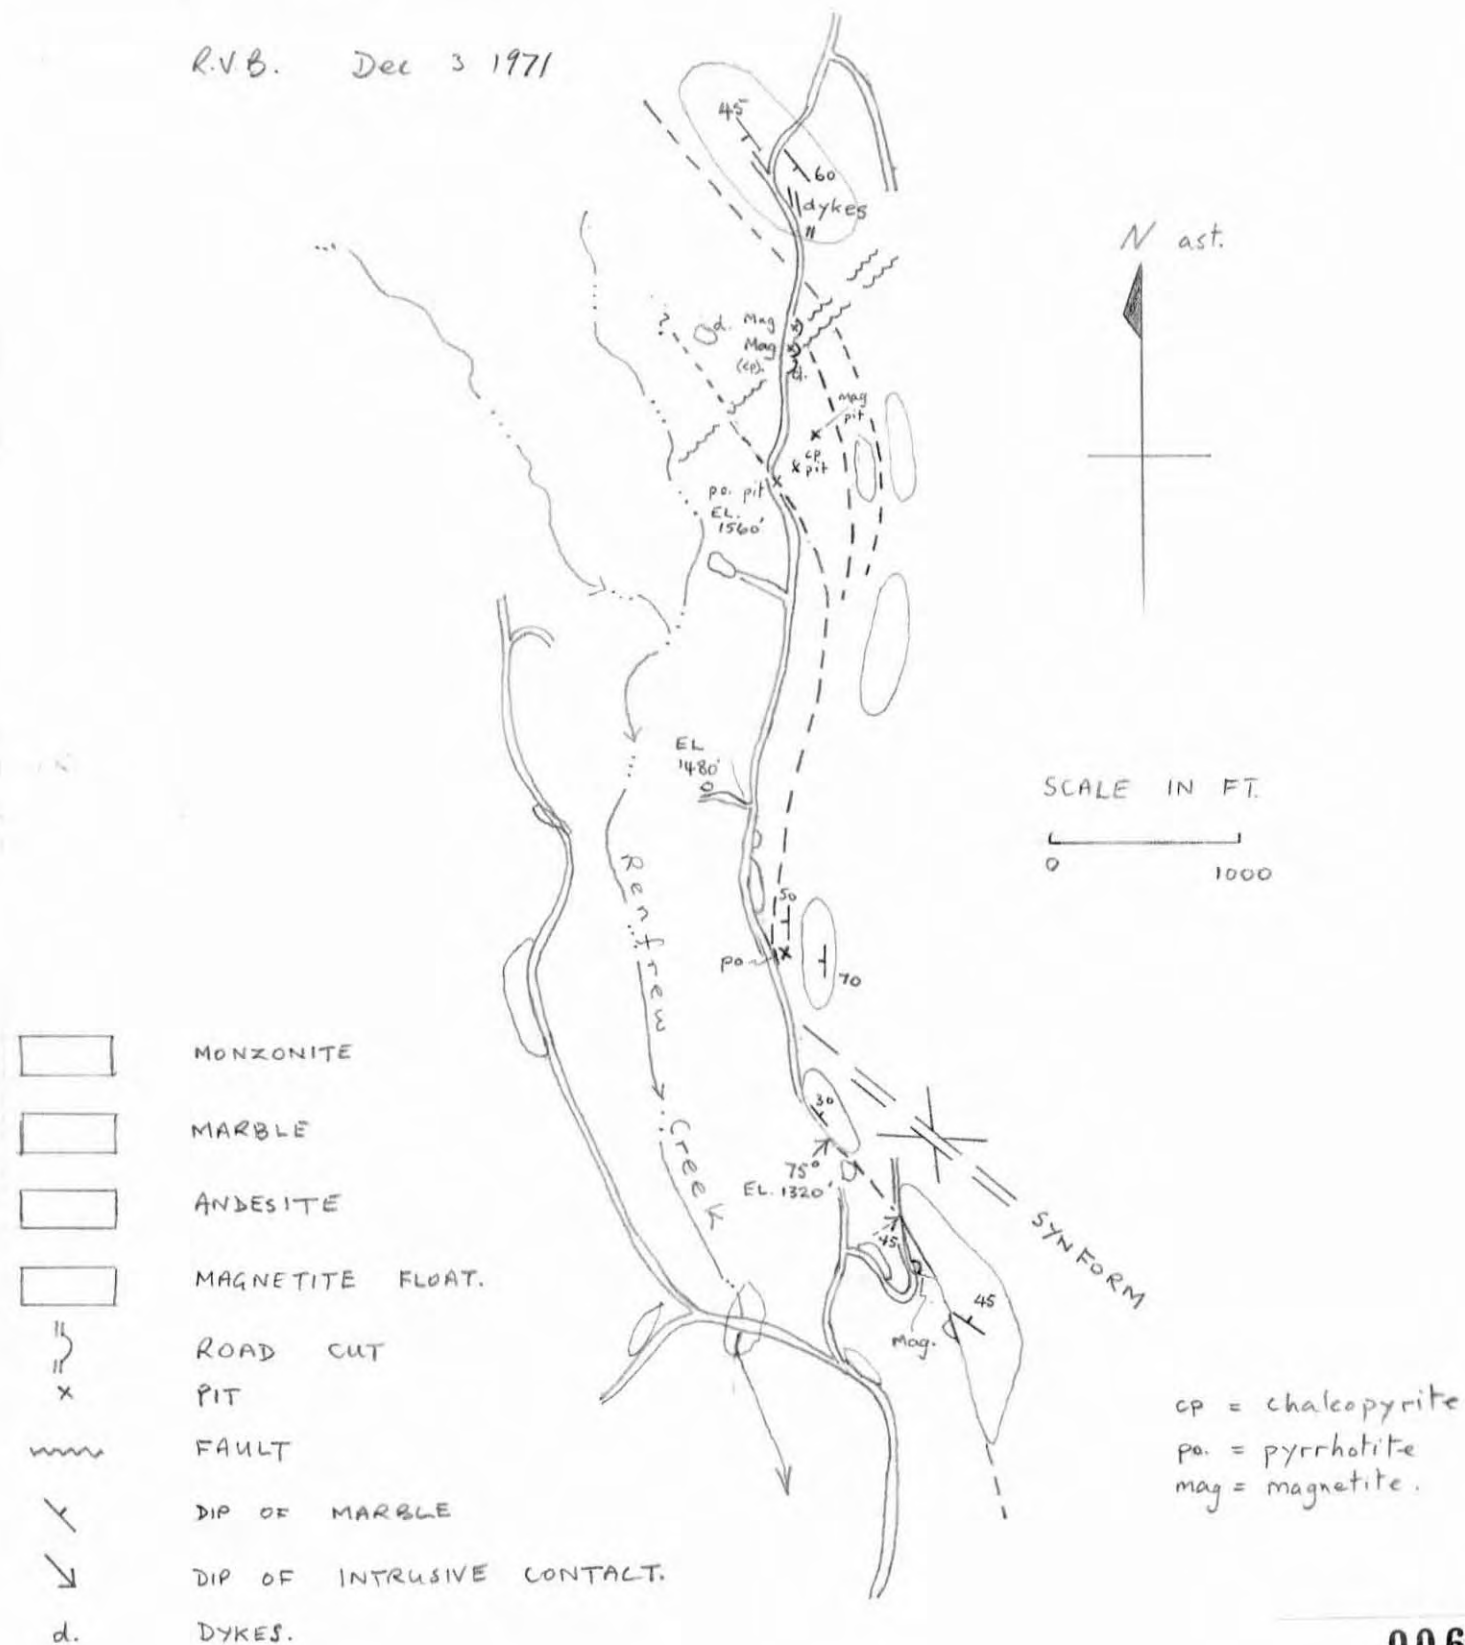

GEOLOGICAL SKETCH MAP

RECO SHOWINGS.

R.V.B. Dec 3 1971

cp = chalcopyrite
po. = pyrrhotite
mag = magnetite.

006158