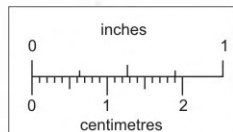

Sicker cherty sed's

250'

South side of dyke is
well mineralized
Gabbro (f.gr.)

felspar
Porph. dyke N-70-E
Gabbro (no signif. f.gr. min)

1000's
C.gr. mass
Gabbro porph.

f.gr.
gabbro

20'

15'

.95

920074 PROPERTY FILE

fairly mass
m.gr. gabbro
d. or id.
on
fractures

EN. 122

This reference scale bar has been added to the original image. It will scale at the same rate as the image, therefore it can be used as a reference for the original size.