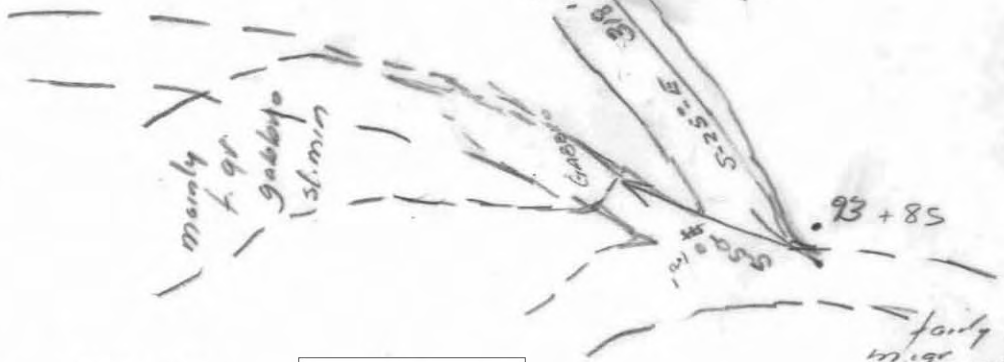

Sicker cherty sed's

250'

South side of dyke is
well mineralized
Gabbro (f.gr.)

felspar
Porph. dyke N-70-E
Gabbro (no signif. f.gr. min)

1000's
C.gr. mass
Gabbro porph.

f.gr.
gabbro

20'

15'

.95

920074 PROPERTY FILE

fairly mass
m.gr. gabbro
d. or id.
on
fractures

EN. 122

This reference scale bar has been added to the original image. It will scale at the same rate as the image, therefore it can be used as a reference for the original size.