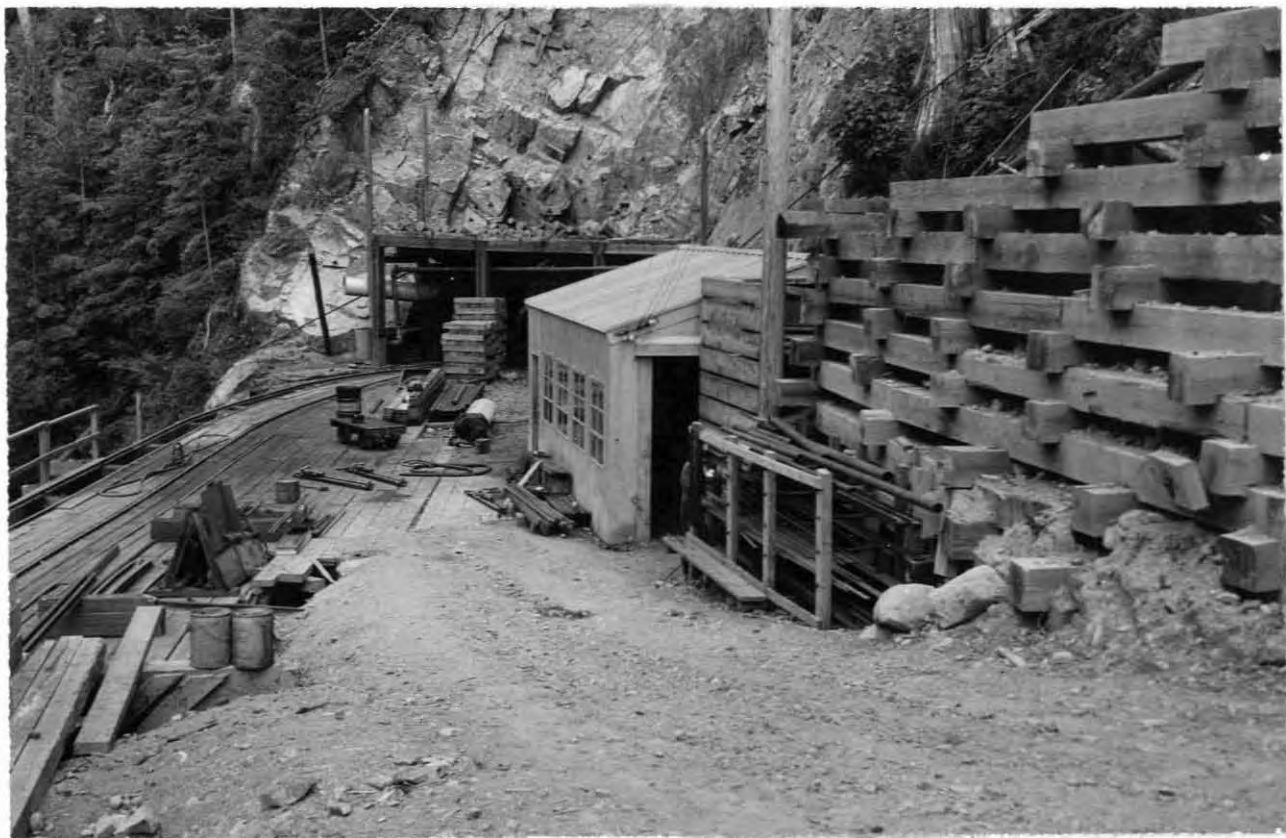

006083

1958 Ann. Rept.

Sunloch Sunro Mines Ltd 92  
adit portal in Jordan River  
Canyon.

1958

92C073