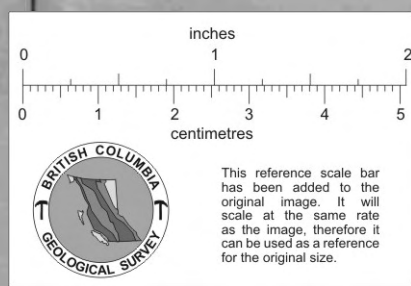

5100 LEVEL
SUNRO MINE

Scale 0 40 80 Feet

092c 073