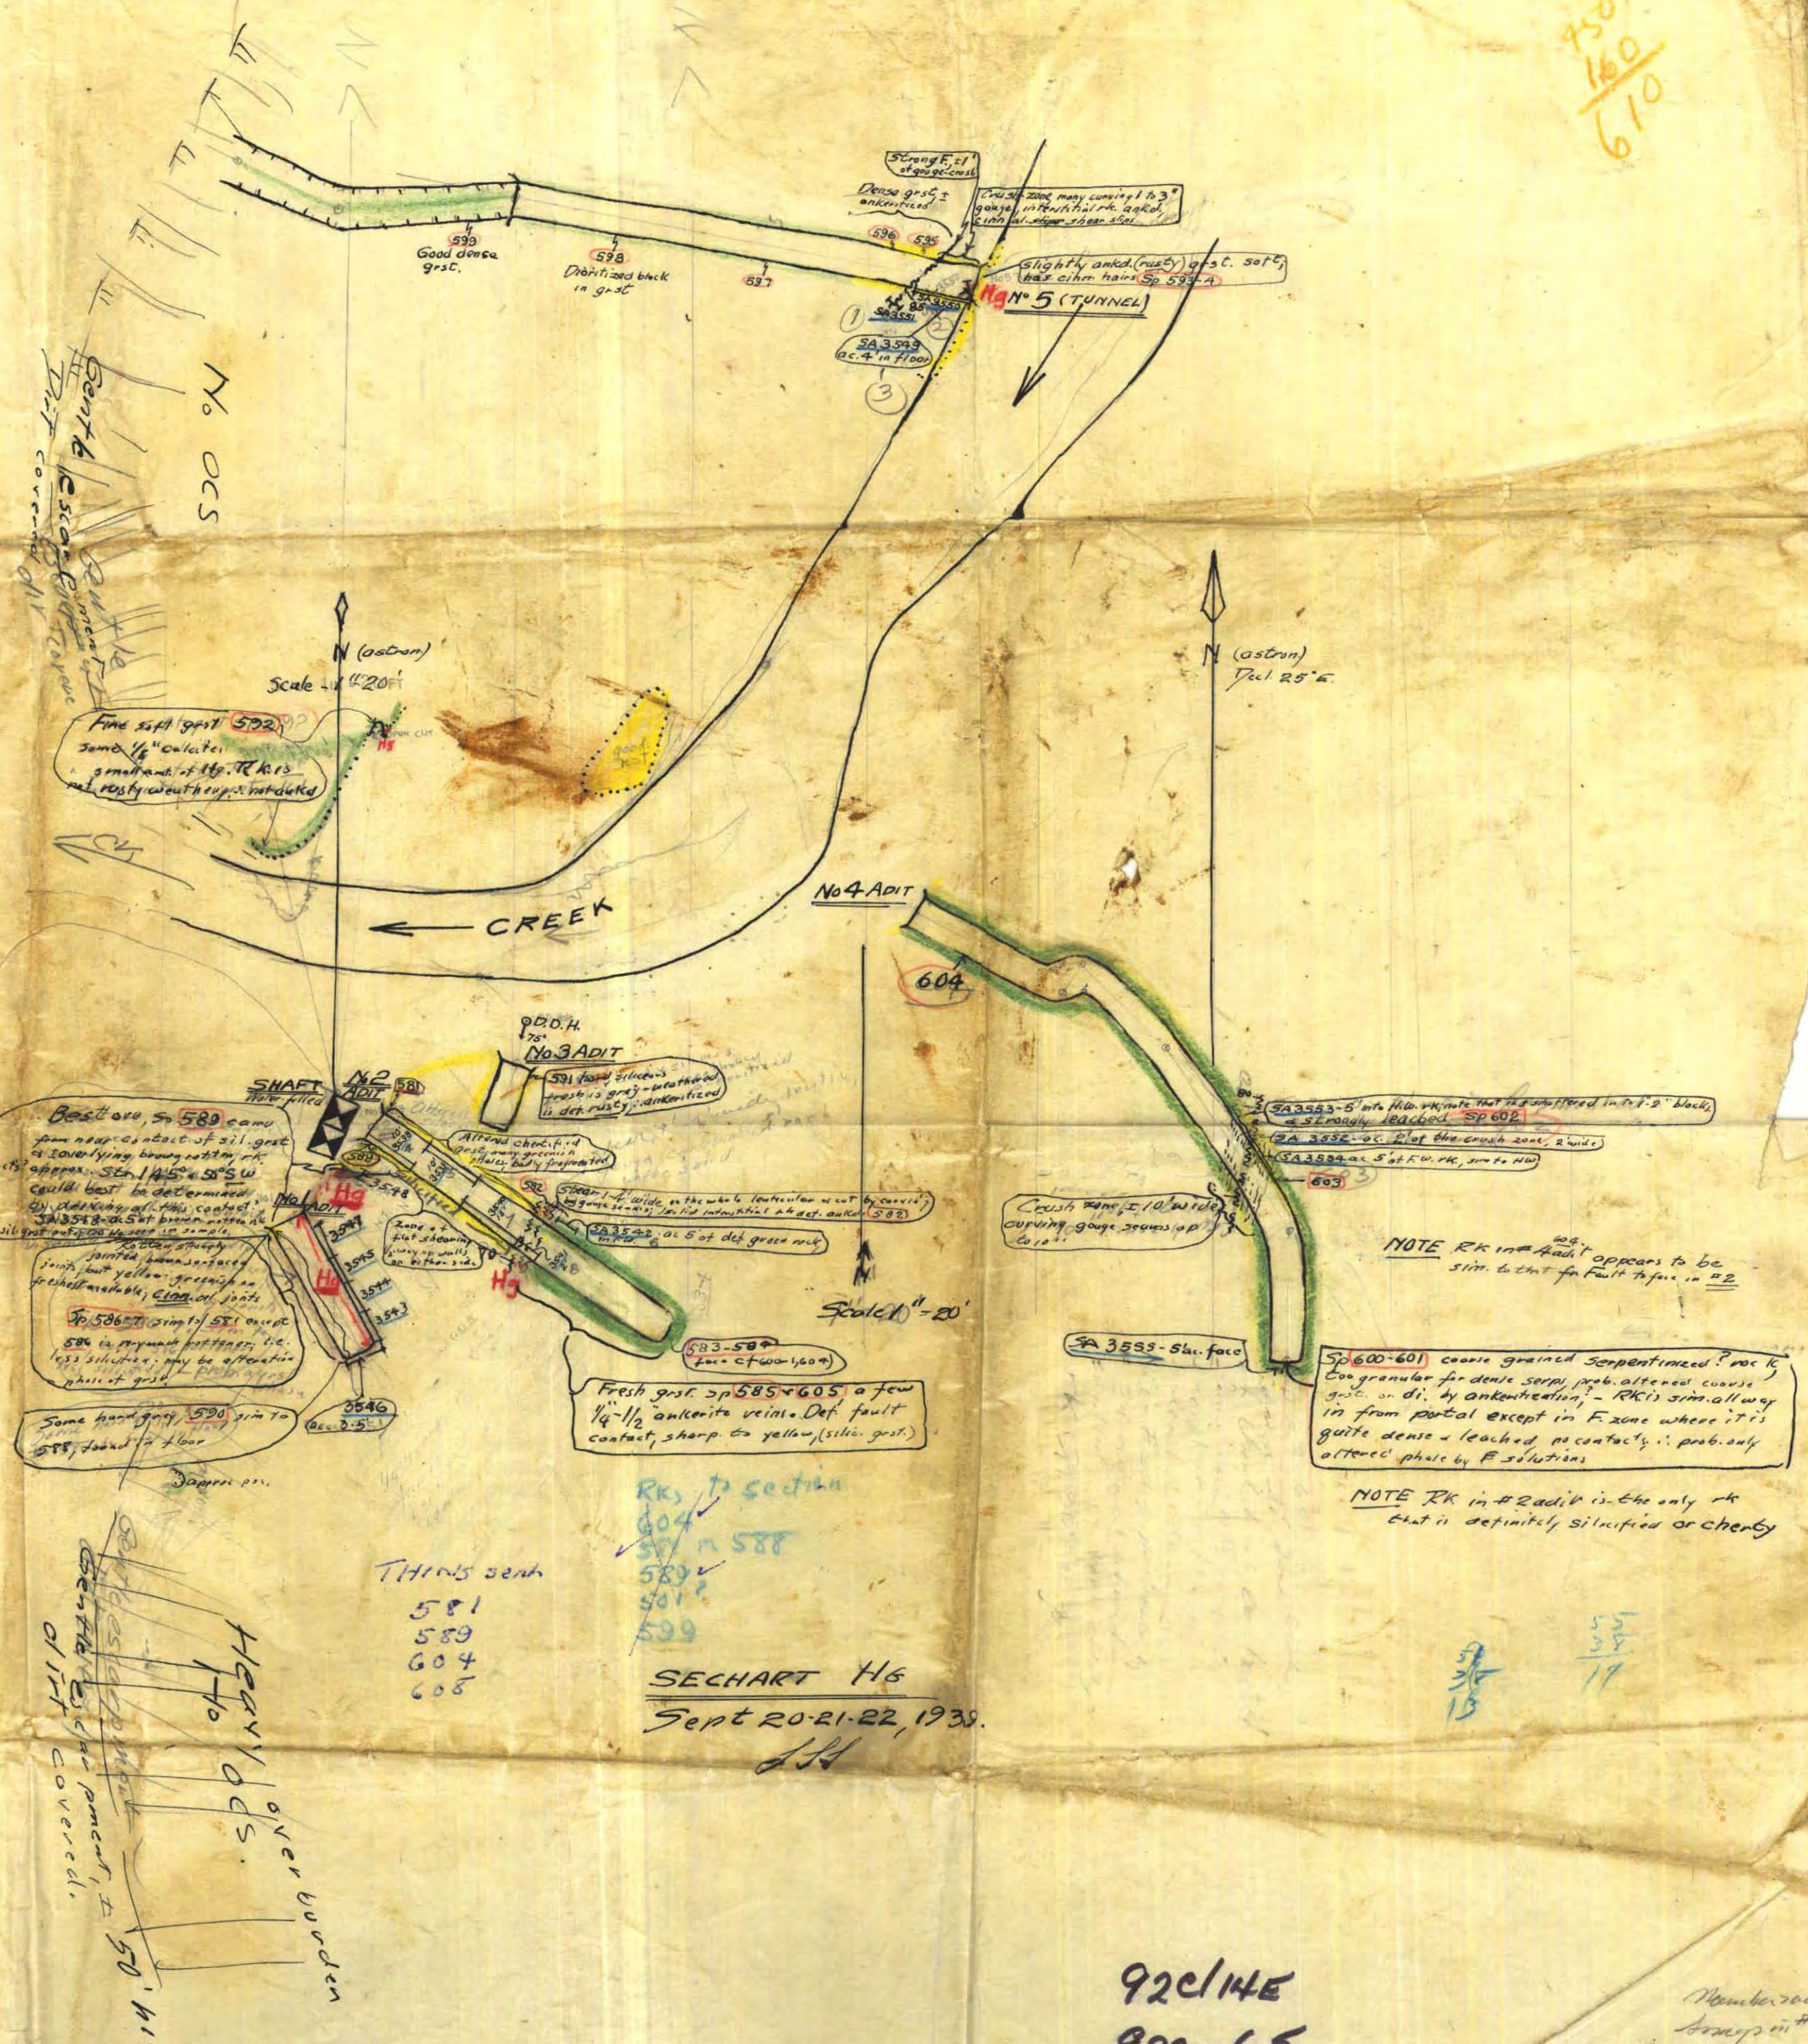

750
160
610

low ground

low ground

LOW GROUND
SWAMPY

HEAVY OVER BURDEN
50' high
50' high

Things sent
581
589
604
605

SECHART H6
Sept 20-21-22, 1938.

92C/14E
92C-65

Numbered to
Adits in #2

92C065
PROPERTY FILE

006020