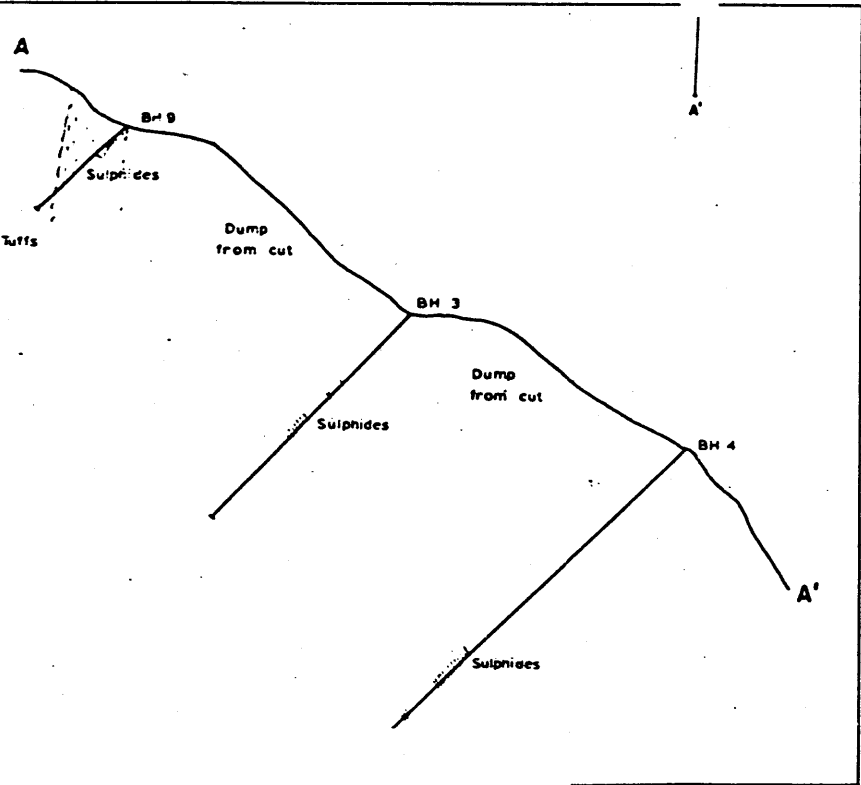

PROPERTY FILE

Skarn Float with Cu

BRITISH COLUMBIA GEOLOGICAL SURVEY
This reference scale bar has been added to the original image. It will scale at the same rate as the image, therefore it can be used as a reference for the original size.

005990

FRASER 'ANOMALY'
40ft - 1 in
May/69
EWS
52