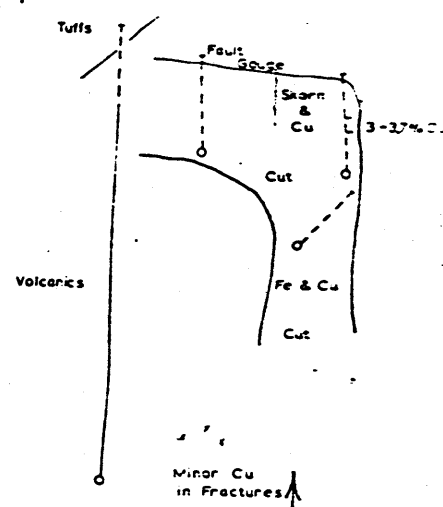

PROPERTY FILE

Skarn Float with Cu

BRITISH COLUMBIA GEOLOGICAL SURVEY
This reference scale bar has been added to the original image. It will scale at the same rate as the image, therefore it can be used as a reference for the original size.

005990

FRASER 'ANOMALY'
40ft - 1 in
May/69
EWS
52