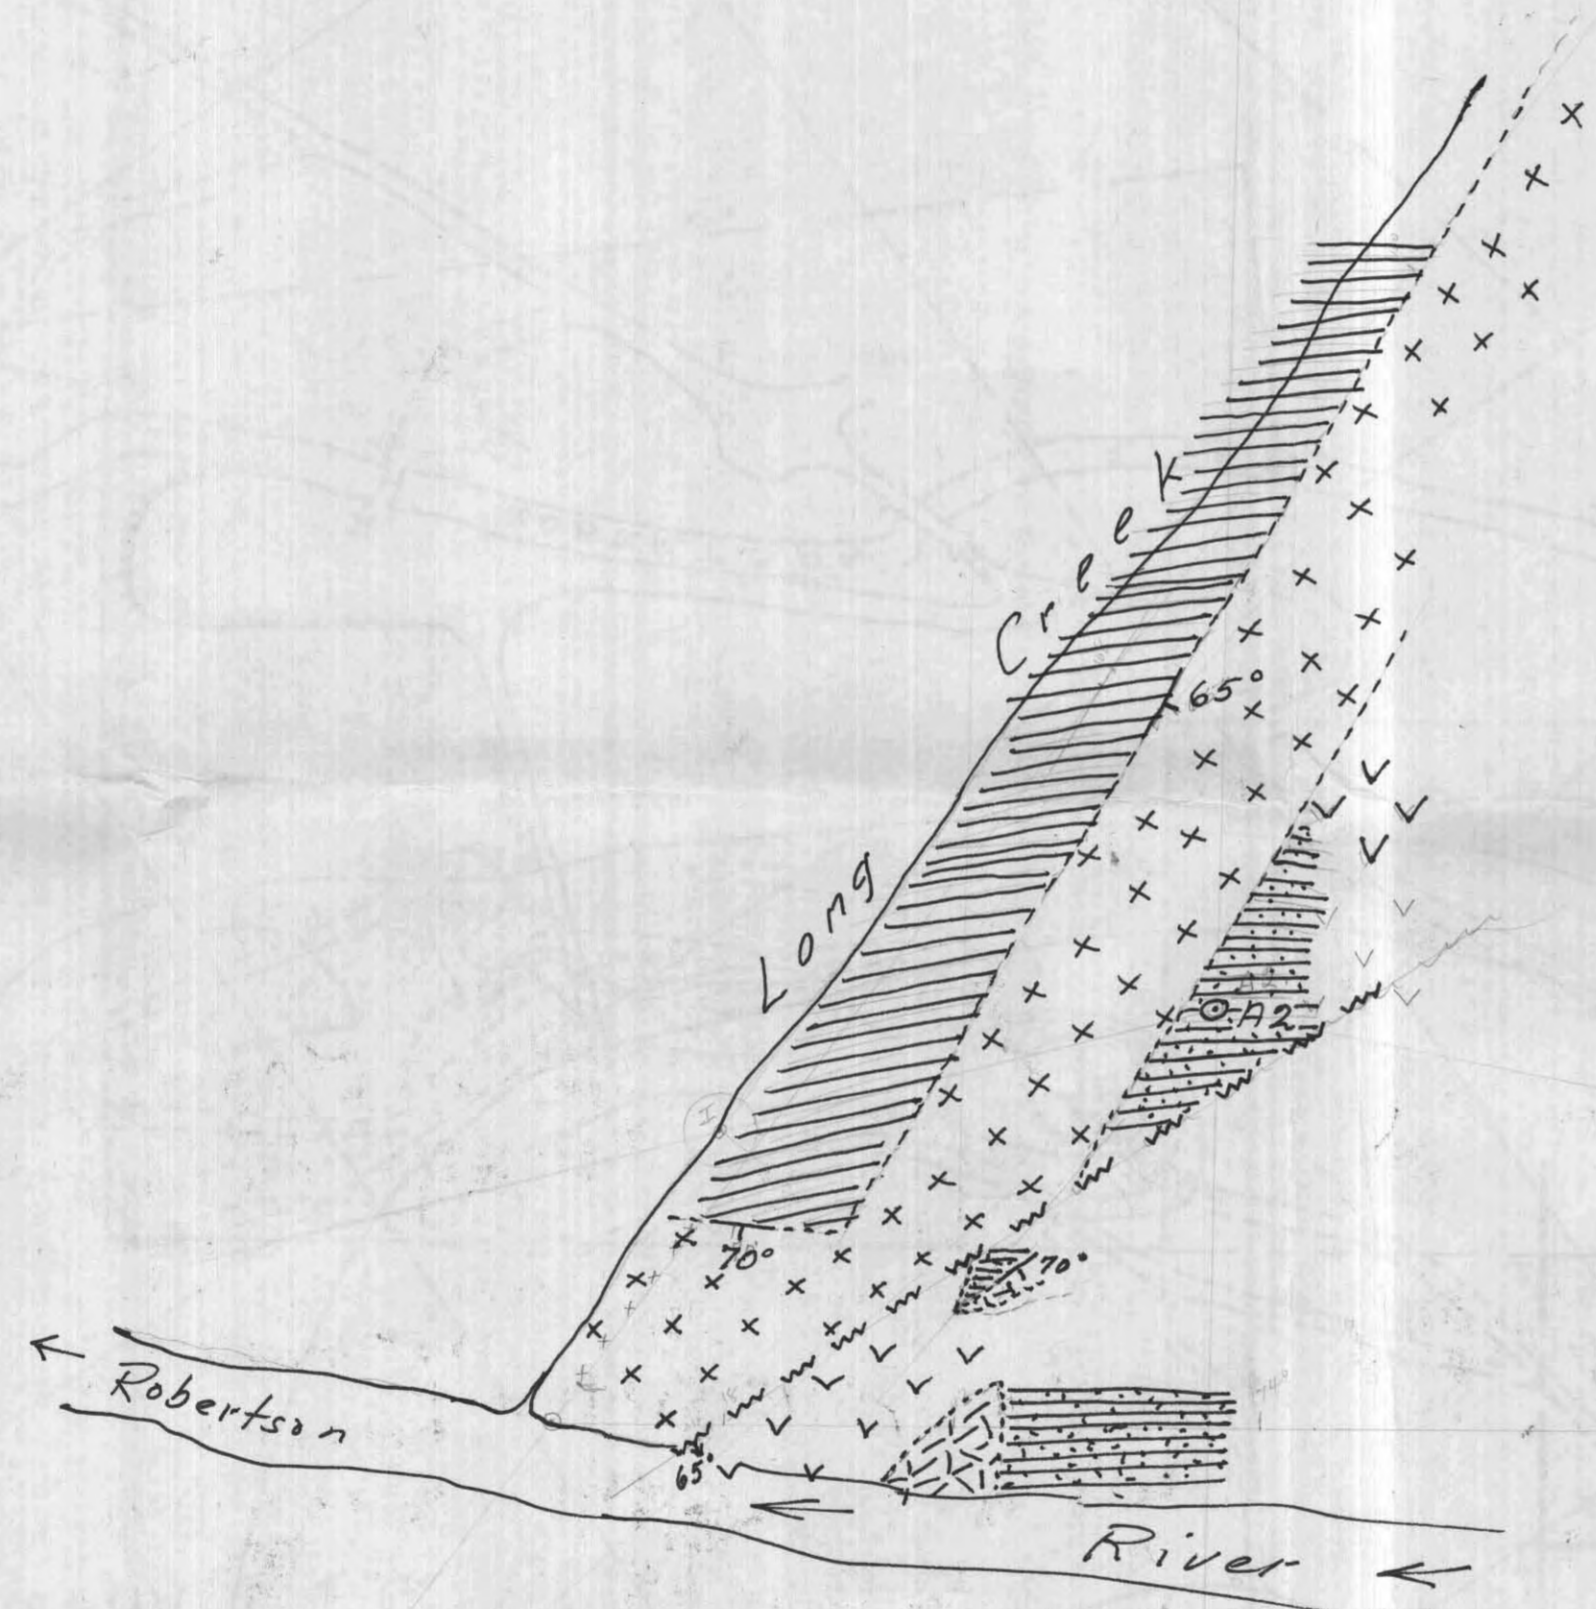

(Over)

ALBETA MINES LTD  
SURFACE PLAN

DATE 650 31 JUNE 1962  
SCALE: 1 IN. = 100 FT.

This reference scale bar has been added to the original image. It will scale at the same rate as the image, therefore it can be used as a reference for the original size.

ALPHA

92C 39

002002

Albeta Mines Ltd.  
 Long Creek Showing  
 1 in = 20'

- x x Granite porphyry
- v v Basalt
- x v Granodiorite
- ||| Skarn
- ... Sulfides.