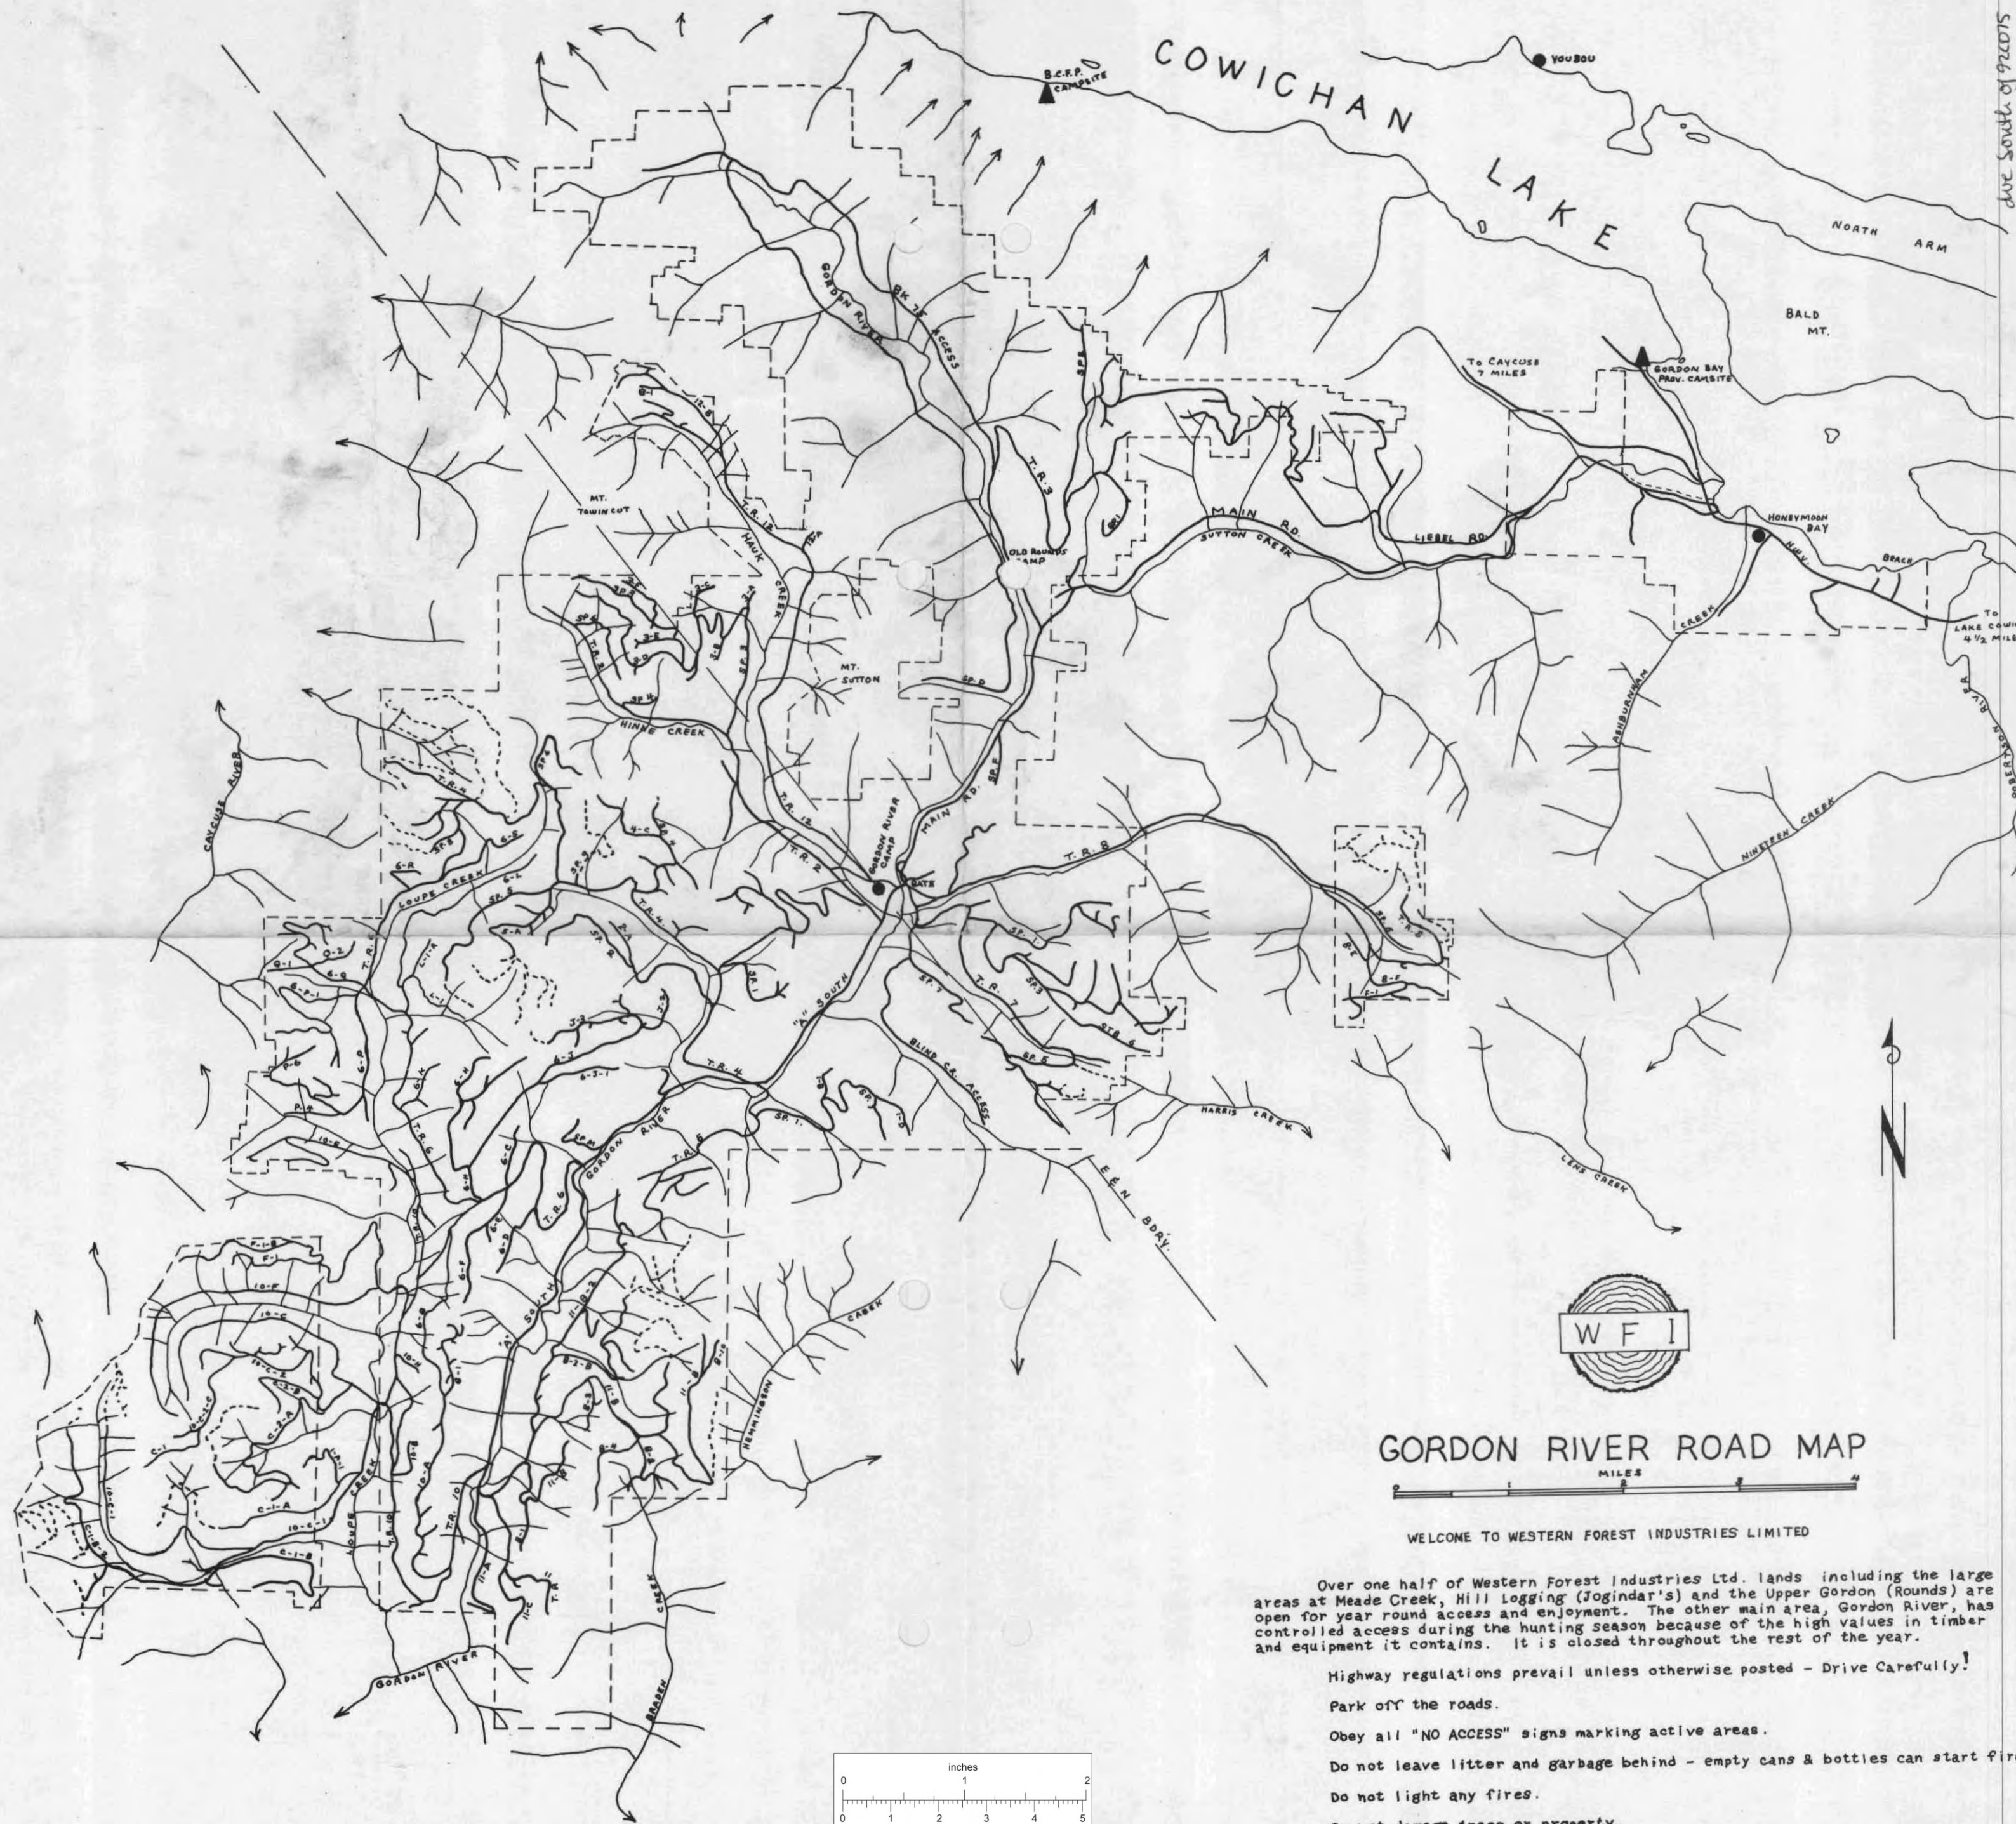

due south of 720075
Upper Sutton CK

PROPERTY FILE

GORDON RIVER ROAD MAP

WELCOME TO WESTERN FOREST INDUSTRIES LIMITED

Over one half of Western Forest Industries Ltd. lands including the large areas at Meade Creek, Hill Logging (Jogindar's) and the Upper Gordon (Rounds) are open for year round access and enjoyment. The other main area, Gordon River, has controlled access during the hunting season because of the high values in timber and equipment it contains. It is closed throughout the rest of the year.

Highway regulations prevail unless otherwise posted - Drive Carefully!

Park off the roads.

Obey all "NO ACCESS" signs marking active areas.

Do not leave litter and garbage behind - empty cans & bottles can start fires.
Do not light any fires.

Do not damage trees or property.

Co-operate with the Gateman. He is prepared to be of assistance to you.

Access hours are generally from 6 A.M. to 3 P.M. on weekends and holidays. - Any changes will be posted at the Gateman's Headquarters.