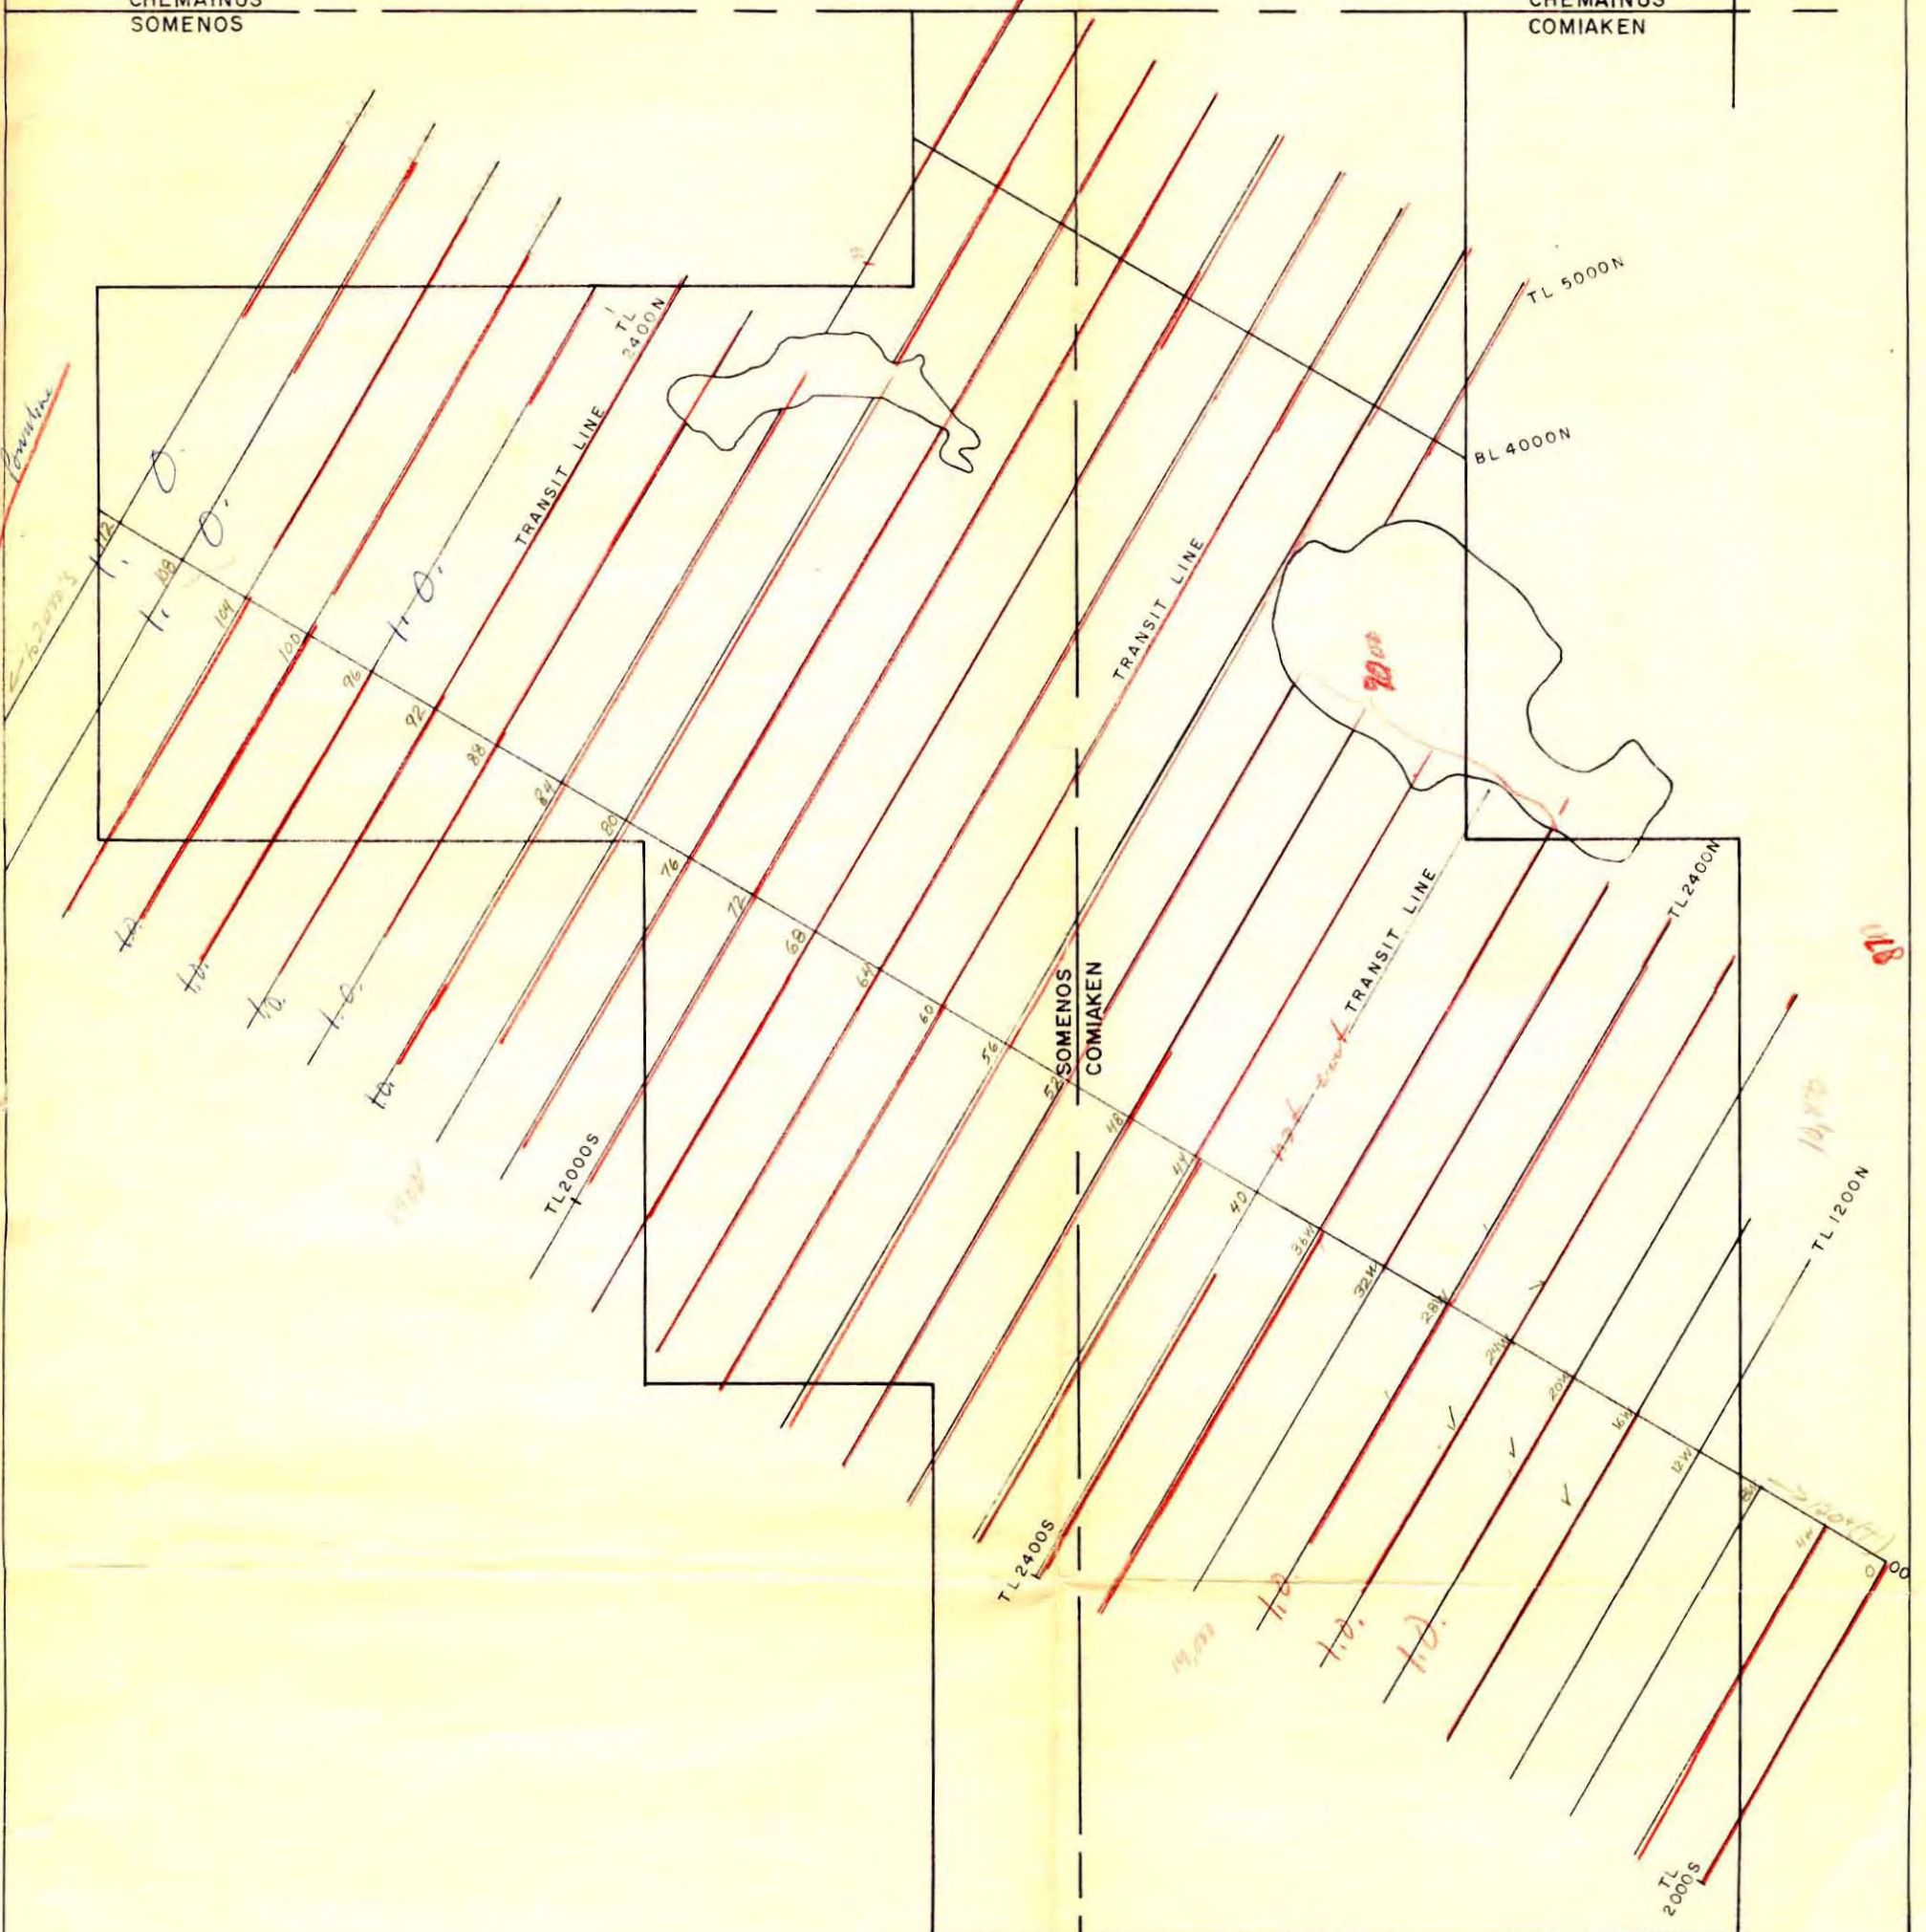

CHEMAINUS
SOMENOS

CHEMAINUS
COMIAKEN

This reference scale bar has been added to the original image. It will scale at the same rate as the image, therefore it can be used as a reference for the original size.

TIELINE 21,600' OR 4.1 MI.
PICKET LINE 146,200' OR 27.7 MI.
P.L. 14,400' OR 2.7 MI.

PROPERTY MAP
MT. RICHARDS - Sirius Group

PROPERTY FILE

1" = 1000'

005625

92B096