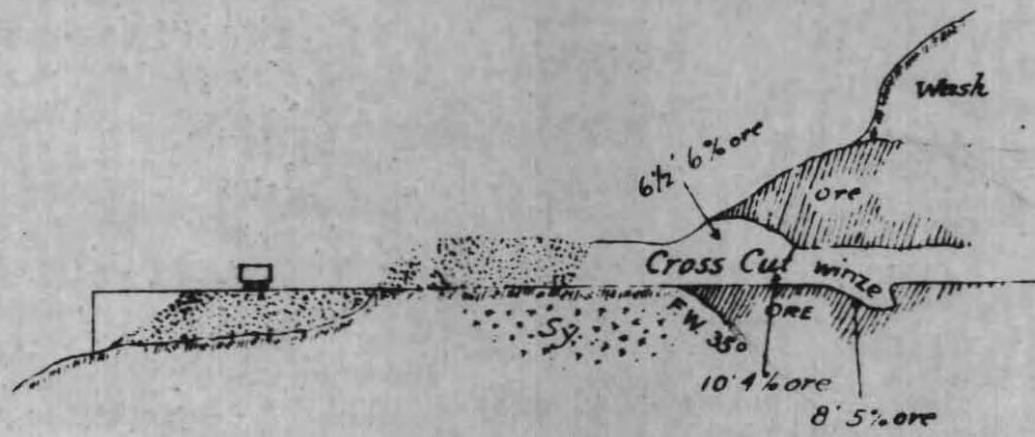

Section C-D.

PROPERTY FILE

92B080
Blue Bird

005606