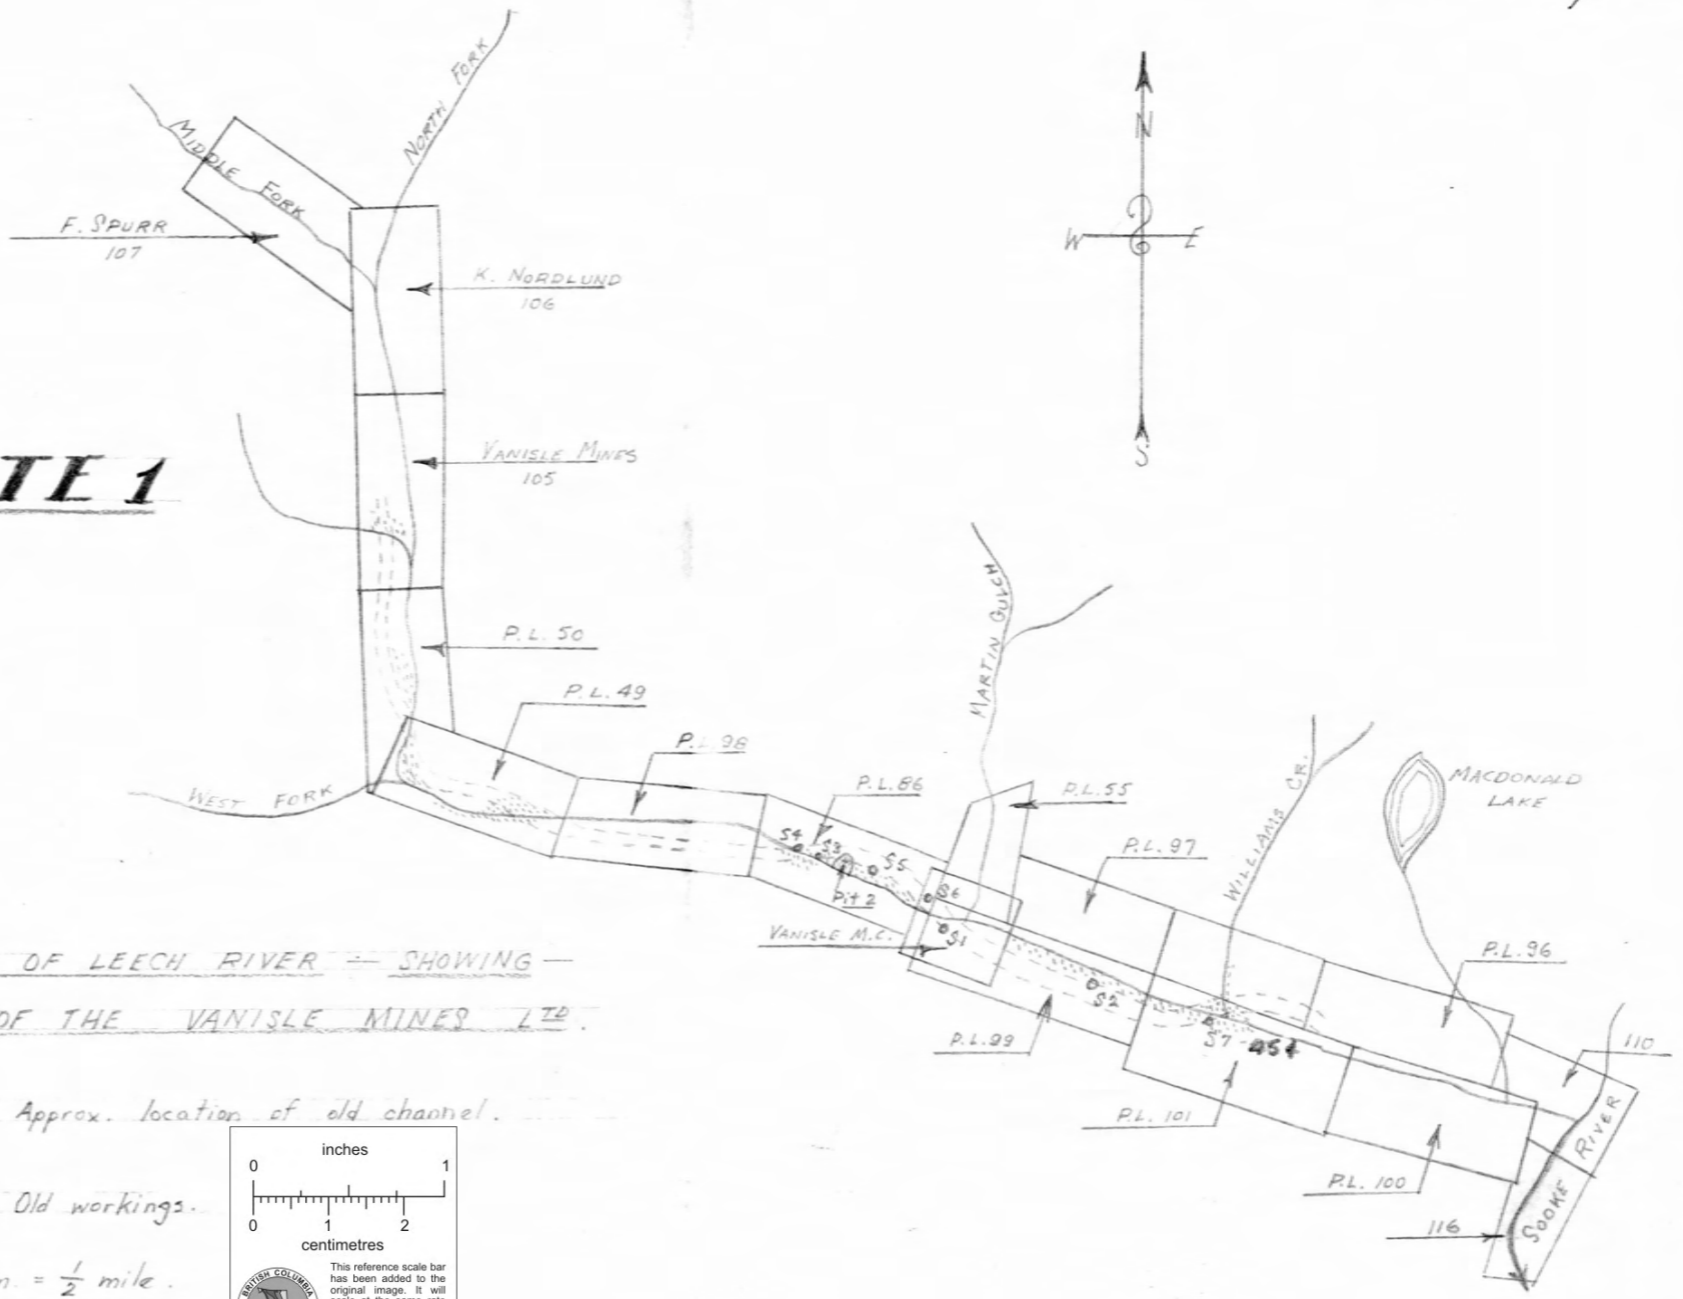

92B/5^E 12E
 92B-77,78

PLATE 1

SKETCH MAP OF LEECH RIVER SHOWING
 HOLDINGS OF THE VANISLE MINES LTD.

--- Approx. location of old channel.

Old workings.

SCALE 1 in. = 1/2 mile.

PROPERTY FILE

005597