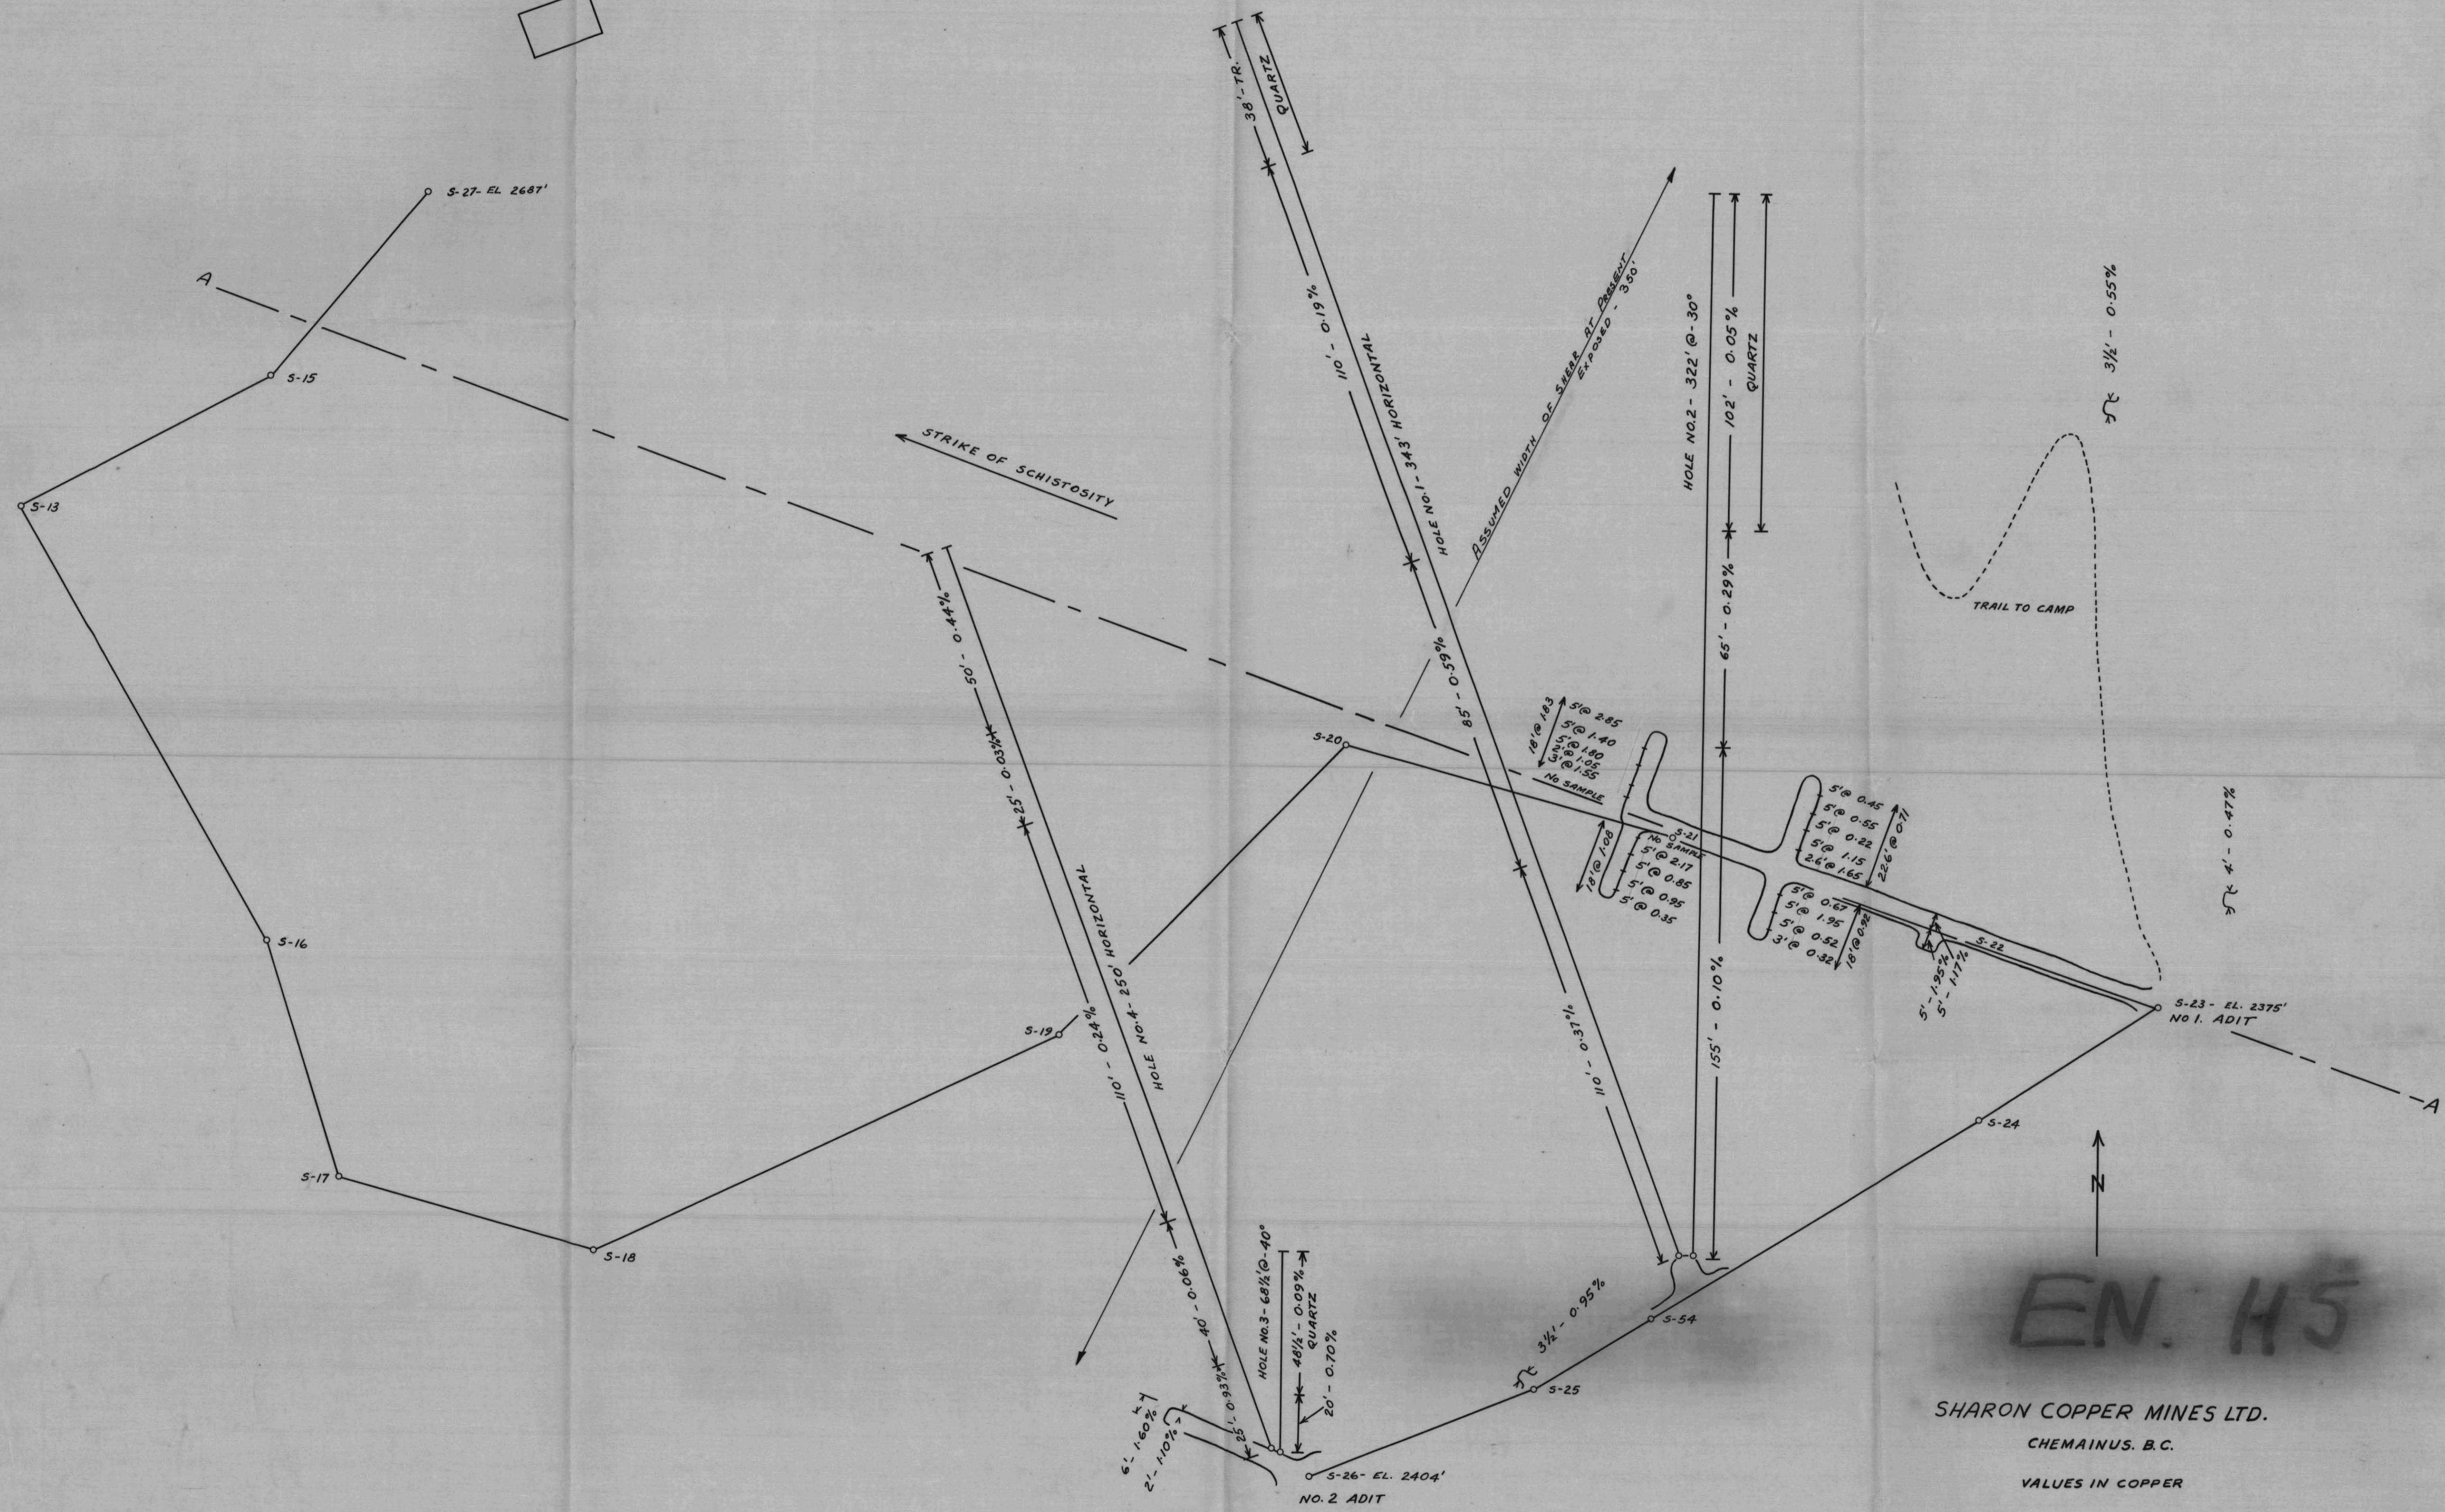

E+N 92B/13W  
 Pauper 92B/NW-40

CAMP

EN. 115

SHARON COPPER MINES LTD.

CHEMAINUS, B.C.

VALUES IN COPPER

SCALE - 1" = 20'

005543