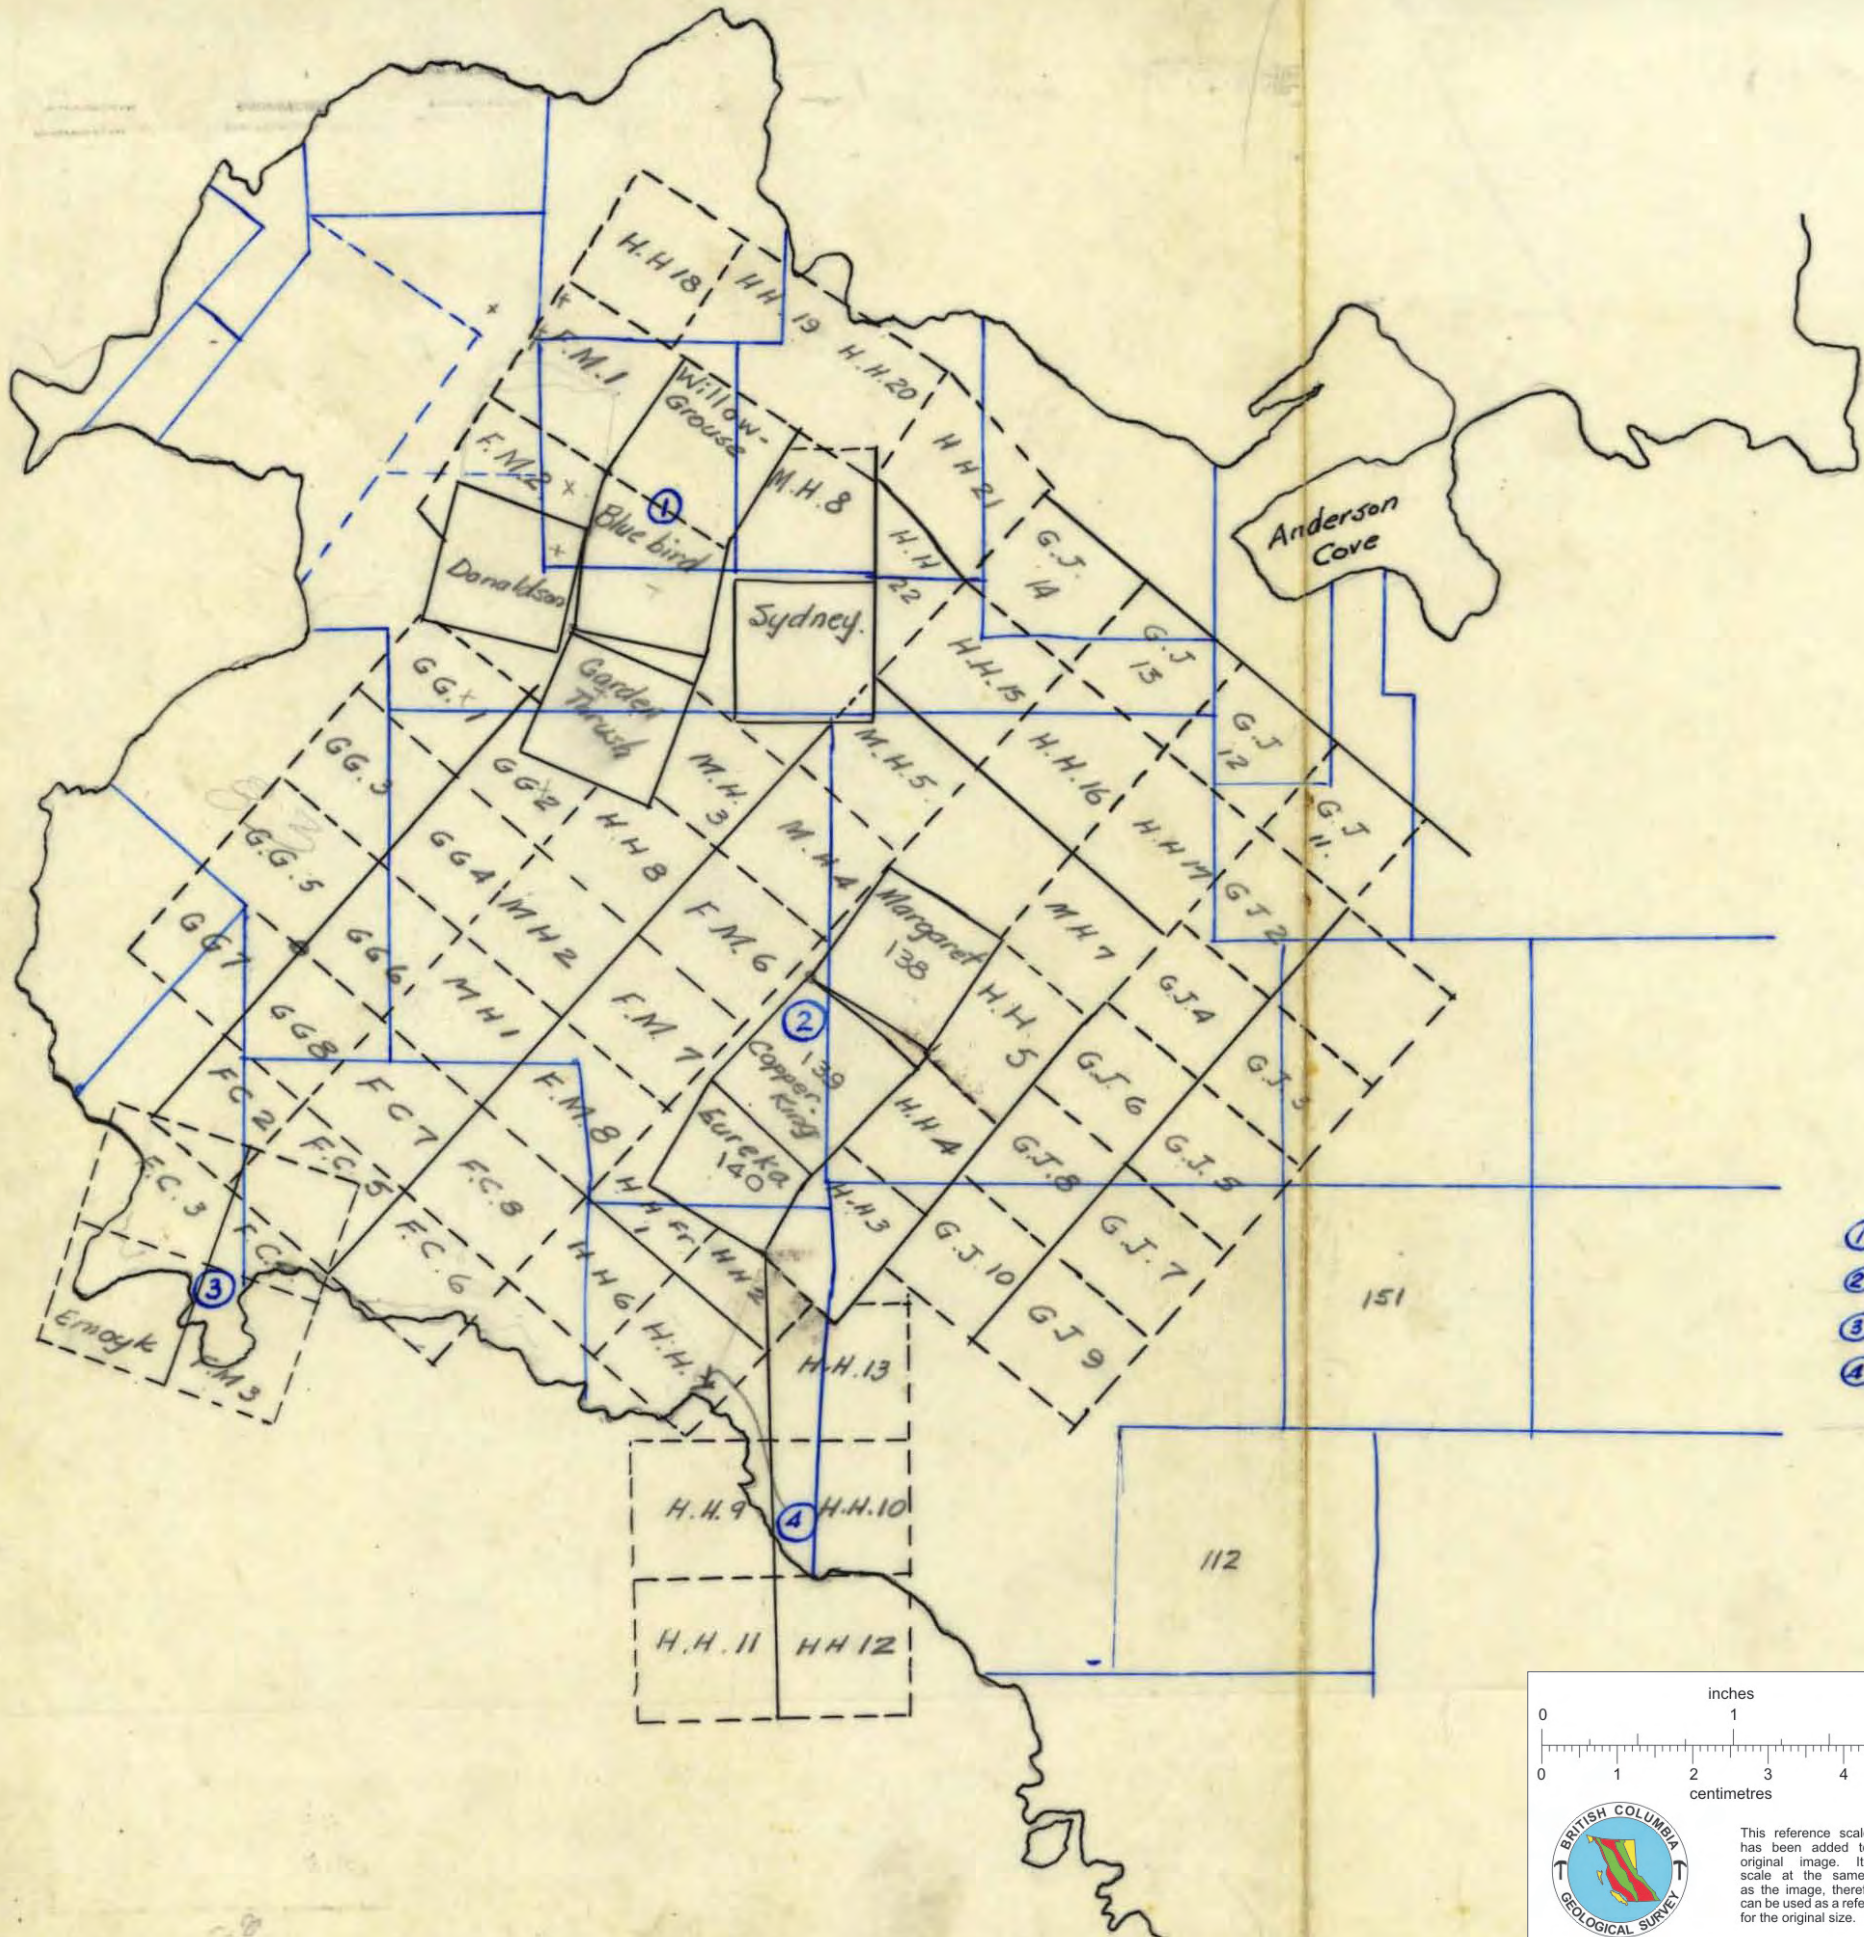

SOOKE - COPPER - NICKEL

92B/5E
92B-7,8,9,10

- ① Cooke Zone
 - ② Huestis Zone
 - ③ Merryth Zone
 - ④ Griffith Zone
- Scale 1 in = 2000 ft

PROPERTY FILE

inches
0 1 2

centimetres
0 1 2 3 4 5

This reference scale bar has been added to the original image. It will scale at the same rate as the image, therefore it can be used as a reference for the original size.