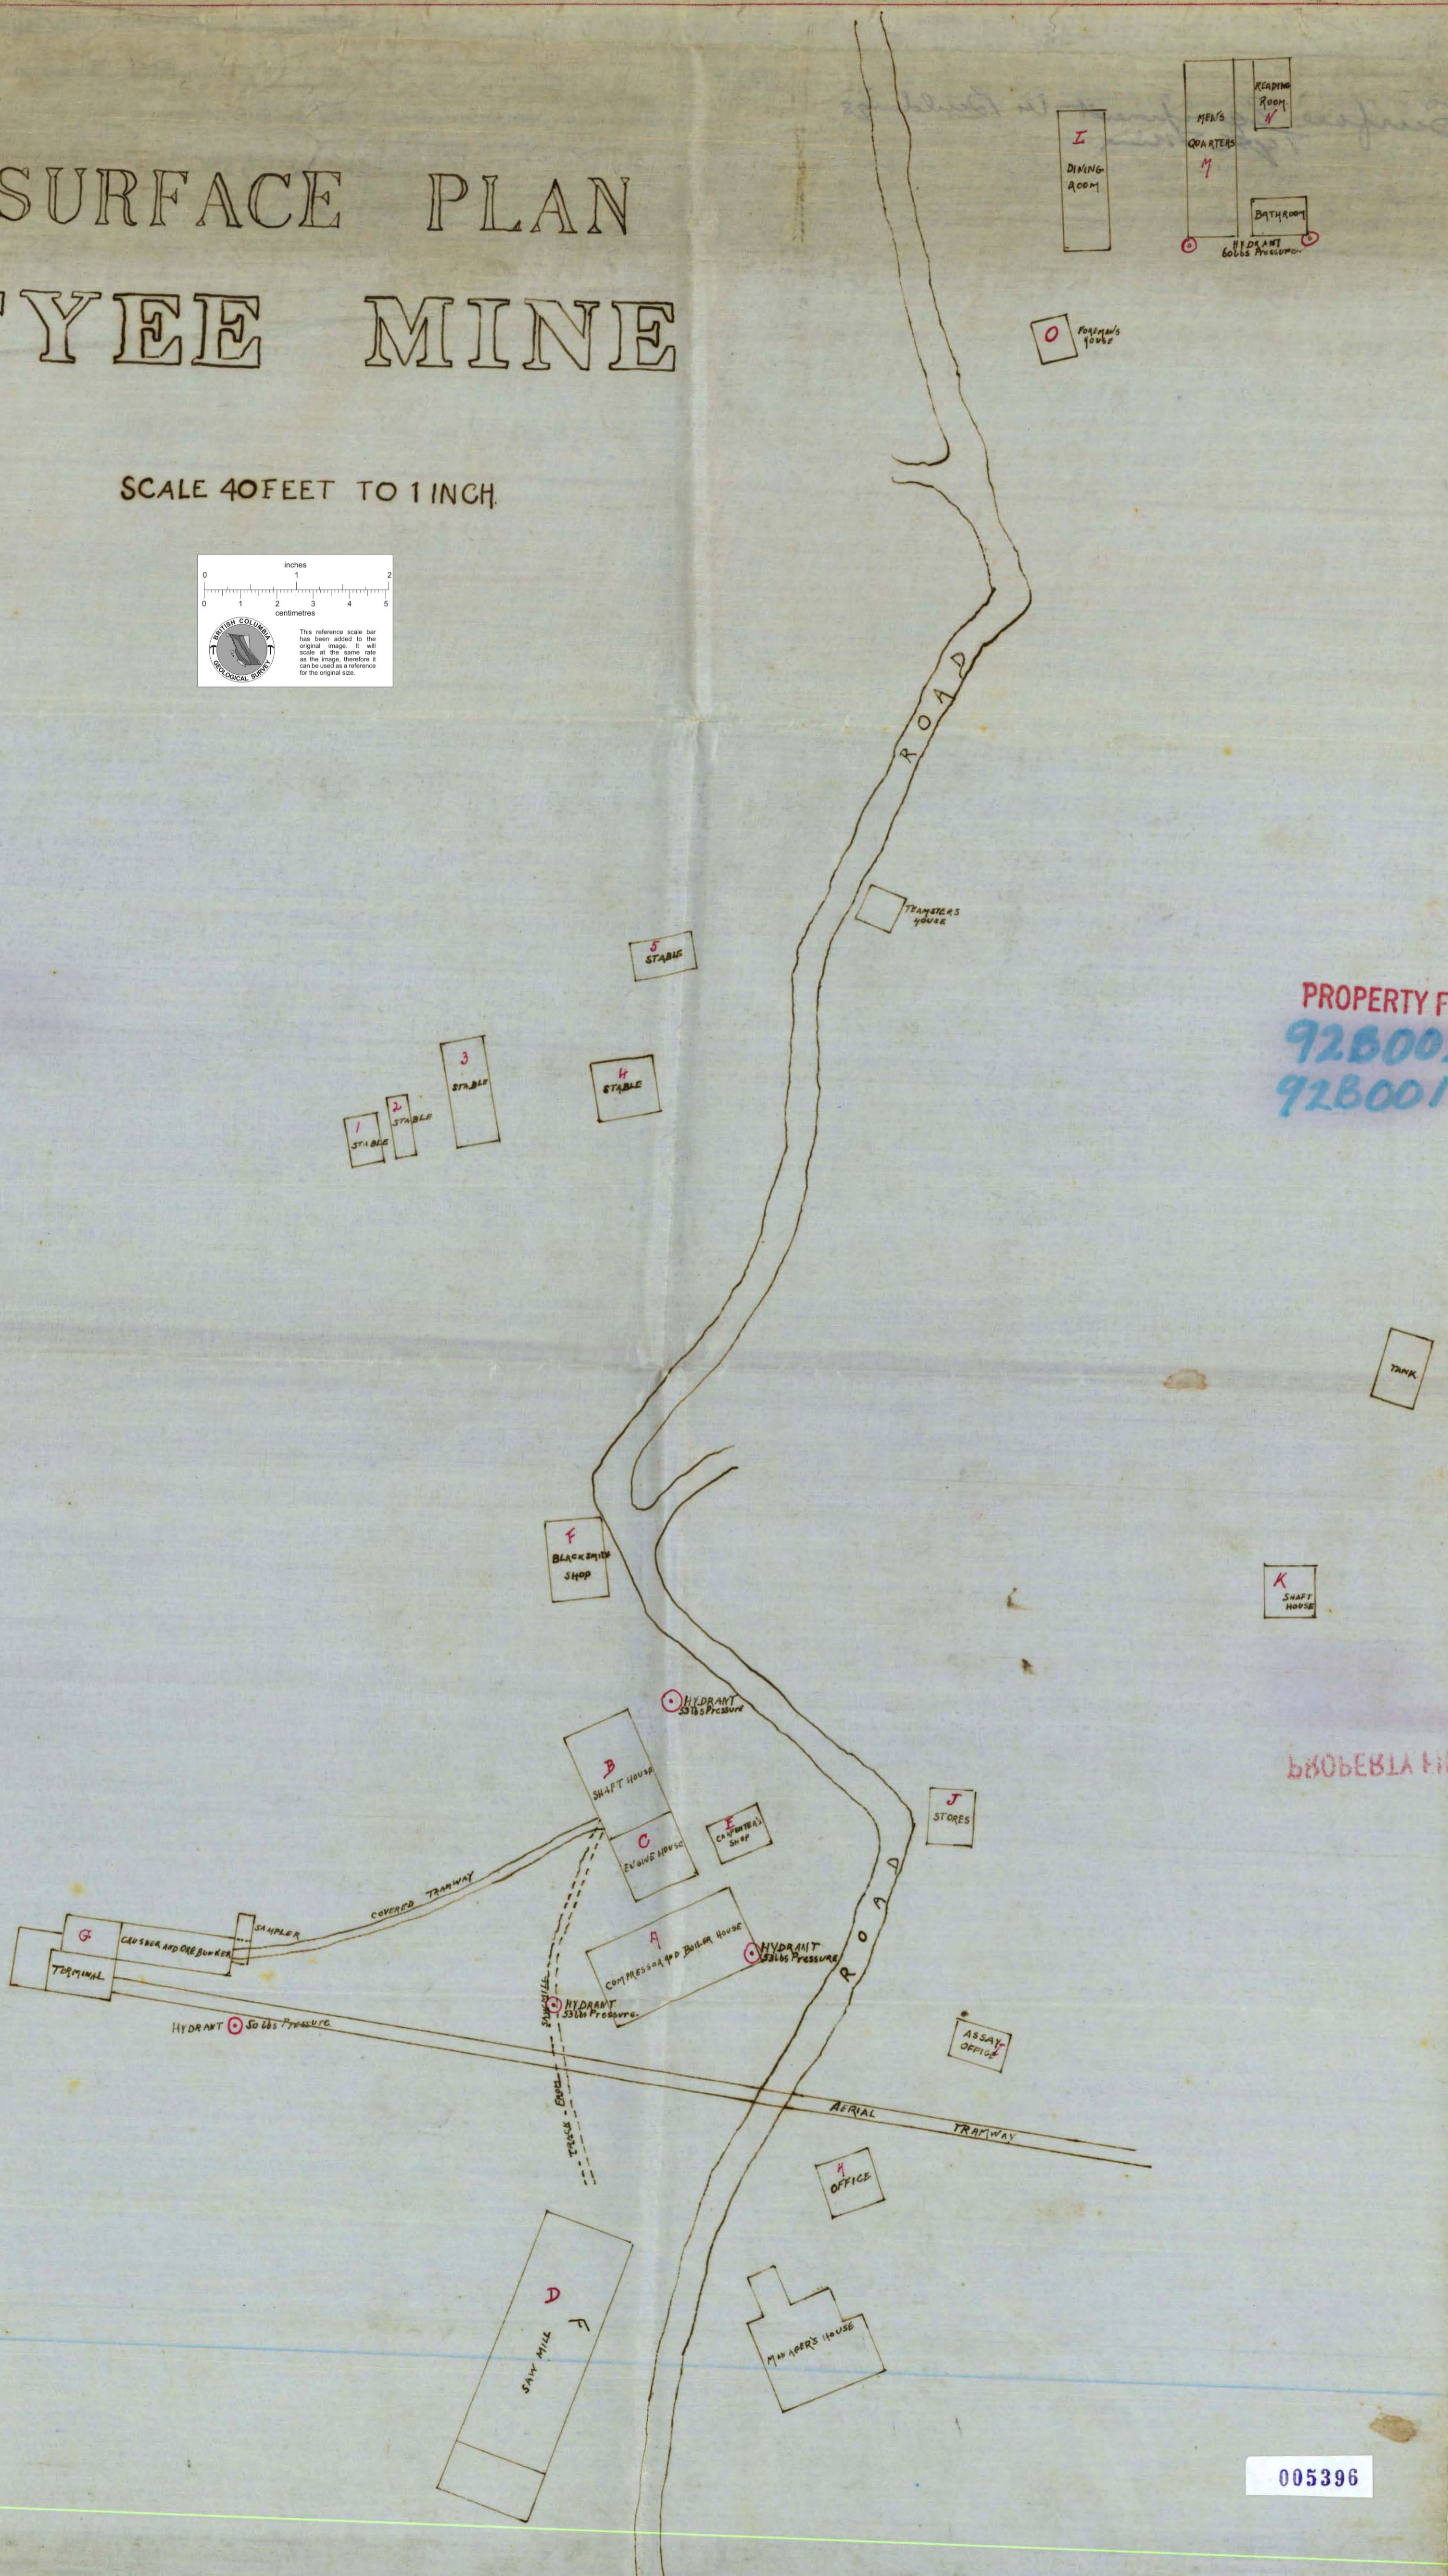

# SURFACE PLAN TYEE MINE

SCALE 40 FEET TO 1 INCH.

PROPERTY FILE  
926002  
926001

ПРОБЕВЛА ИГ

005396