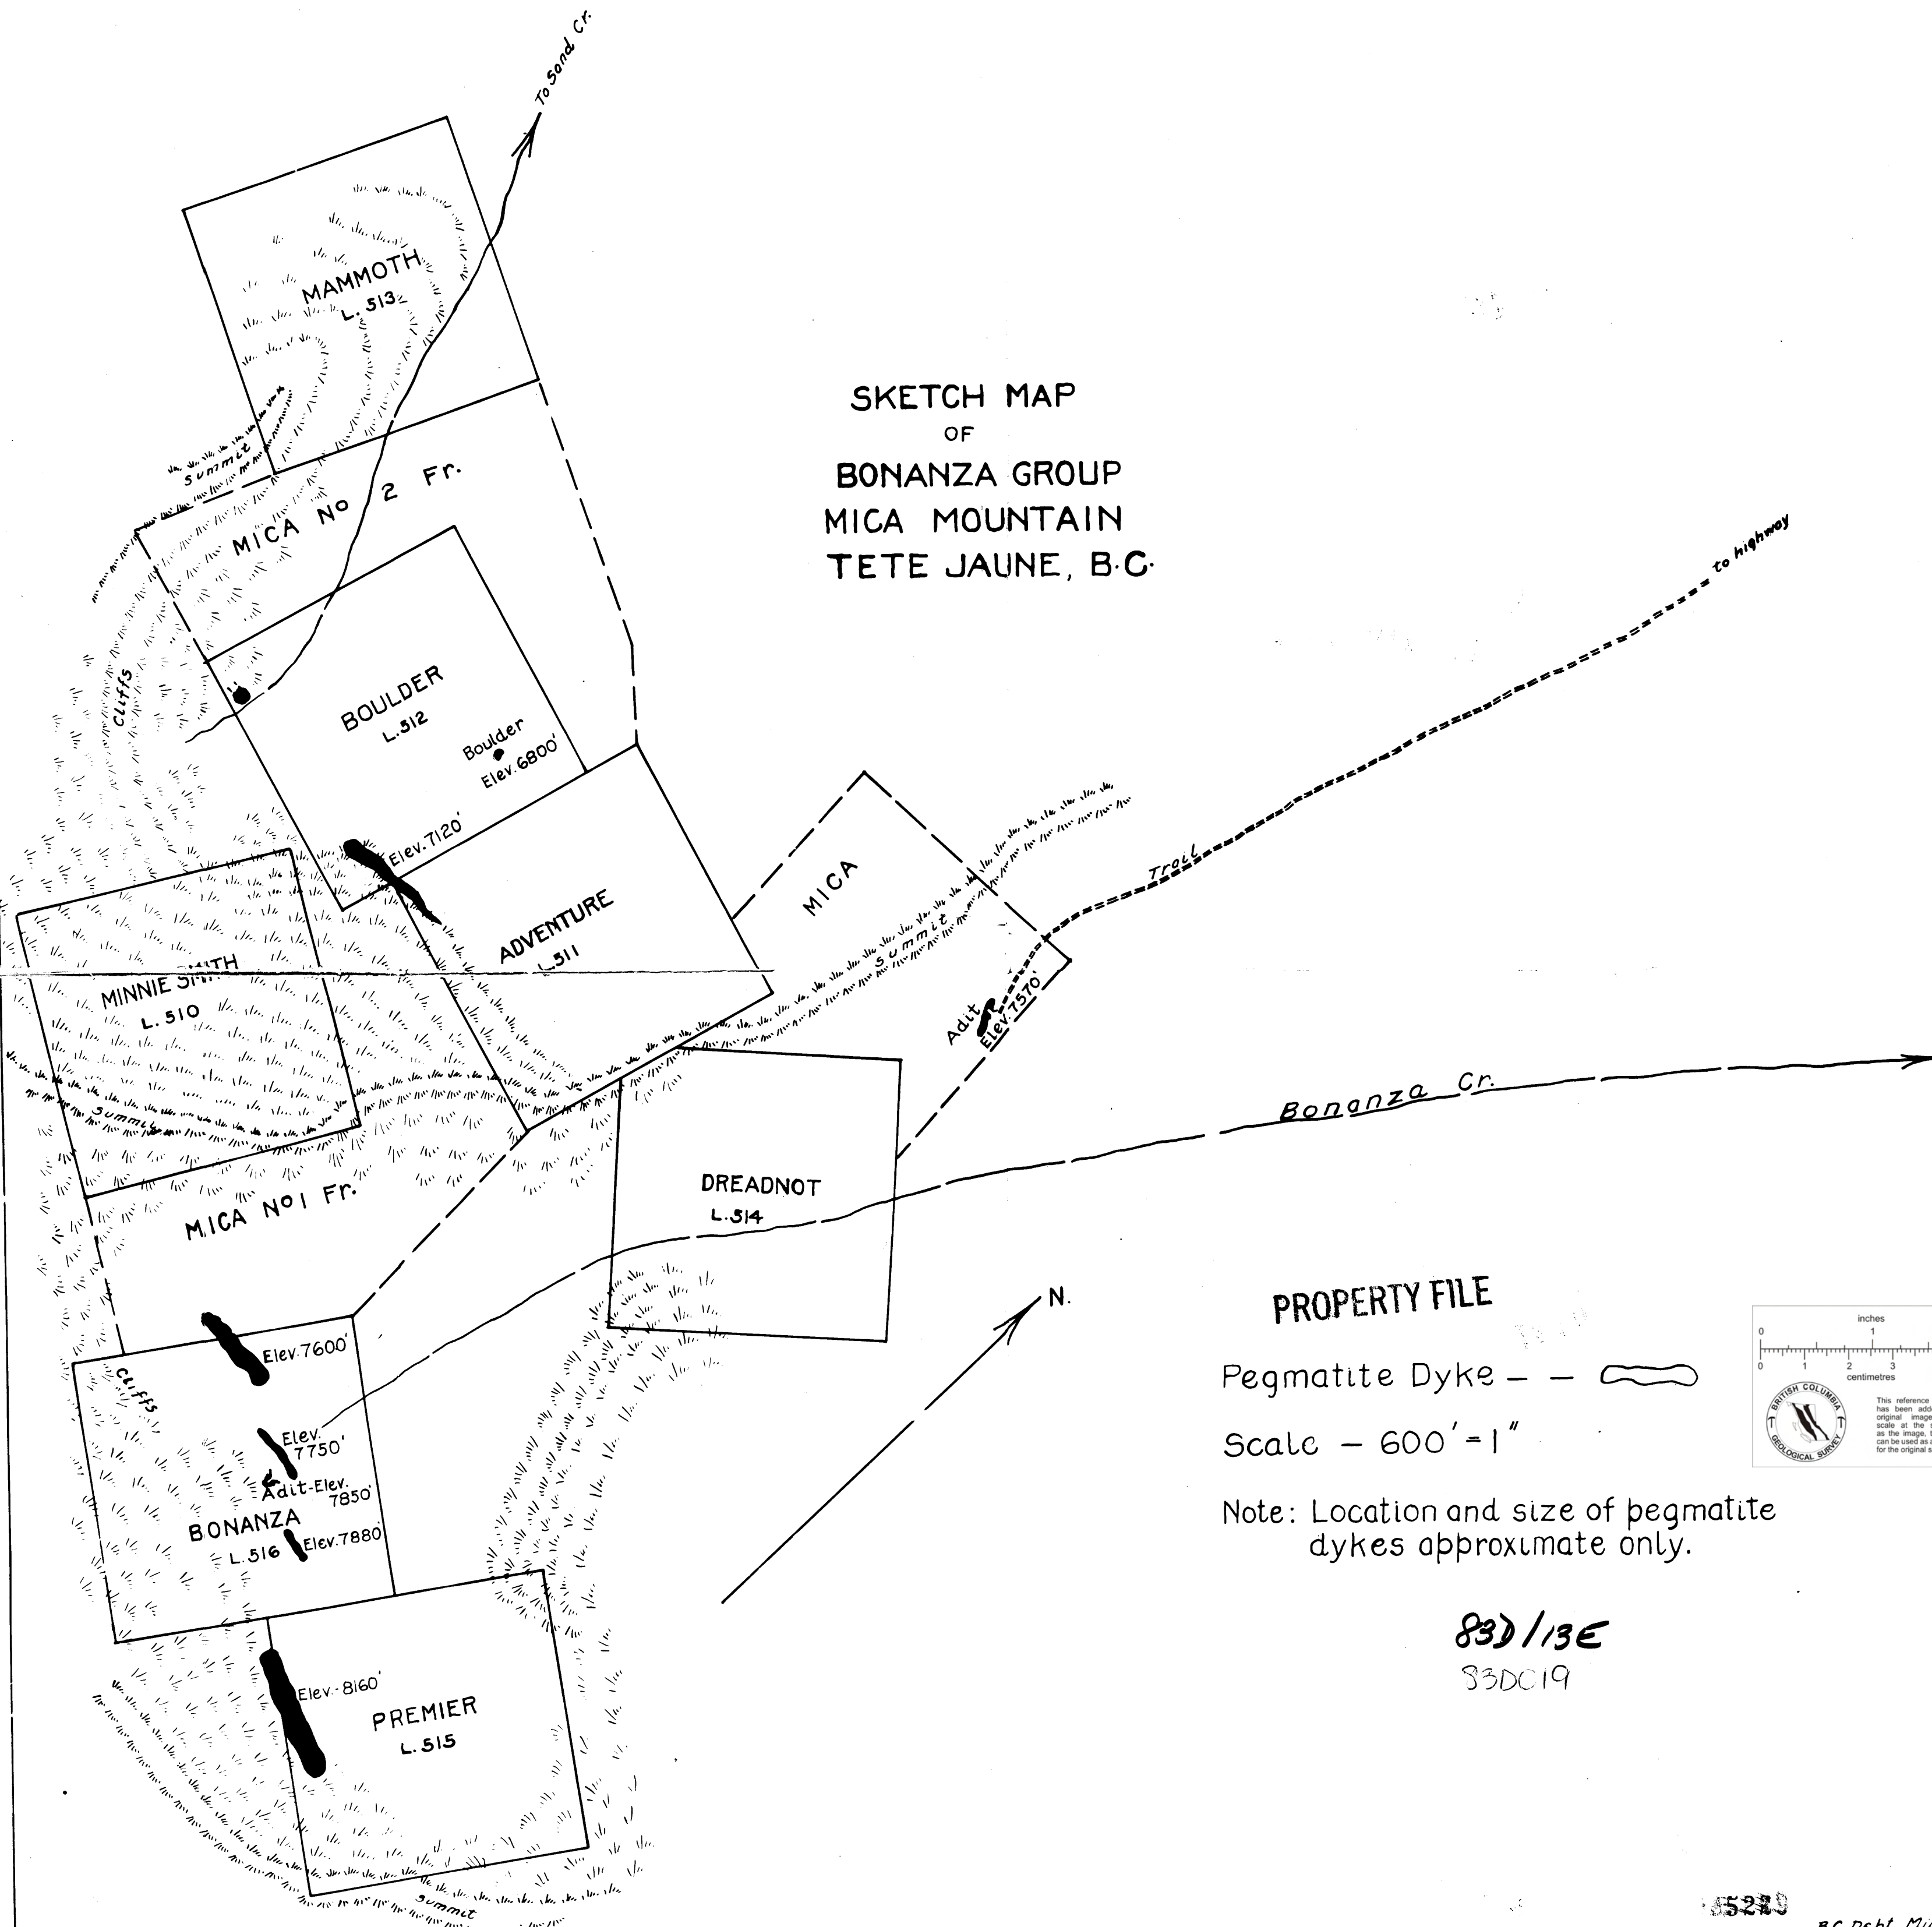

SKETCH MAP
OF
BONANZA GROUP
MICA MOUNTAIN
TETE JAUNE, B.C.

PROPERTY FILE

Pegmatite Dyke — — — — —

Scale — 600' = 1"

Note: Location and size of pegmatite dykes approximate only.

83D/13E
83DC19