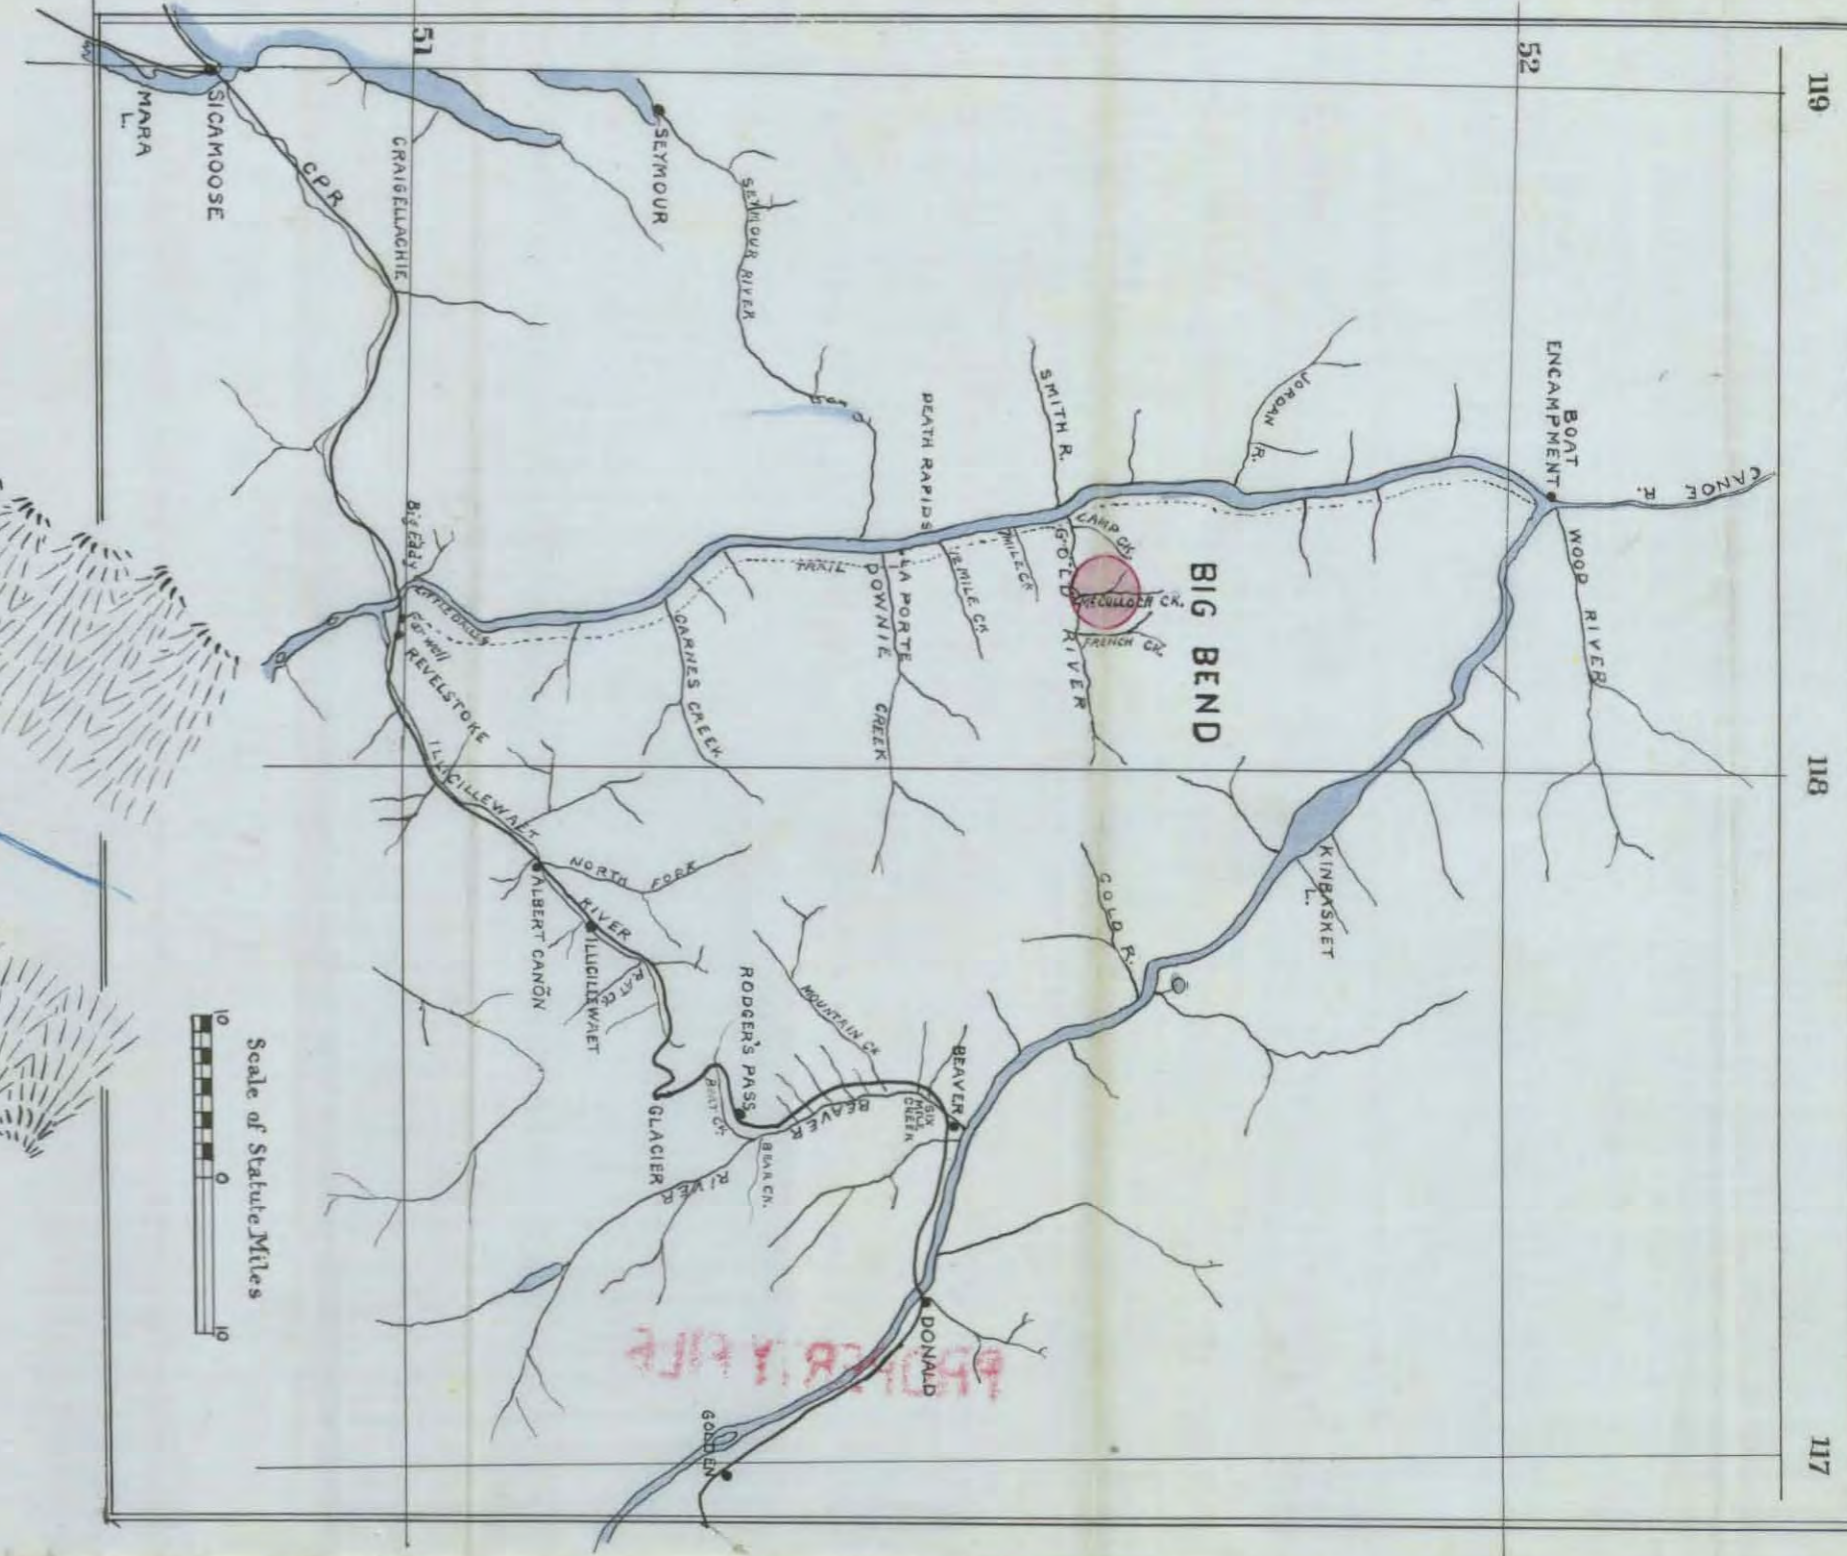

SKETCH PLAN
OF
MC CULLOCH CREEK

Scale about 4 inches to 1 Mile

PROPERTY FILE

85001
82M

005198