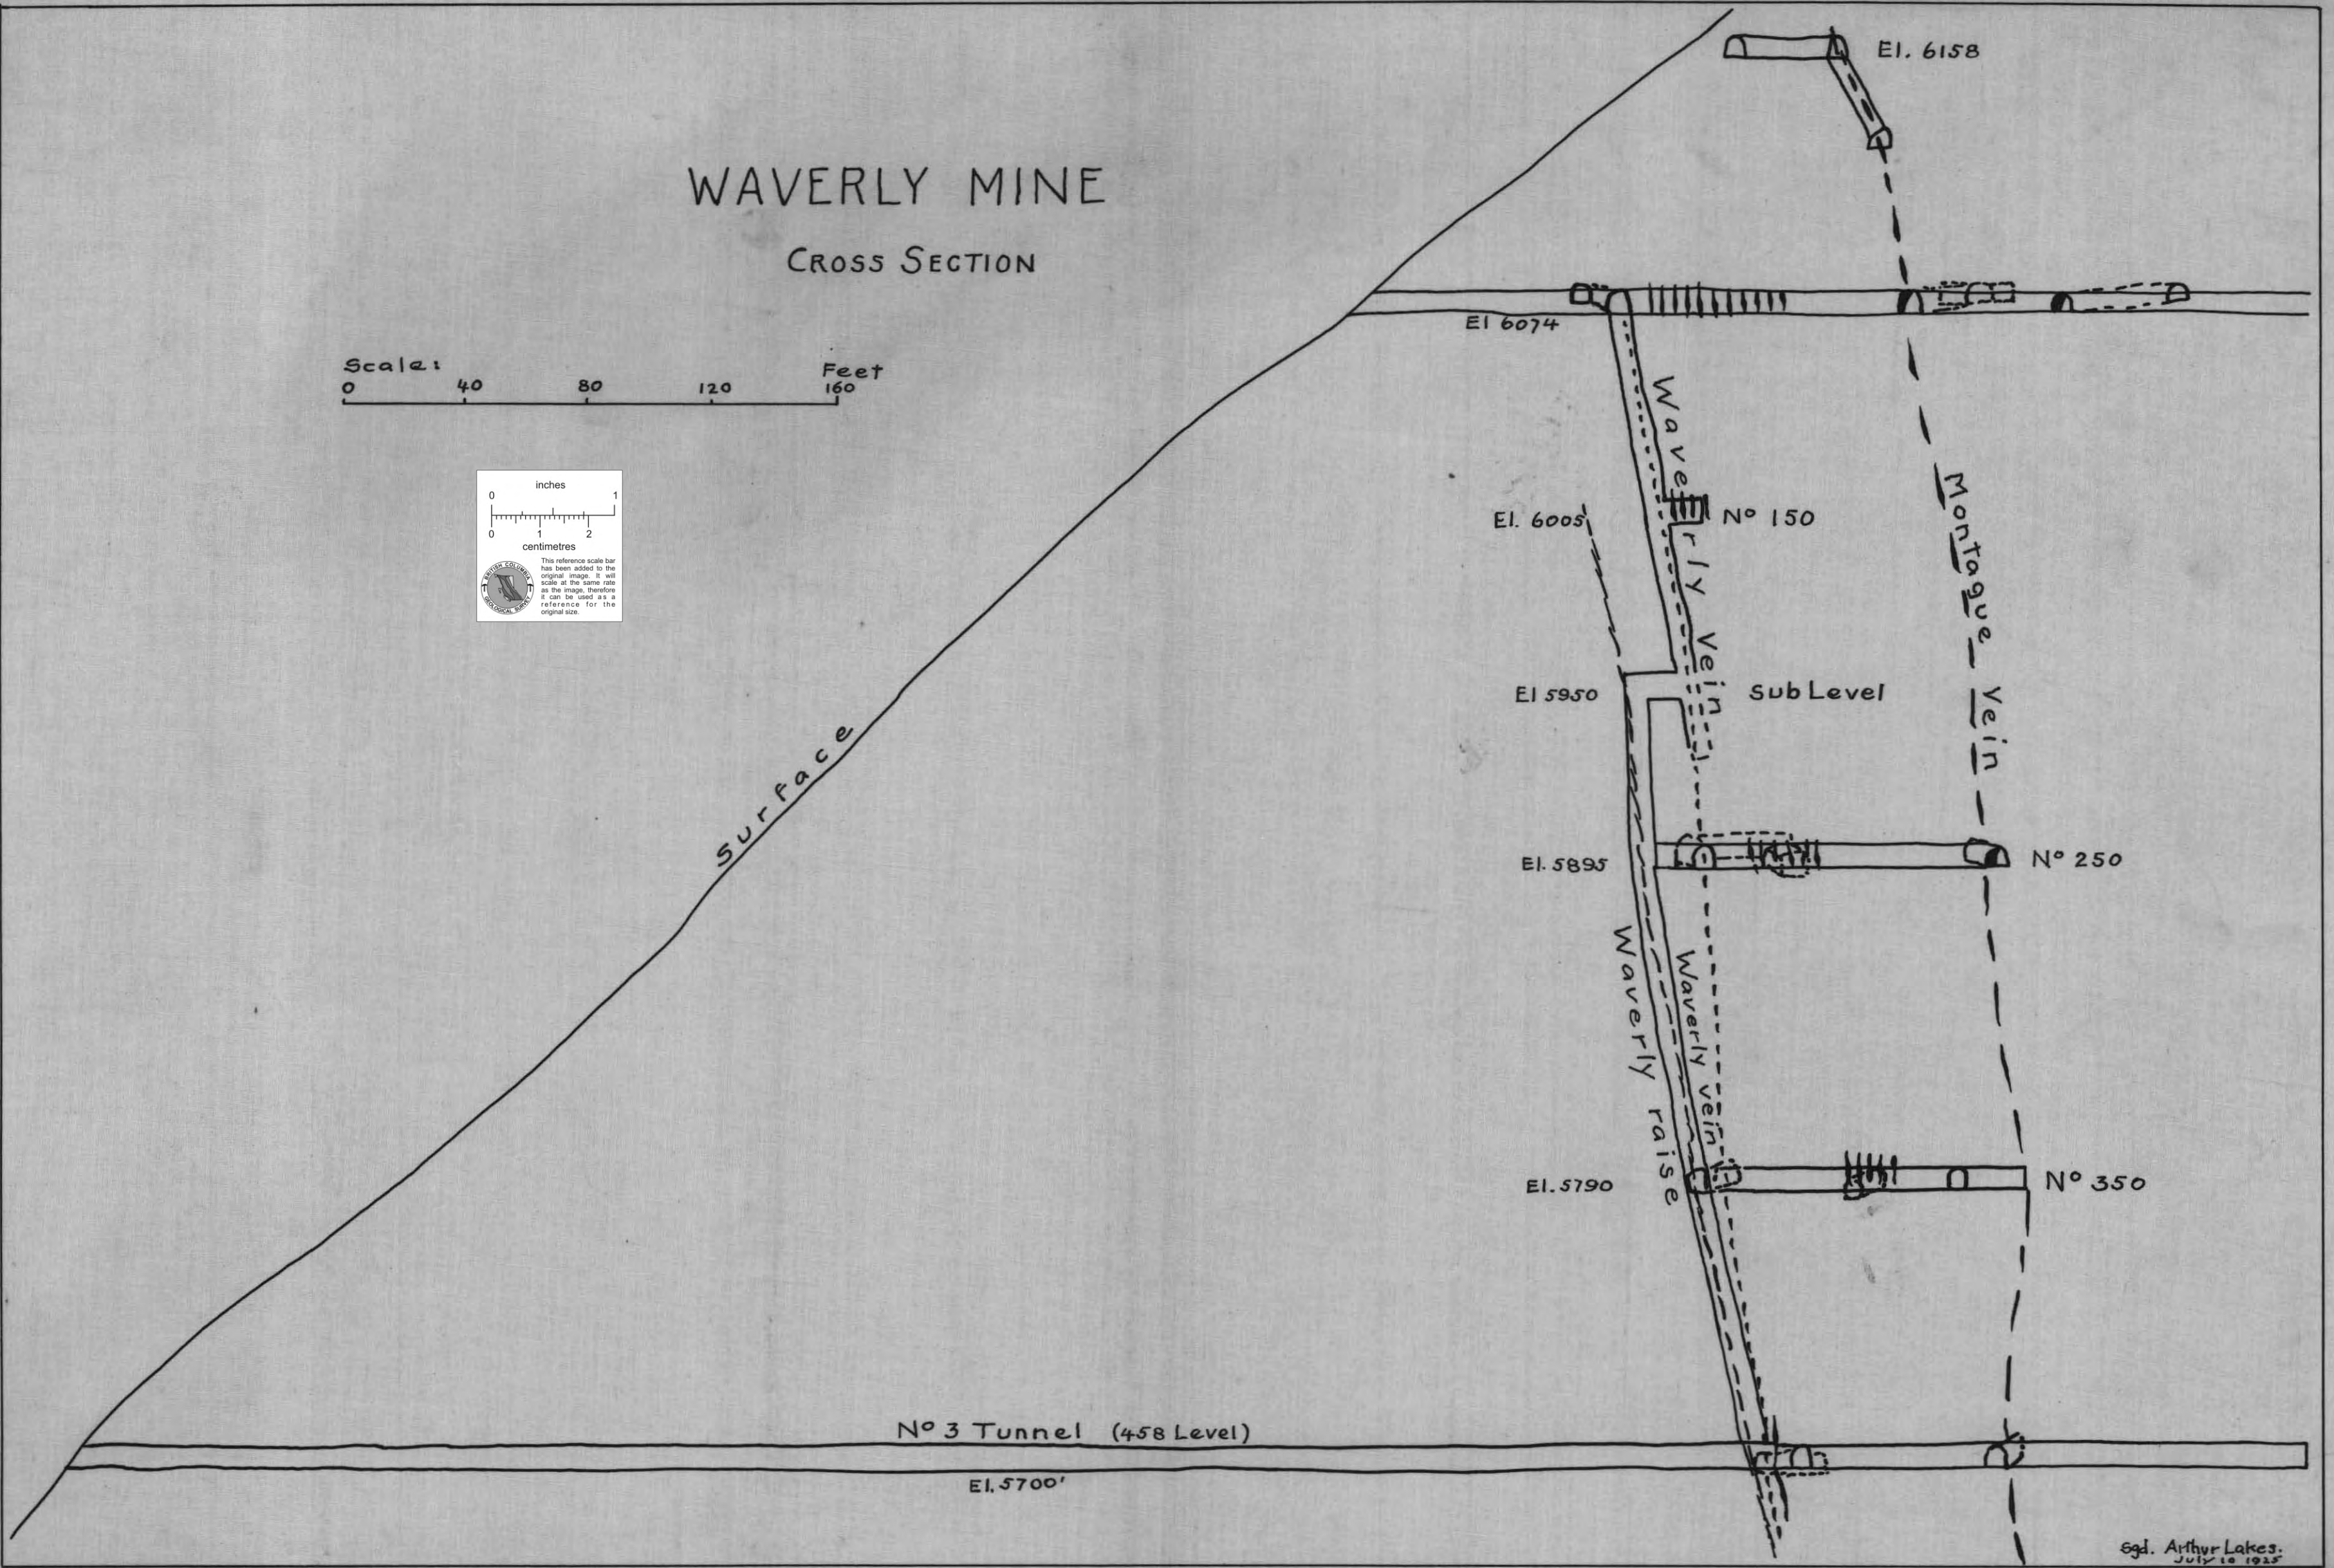

WAVERLY MINE

CROSS SECTION

Sgd. Arthur Lakes.
July 10 1925

005144

PROPERTY FILE

82N014