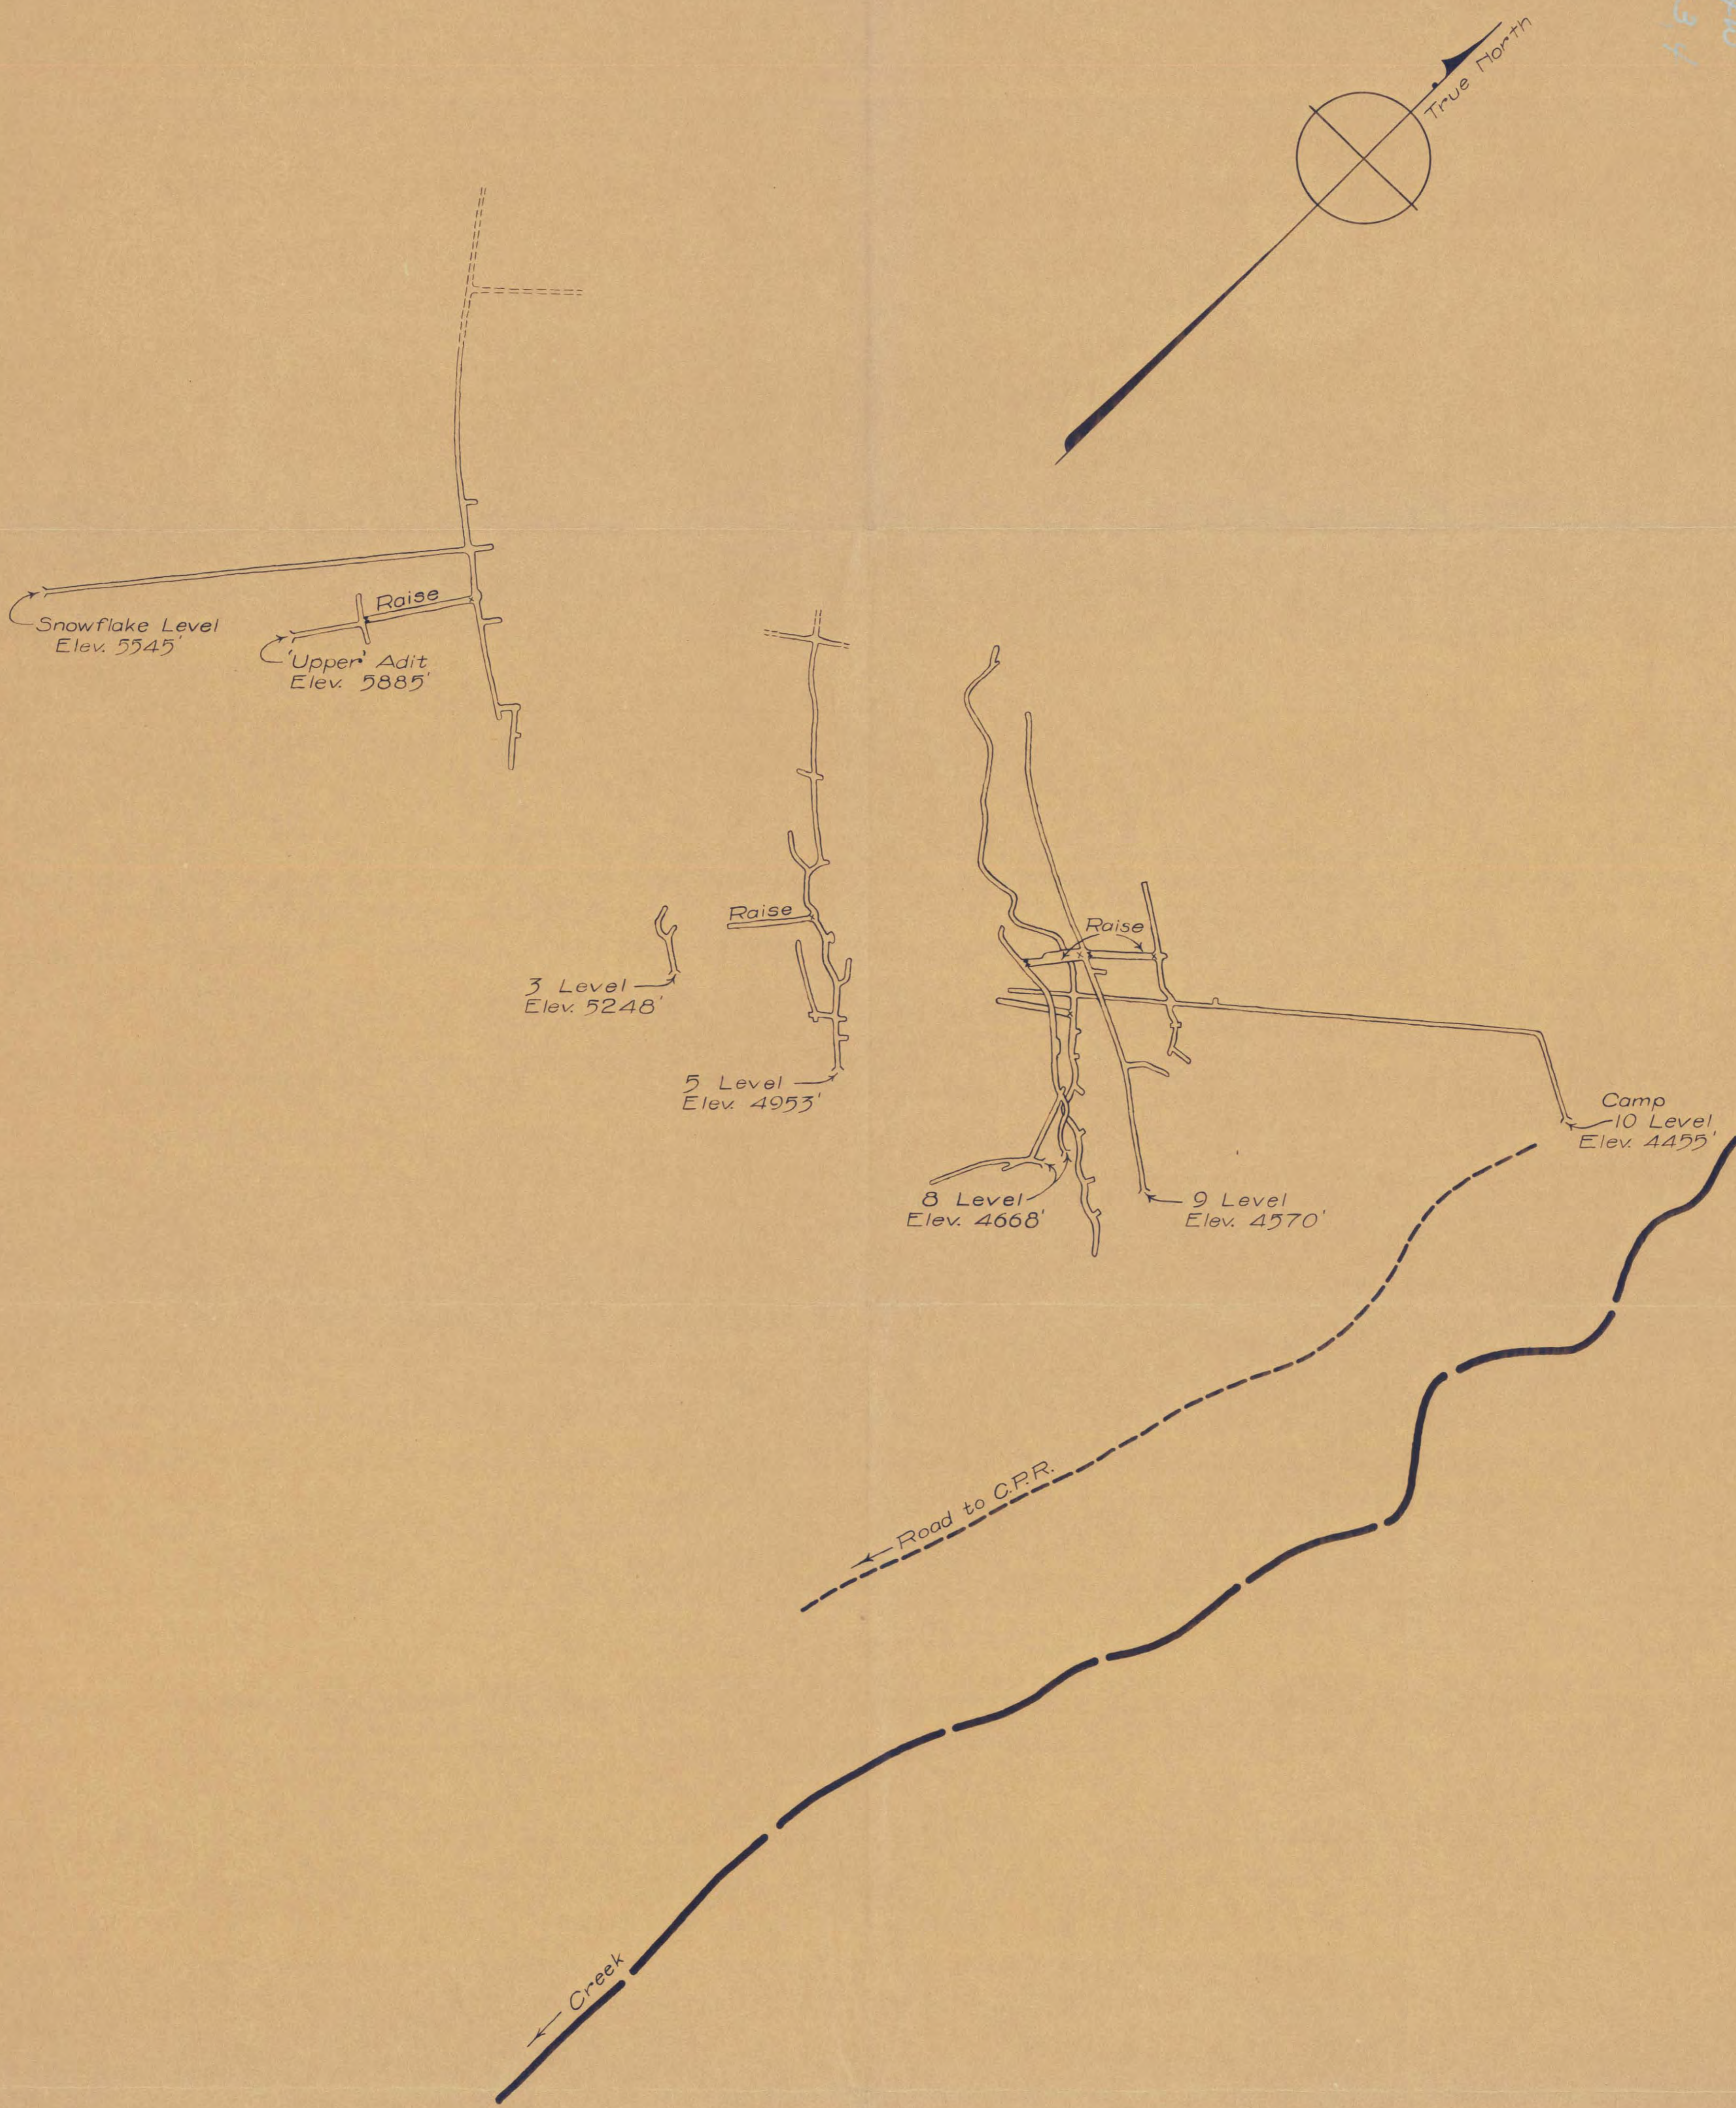

820/H/12  
820-3-1

SNOWFLAKE & REGAL SILVER MINES  
ALBERT CANYON, B.C.

Scale - 1 inch to 200 feet

After plan by R.H. Stewart

C.S. Lord.  
1942

FIG. 1