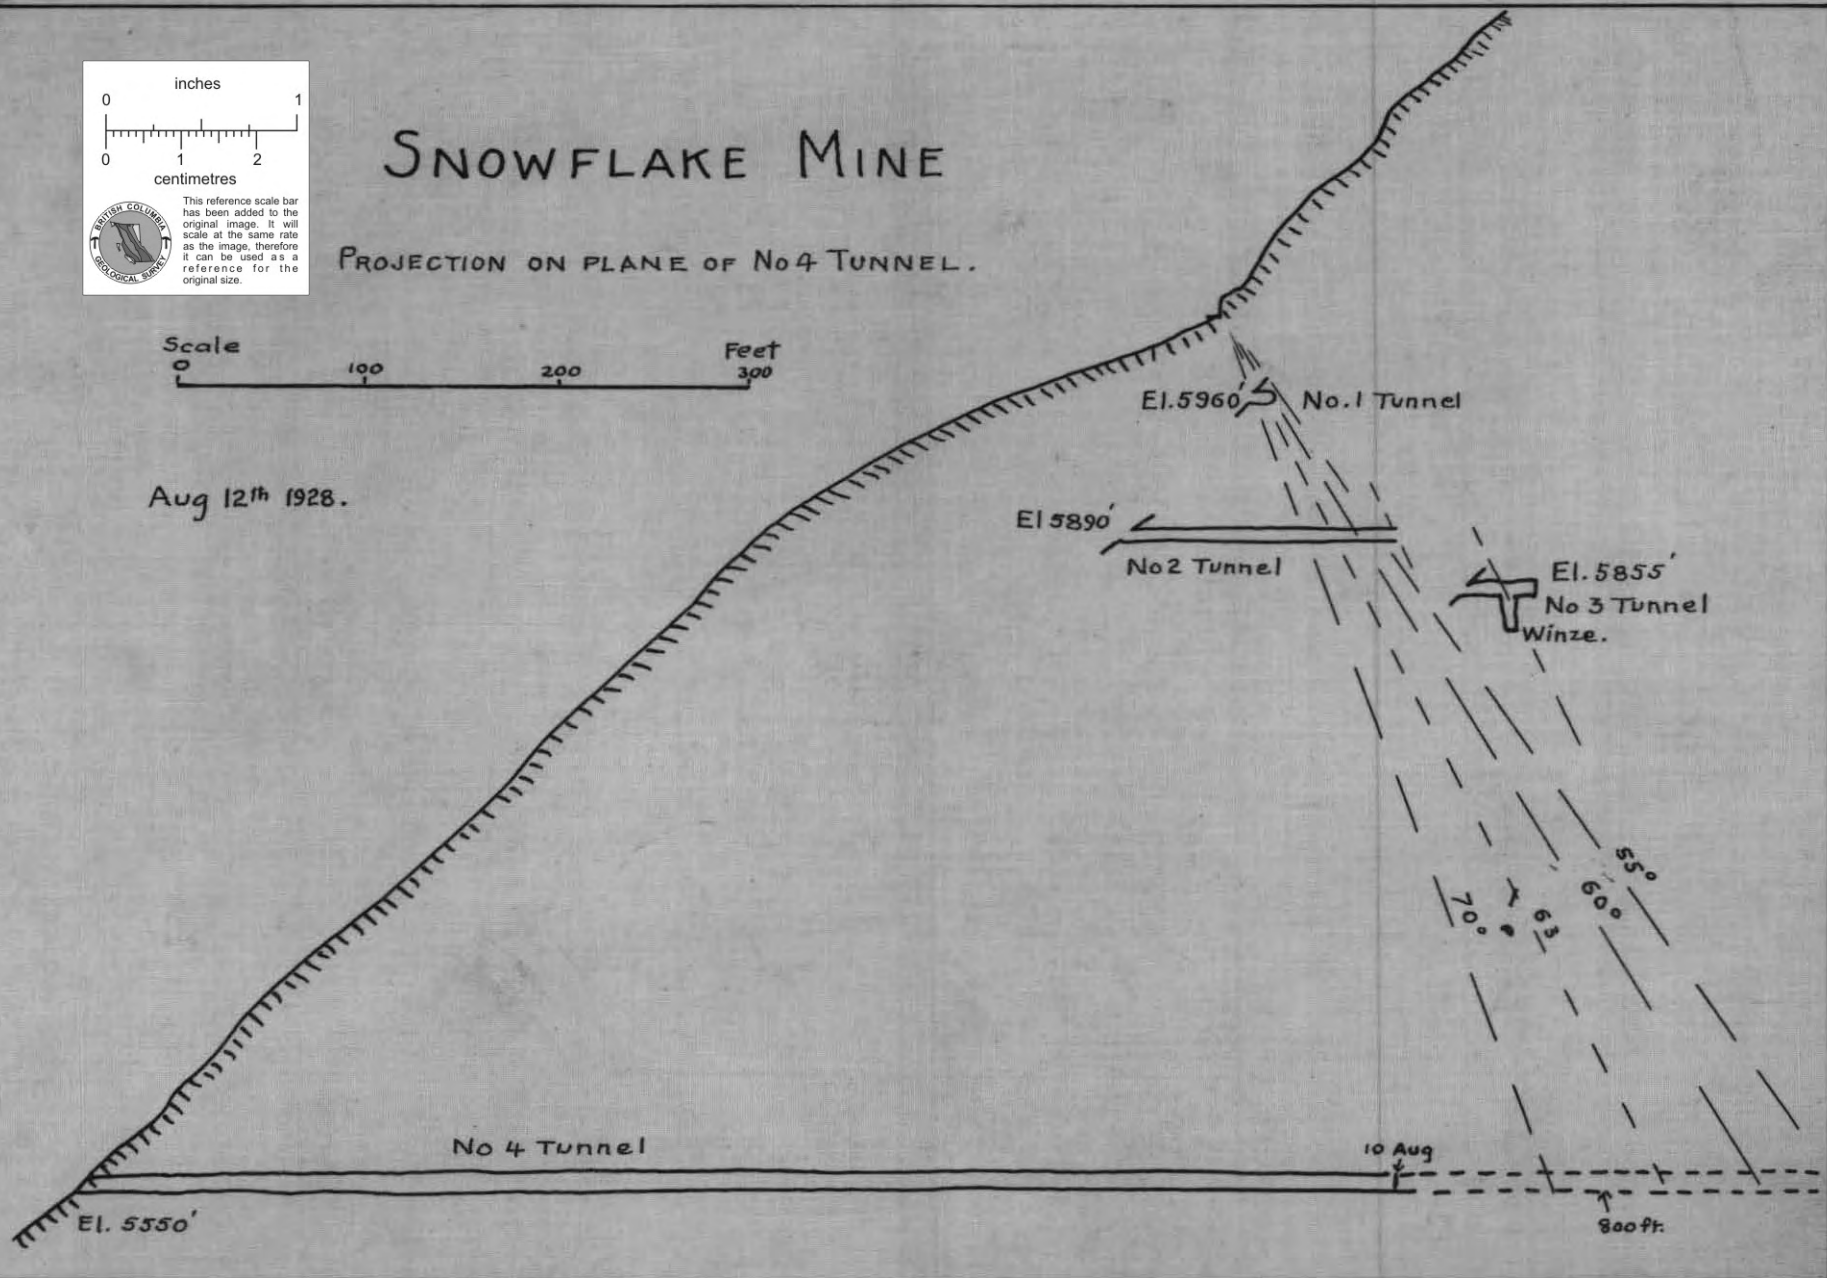

SNOWFLAKE MINE

PROJECTION ON PLANE OF No 4 TUNNEL.

Aug 12th 1928.

005106

82N003

PROPERTY FILE