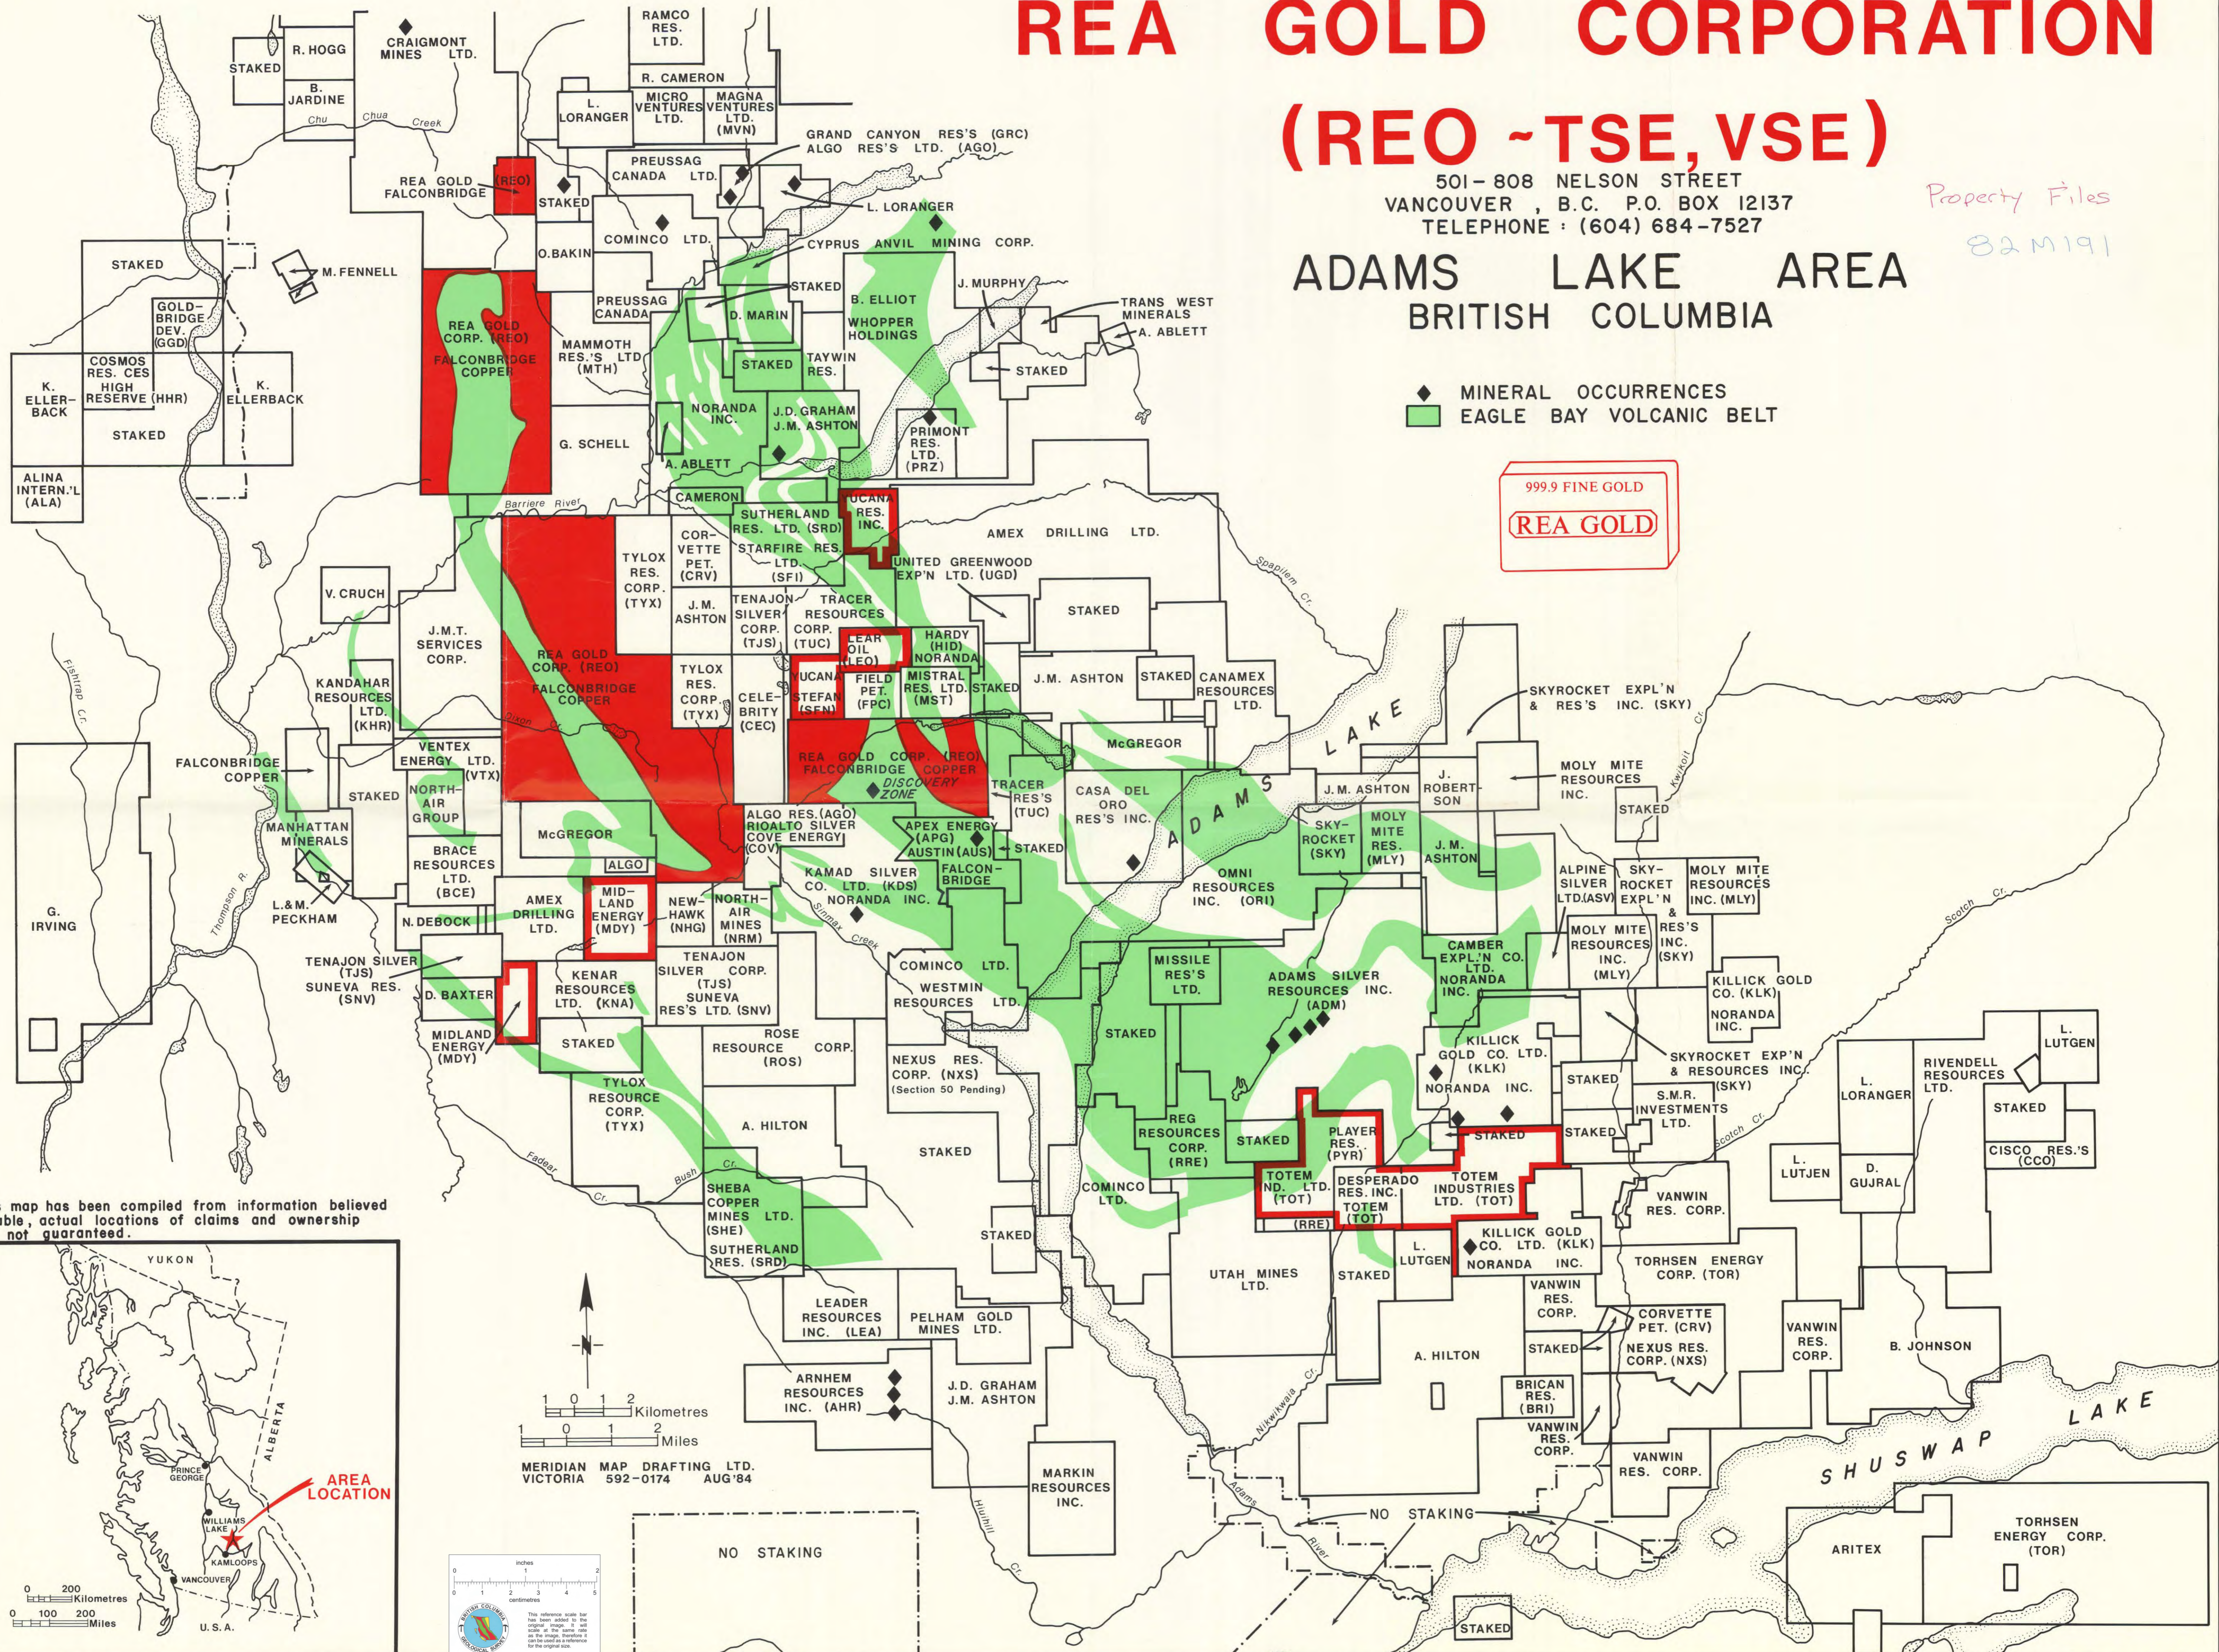

# REA GOLD CORPORATION

## (REO - TSE, VSE)

501-808 NELSON STREET  
 VANCOUVER, B.C. P.O. BOX 12137  
 TELEPHONE: (604) 684-7527

Property Files

82M191

### ADAMS LAKE AREA BRITISH COLUMBIA

◆ MINERAL OCCURRENCES  
 ■ EAGLE BAY VOLCANIC BELT

999.9 FINE GOLD  
**REA GOLD**

This map has been compiled from information believed reliable, actual locations of claims and ownership are not guaranteed.