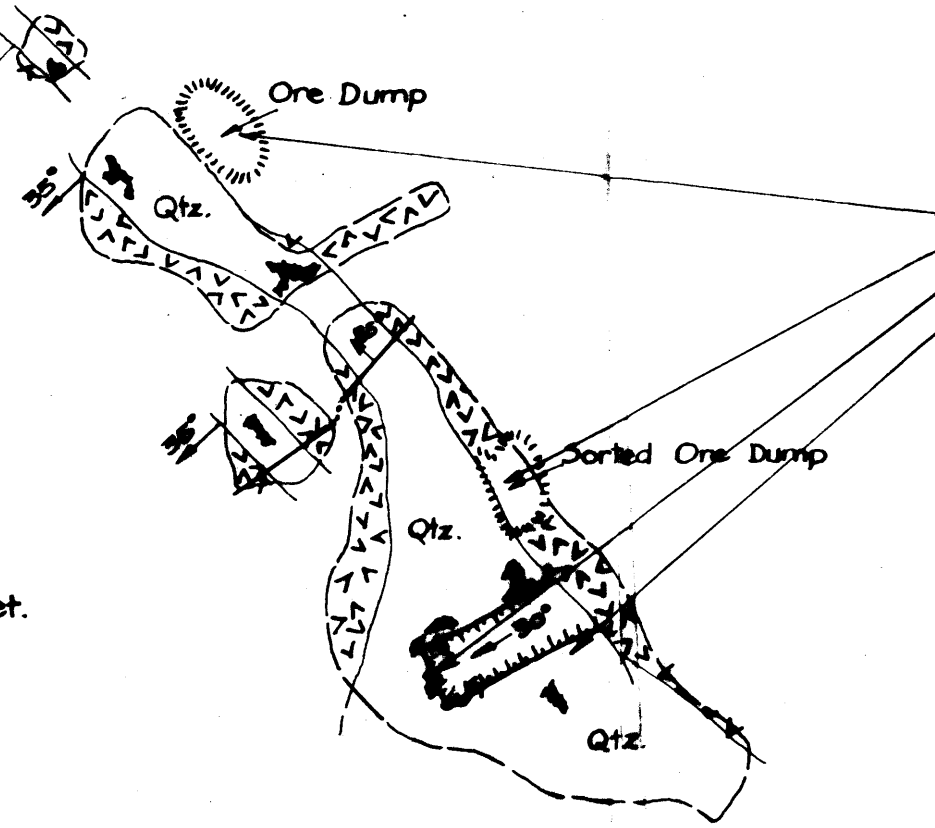

82M/12E

82M093 REUGE

LEGEND

- Open Cut 
- Stripping 
- Granite 
- Sulphides 
- Quartz 

NORTH

Scale 0 10 20 30 Feet.

0 1 inches

0 1 2 centimetres

This reference scale bar has been added to the original image. It will scale at the same rate as the image, therefore it can be used as a reference for the original size.

Width	Oz. Gold	Oz. Silver	% Copper	% Lead	% Zinc
Grab	0.02	8.3	Nil	4.4	Tr.
Grab	Tr.	18.4	Nil	15.5	3.7
Chip 8'x8'	Nil	11.4	Nil	5.9	Tr.
Chip 5'x7'	Tr.	Tr.	-	Tr.	-

PLAN.

82M093

PROPERTY FILE

B.C. Department of Mines, 1935.

not used.

Plan Mad River Group Showings, Kamloops M.D.

004957