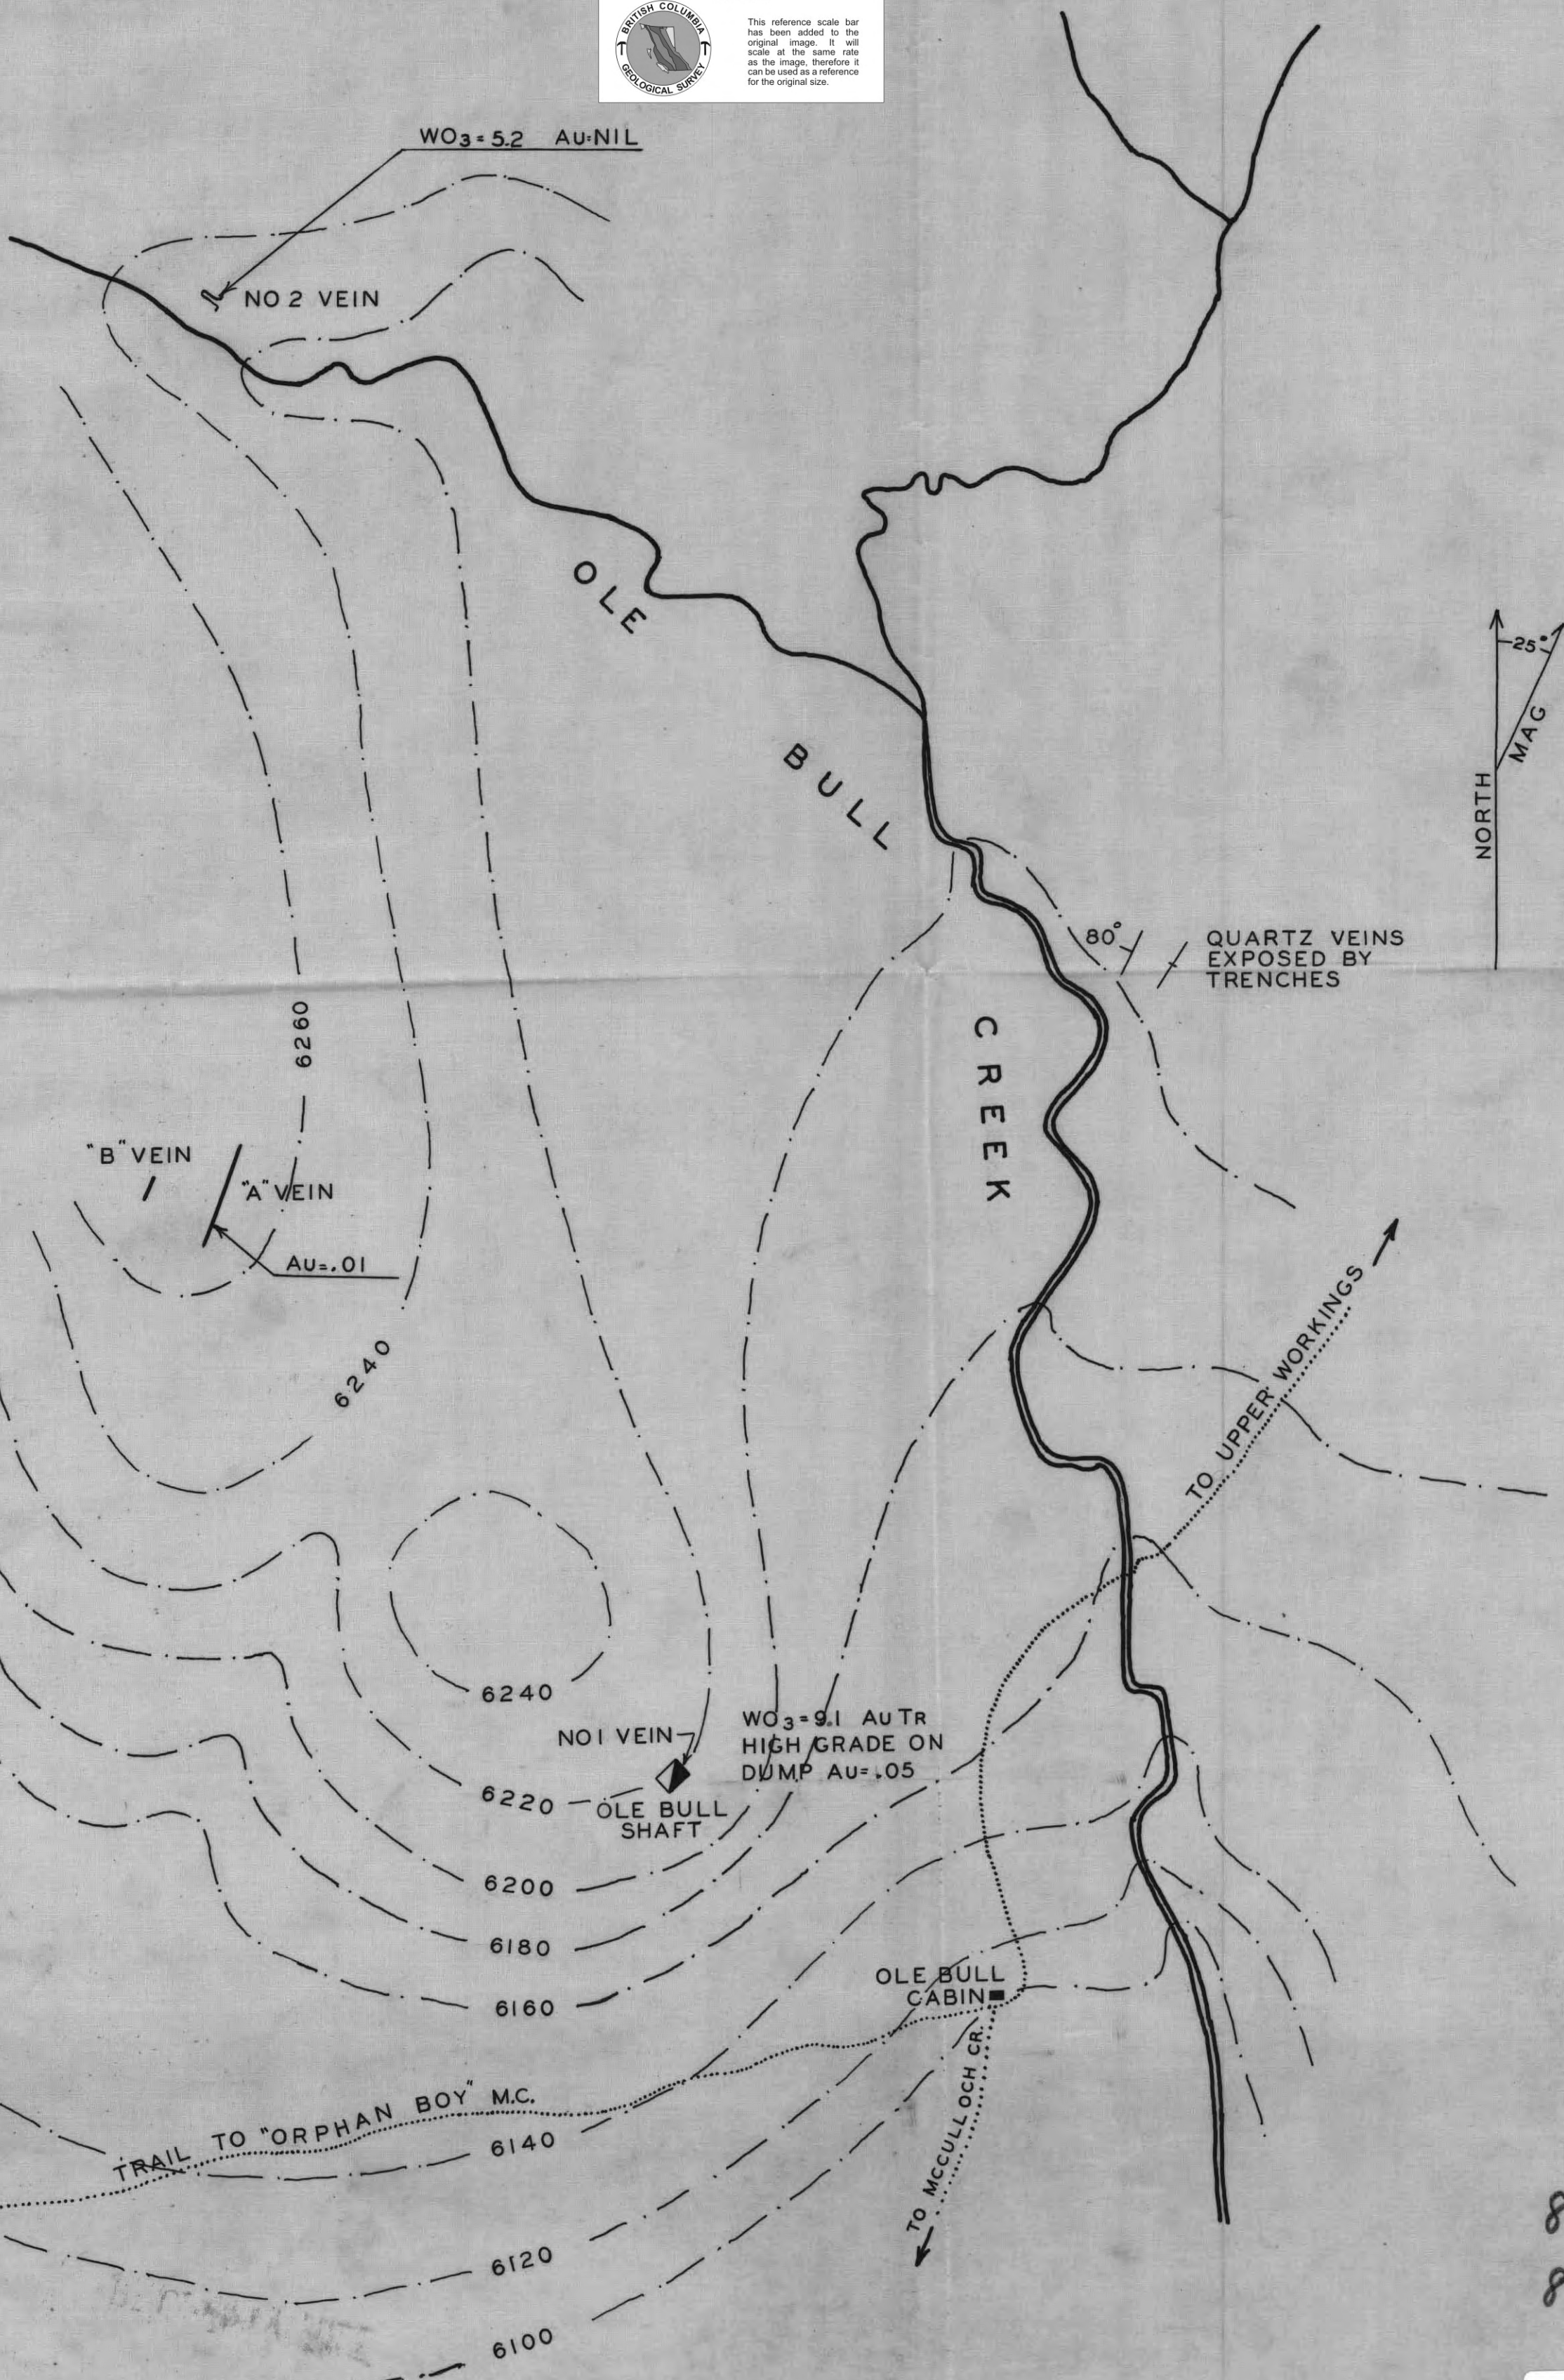

PROPERTY FILE

PLAN OF OLE BULL TUNGSTEN SHOWINGS

FROM PACE, COMPASS AND ANEROID, SURVEY

DATUM-CABIN=6100

ELEVATIONS-BAROMETRIC

82M/9W
82M-80

004928

FIG 4