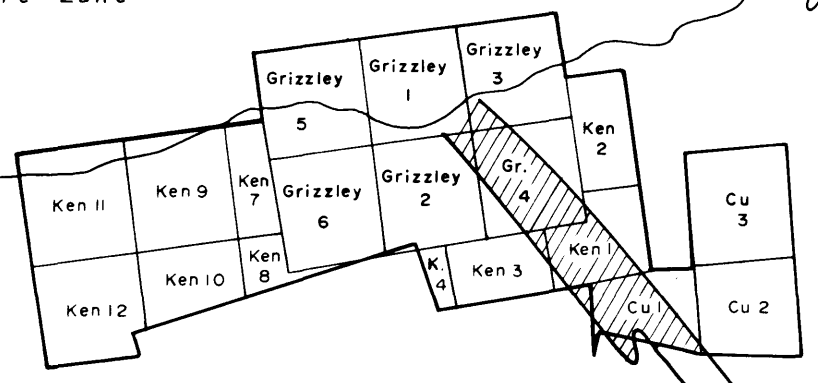

East Barriere Lake

CANADIAN SUPERIOR EXPLORATION LIMITED
SOUVENIR PROPERTY LOCATION MAP

SCALE: 1" = 1/2 MILE KAMLOOPS M.D. 82 M/S

PROPERTY FILE 82M049