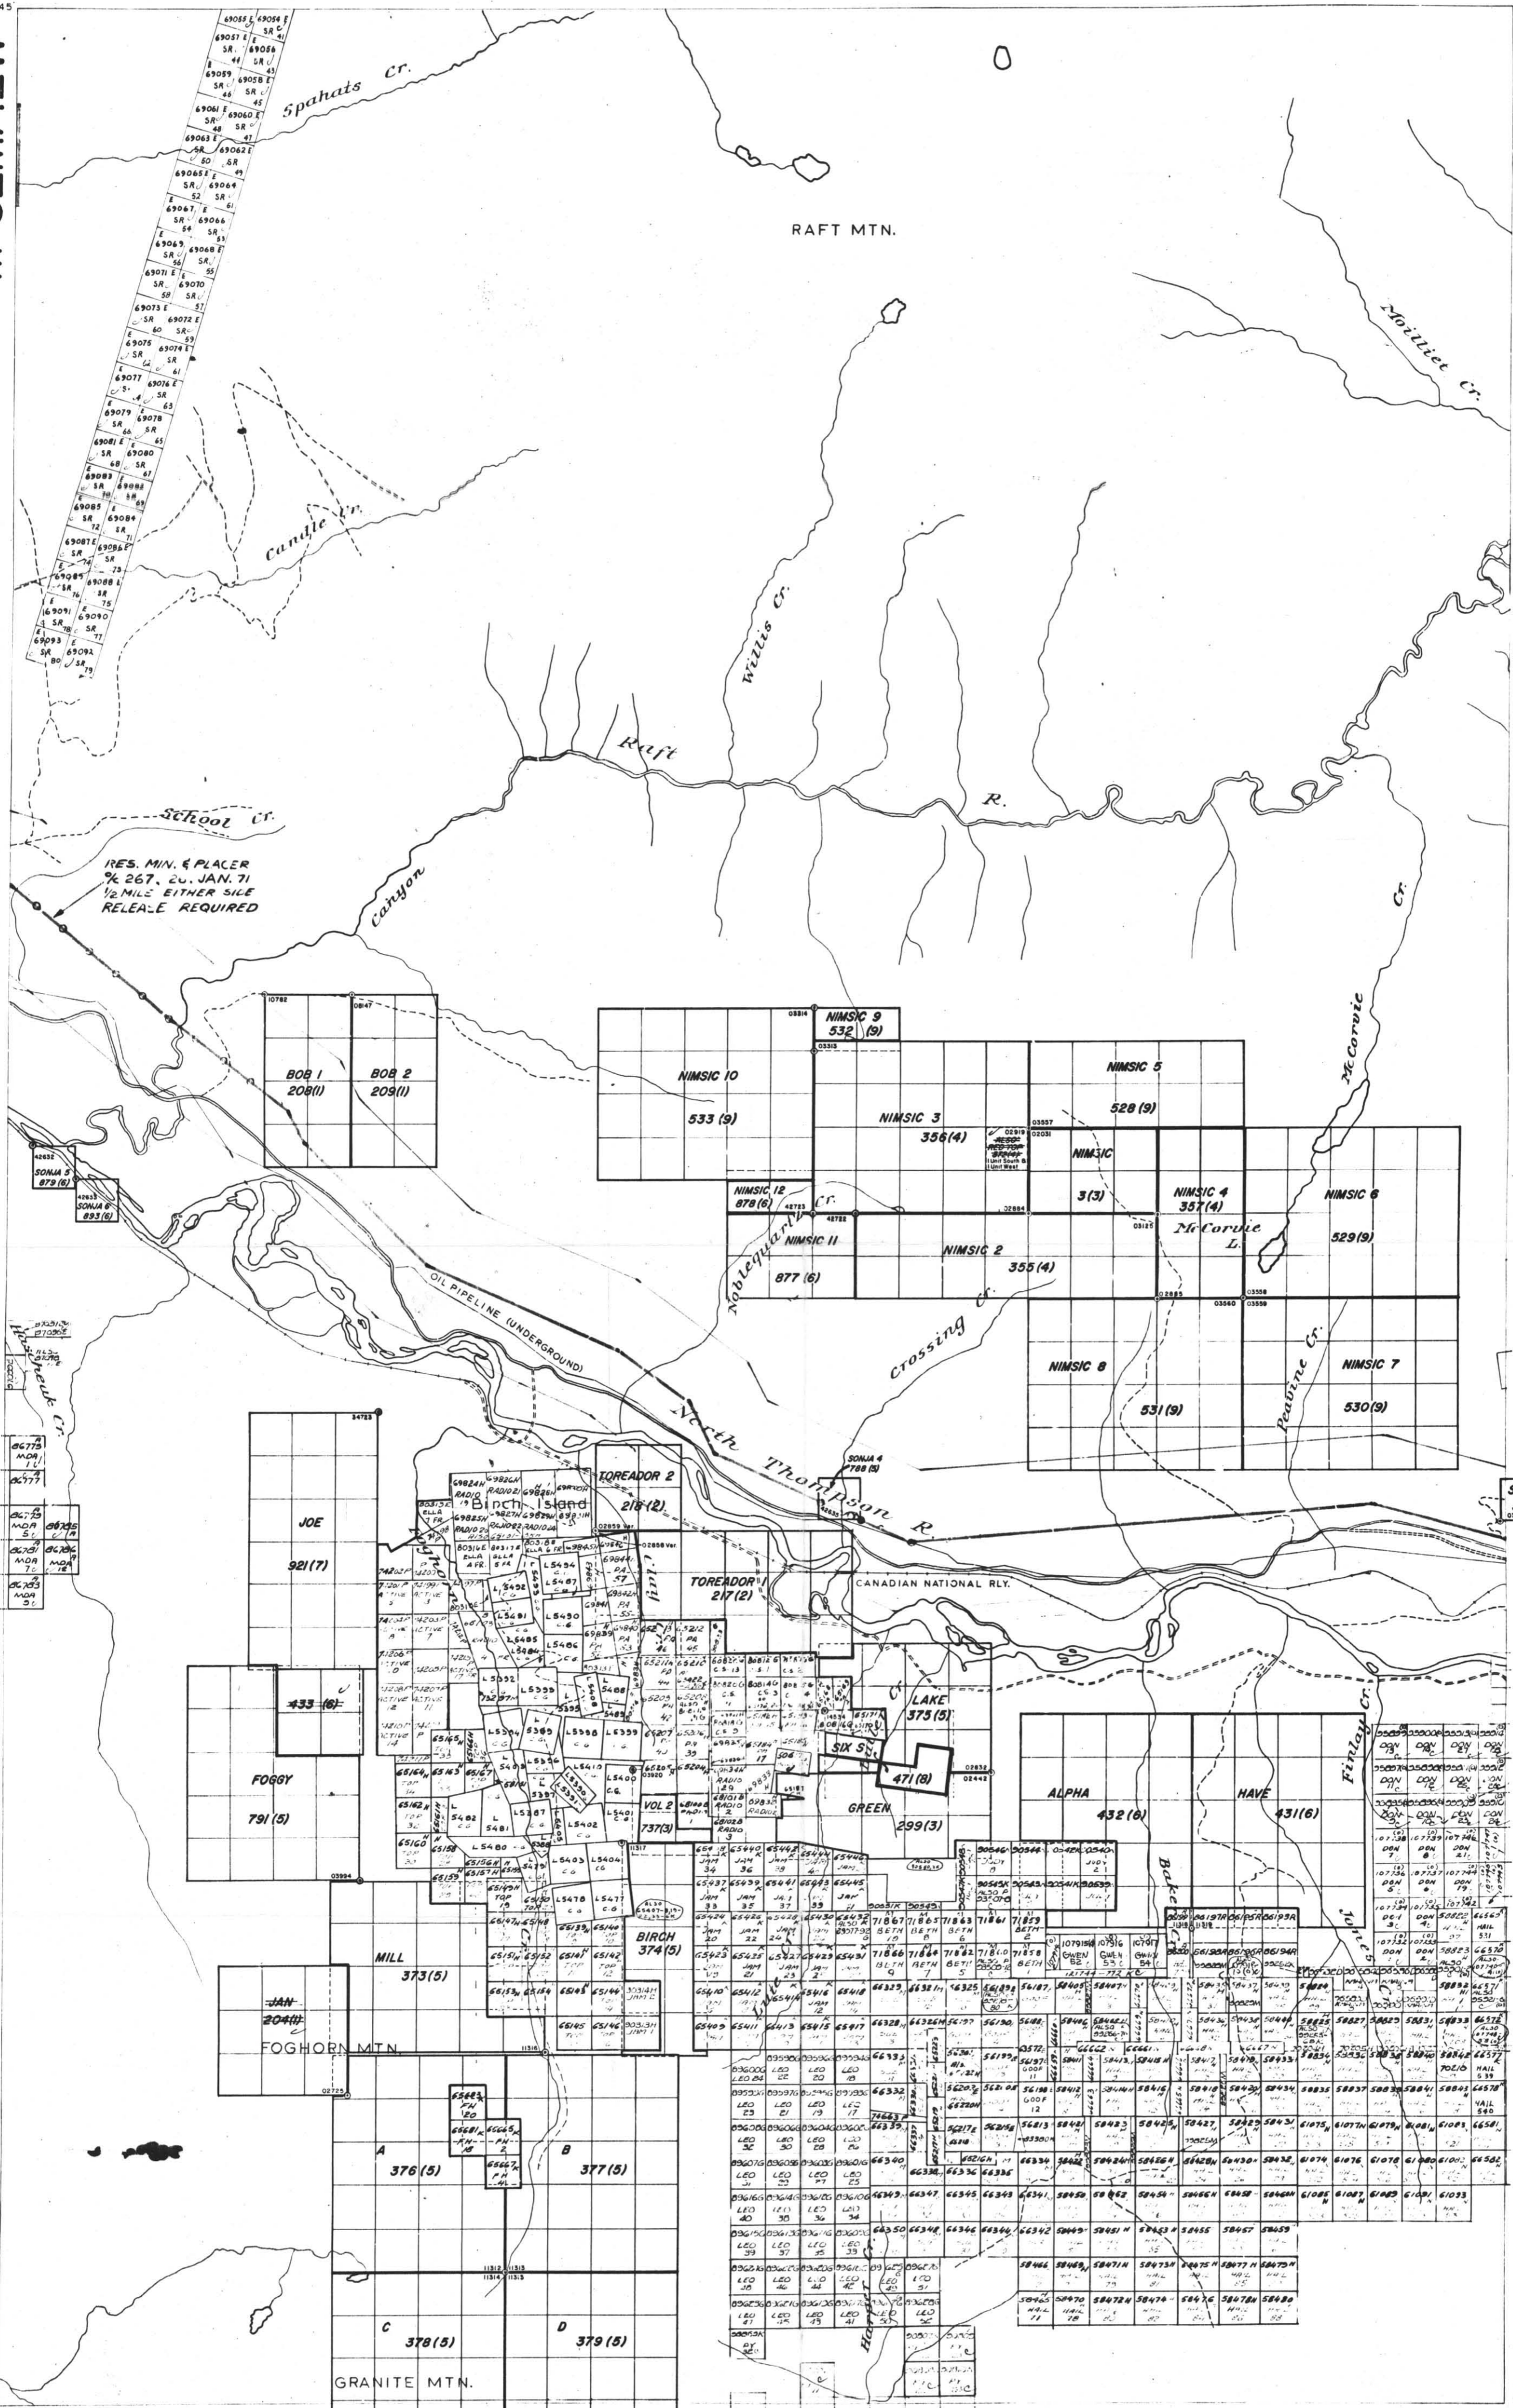

120°00'

TO NORTH SEE MAP 82 M/13 W

119°45'

51°45'

51°45'

M 82M/12W

5

6

5

4

3

2

1

TO WEST SEE MAP 82M/12E

TO EAST SEE MAP 82M/12E

82M021
PROPERTY FILE

2

1

KAMLOOPS MINING DIVISION

TO SOUTH SEE MAP 82 M/5 W

119°45'

DEPARTMENT OF MINES AND PETROLEUM RESOURCES
VICTORIA, B.C.

For up-to-date information on claims, see the Mining Division's website.

This map is prepared to serve as a guide to the positions of claims, mineral claims and placer mining and the mineral claims and mining.