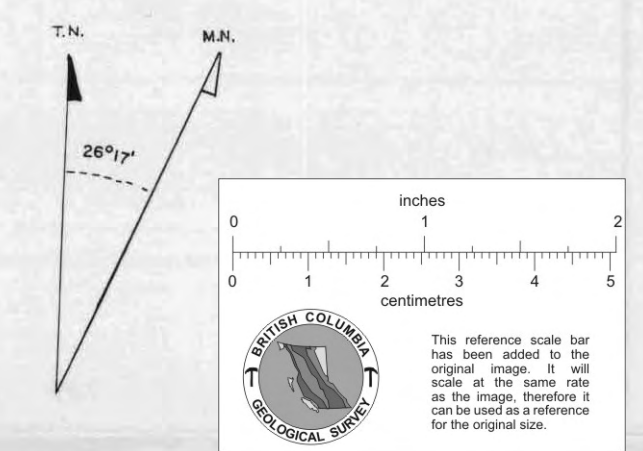

LEGEND

-  CONSOLIDATED REXSPAR MINERALS & CHEMICALS LTD.
-  REXSPAR HOUSING LTD.
-  CROWN GRANTS
-  MINERAL CLAIMS

SCALE 1" = 0.4 miles
 SCALE 1cm = 250m

**CONSOLIDATED REXSPAR
MINERALS & CHEMICALS LIMITED**

CLAIM MAP

KAMLOOPS MINING DISTRICT

Drawn by : M. PENNYFATHER		
Date : SEPT. 1978		
Scale : 1:25,000		82M/12W