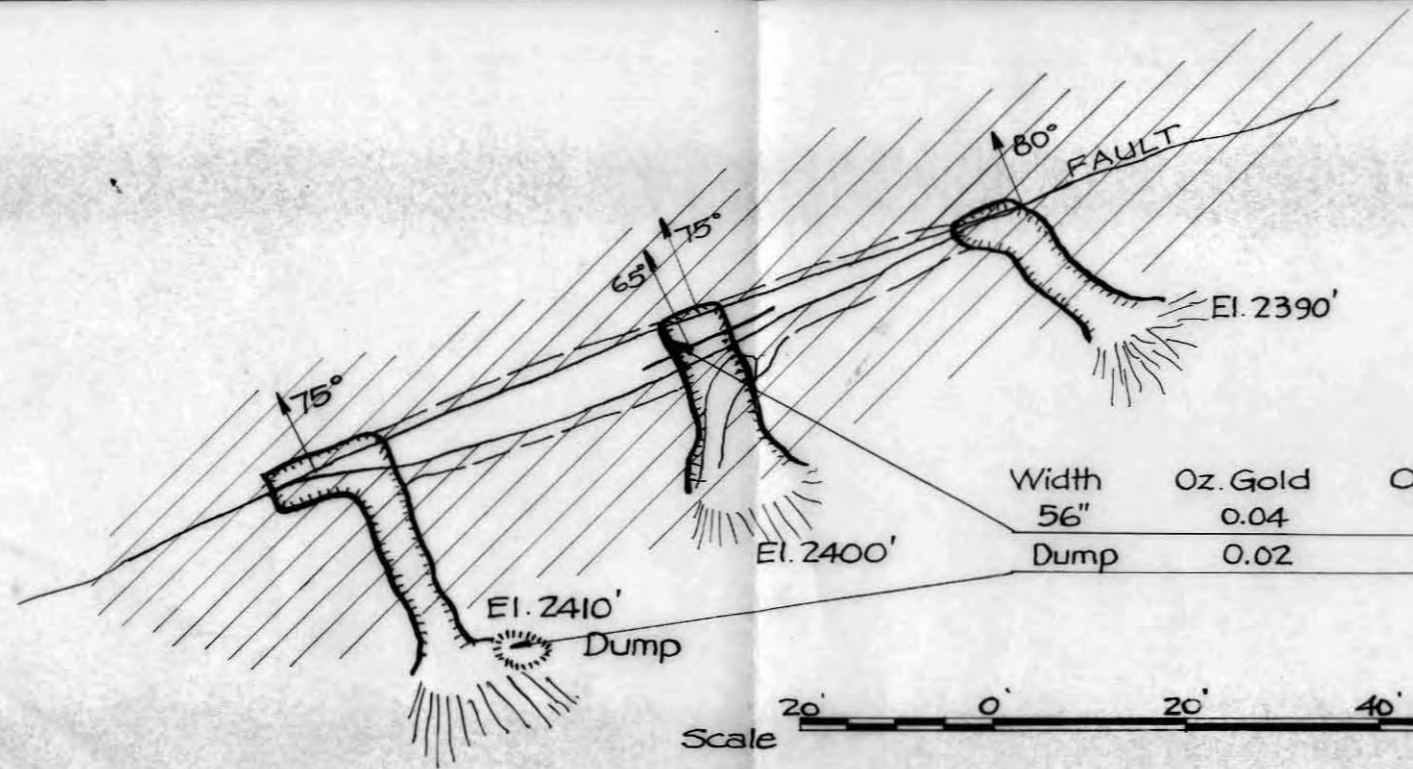

004447

This reference scale bar has been added to the original image. It will scale at the same rate as the image, therefore it can be used as a reference for the original size.

LEGEND

- Quartz
- Greenstone
- Opencuts
- Stripping

82L

Width	Oz. Gold	Oz. Silver
56"	0.04	2.0
Dump	0.02	0.8

B.C. Department of Mines, 1935.

Plan Lav Prospect, Vernon Mining Division.

PROPERTY FILE

119 50 -