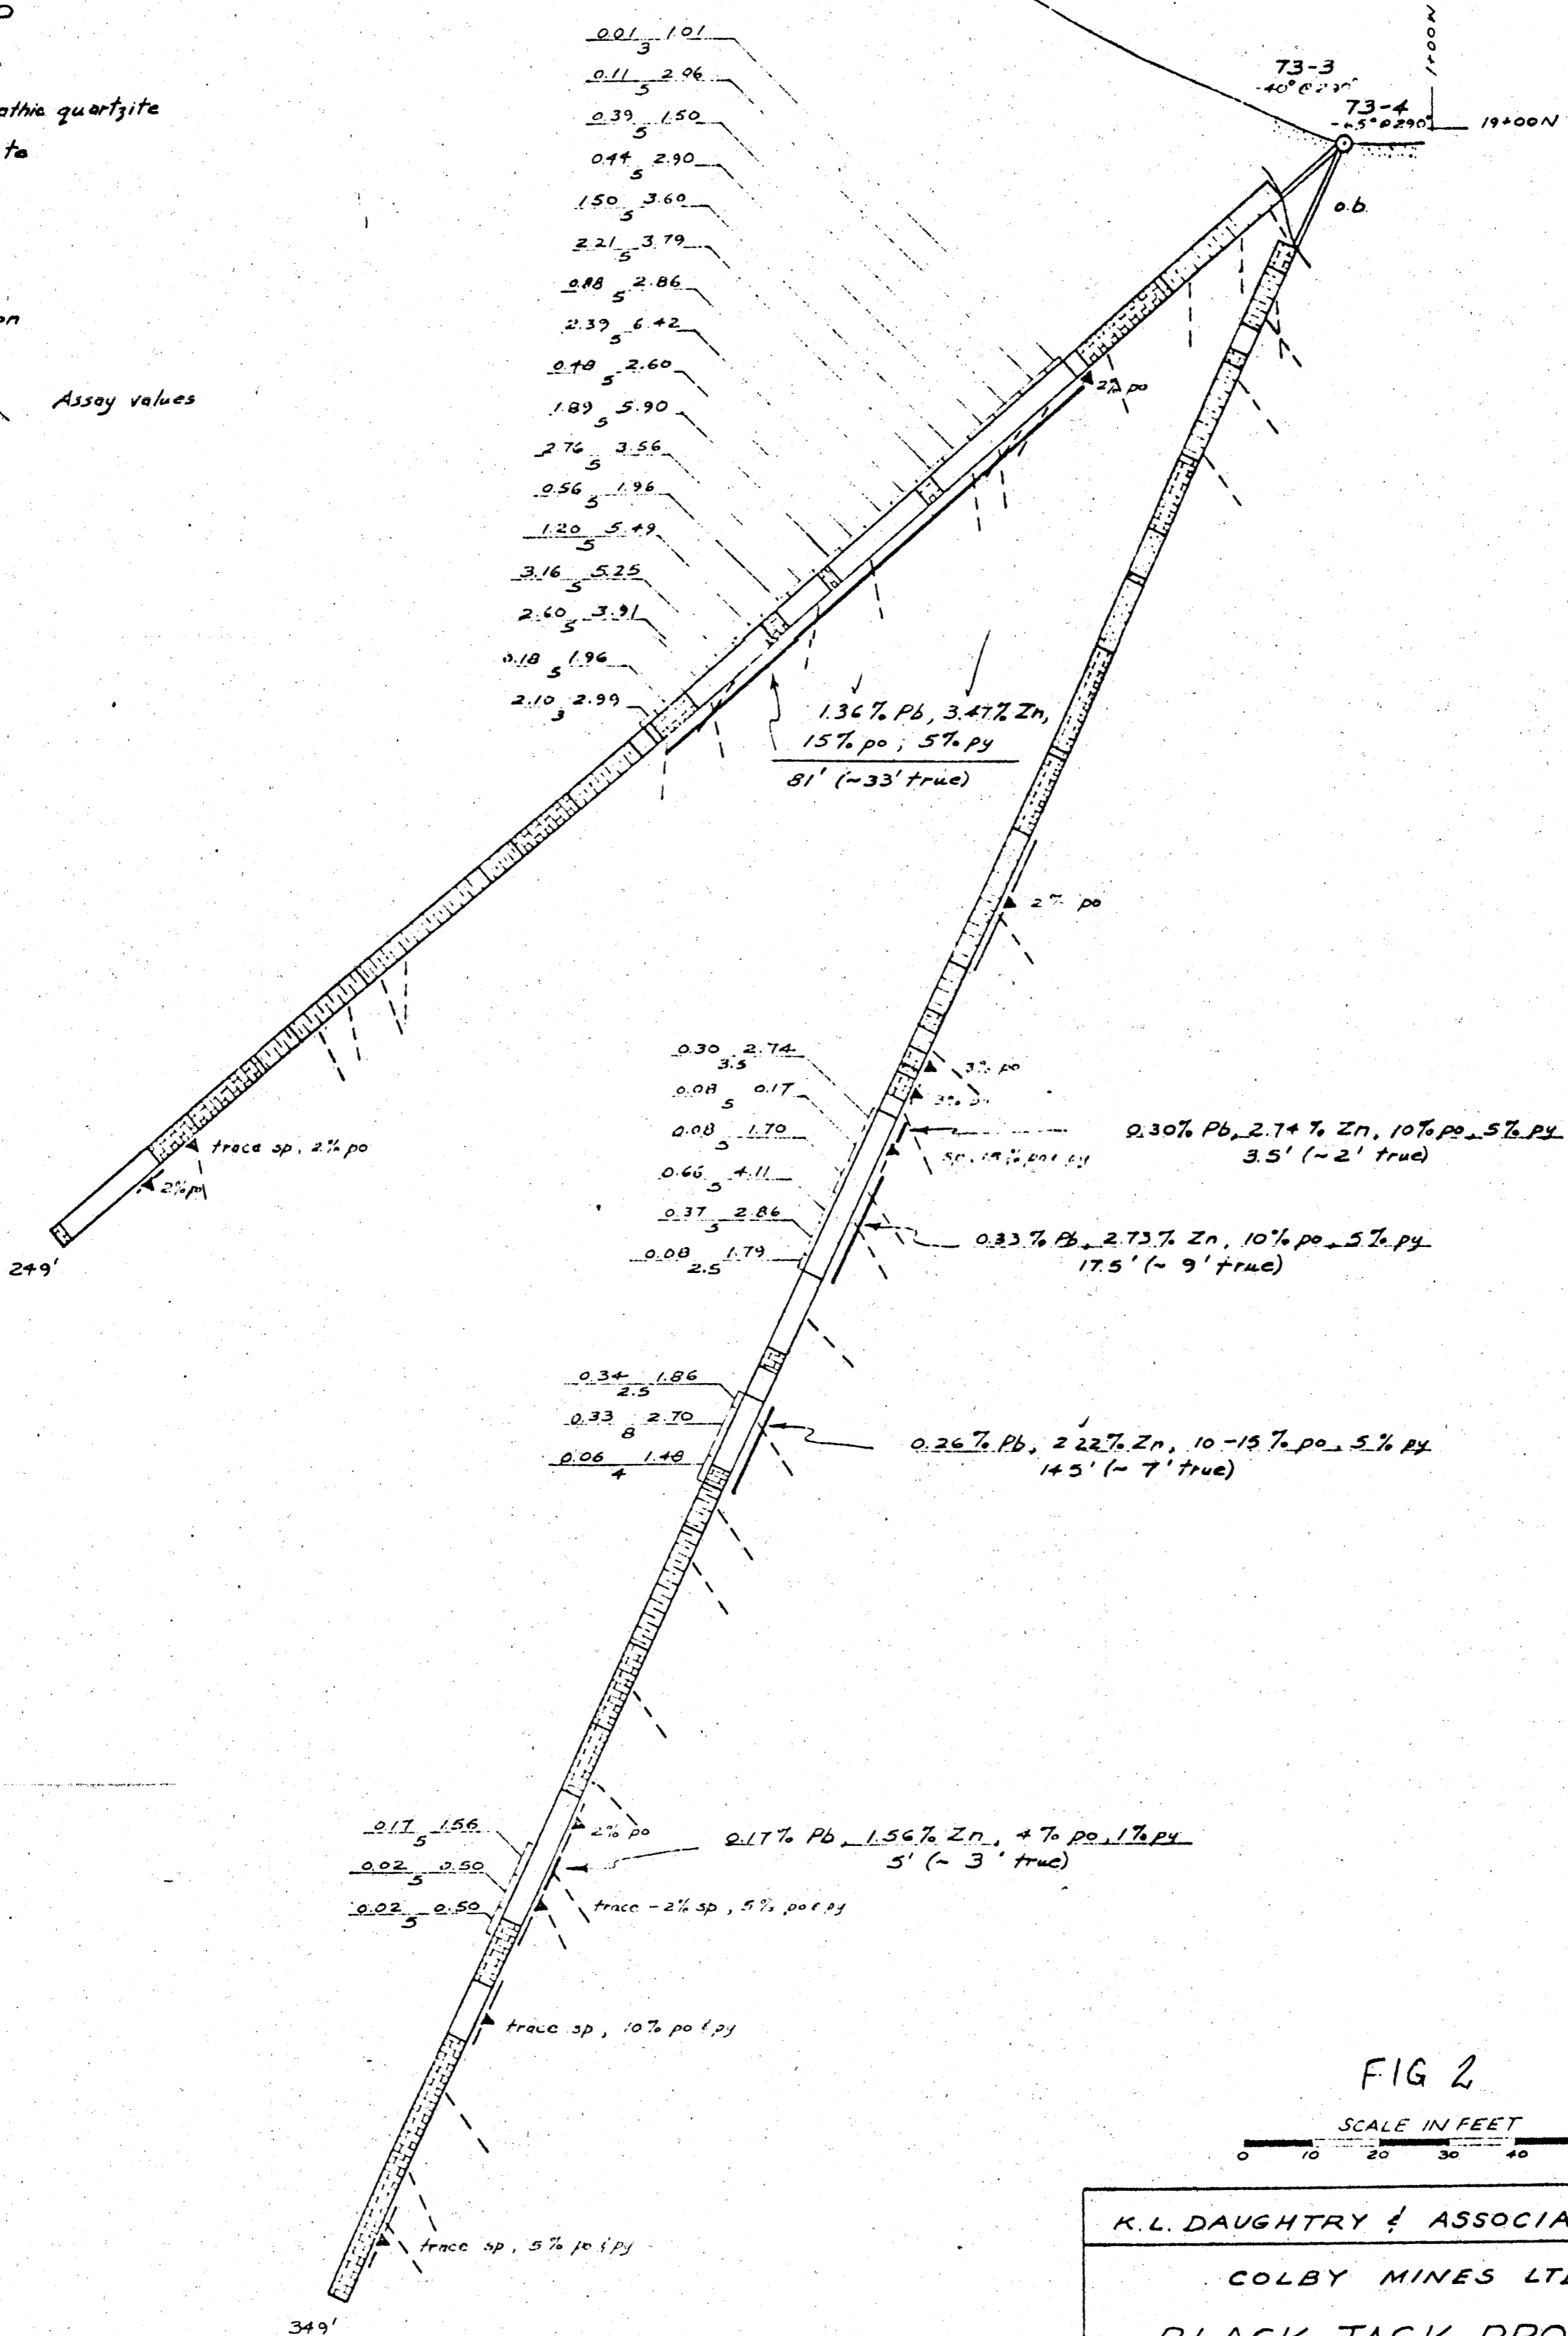

Zn-Pb

LEGEND

-  Feldspathic quartzite
-  Quartzite
-  Marble
-  Gneiss

foliation

$\frac{\% Pb}{width (feet)}$   $\frac{\% Zn}{width (feet)}$  Assay values

FIG 2

SCALE IN FEET  
0 10 20 30 40 50

K.L. DAUGHTRY & ASSOCIATES LTD  
 COLBY MINES LTD  
 BLACK JACK PROPERTY  
 VERNON M.D.

SECTION DDHs 73-3 &  
 73-4

004397

SCALE 1"=20'

DATE: FEBRUARY 1974