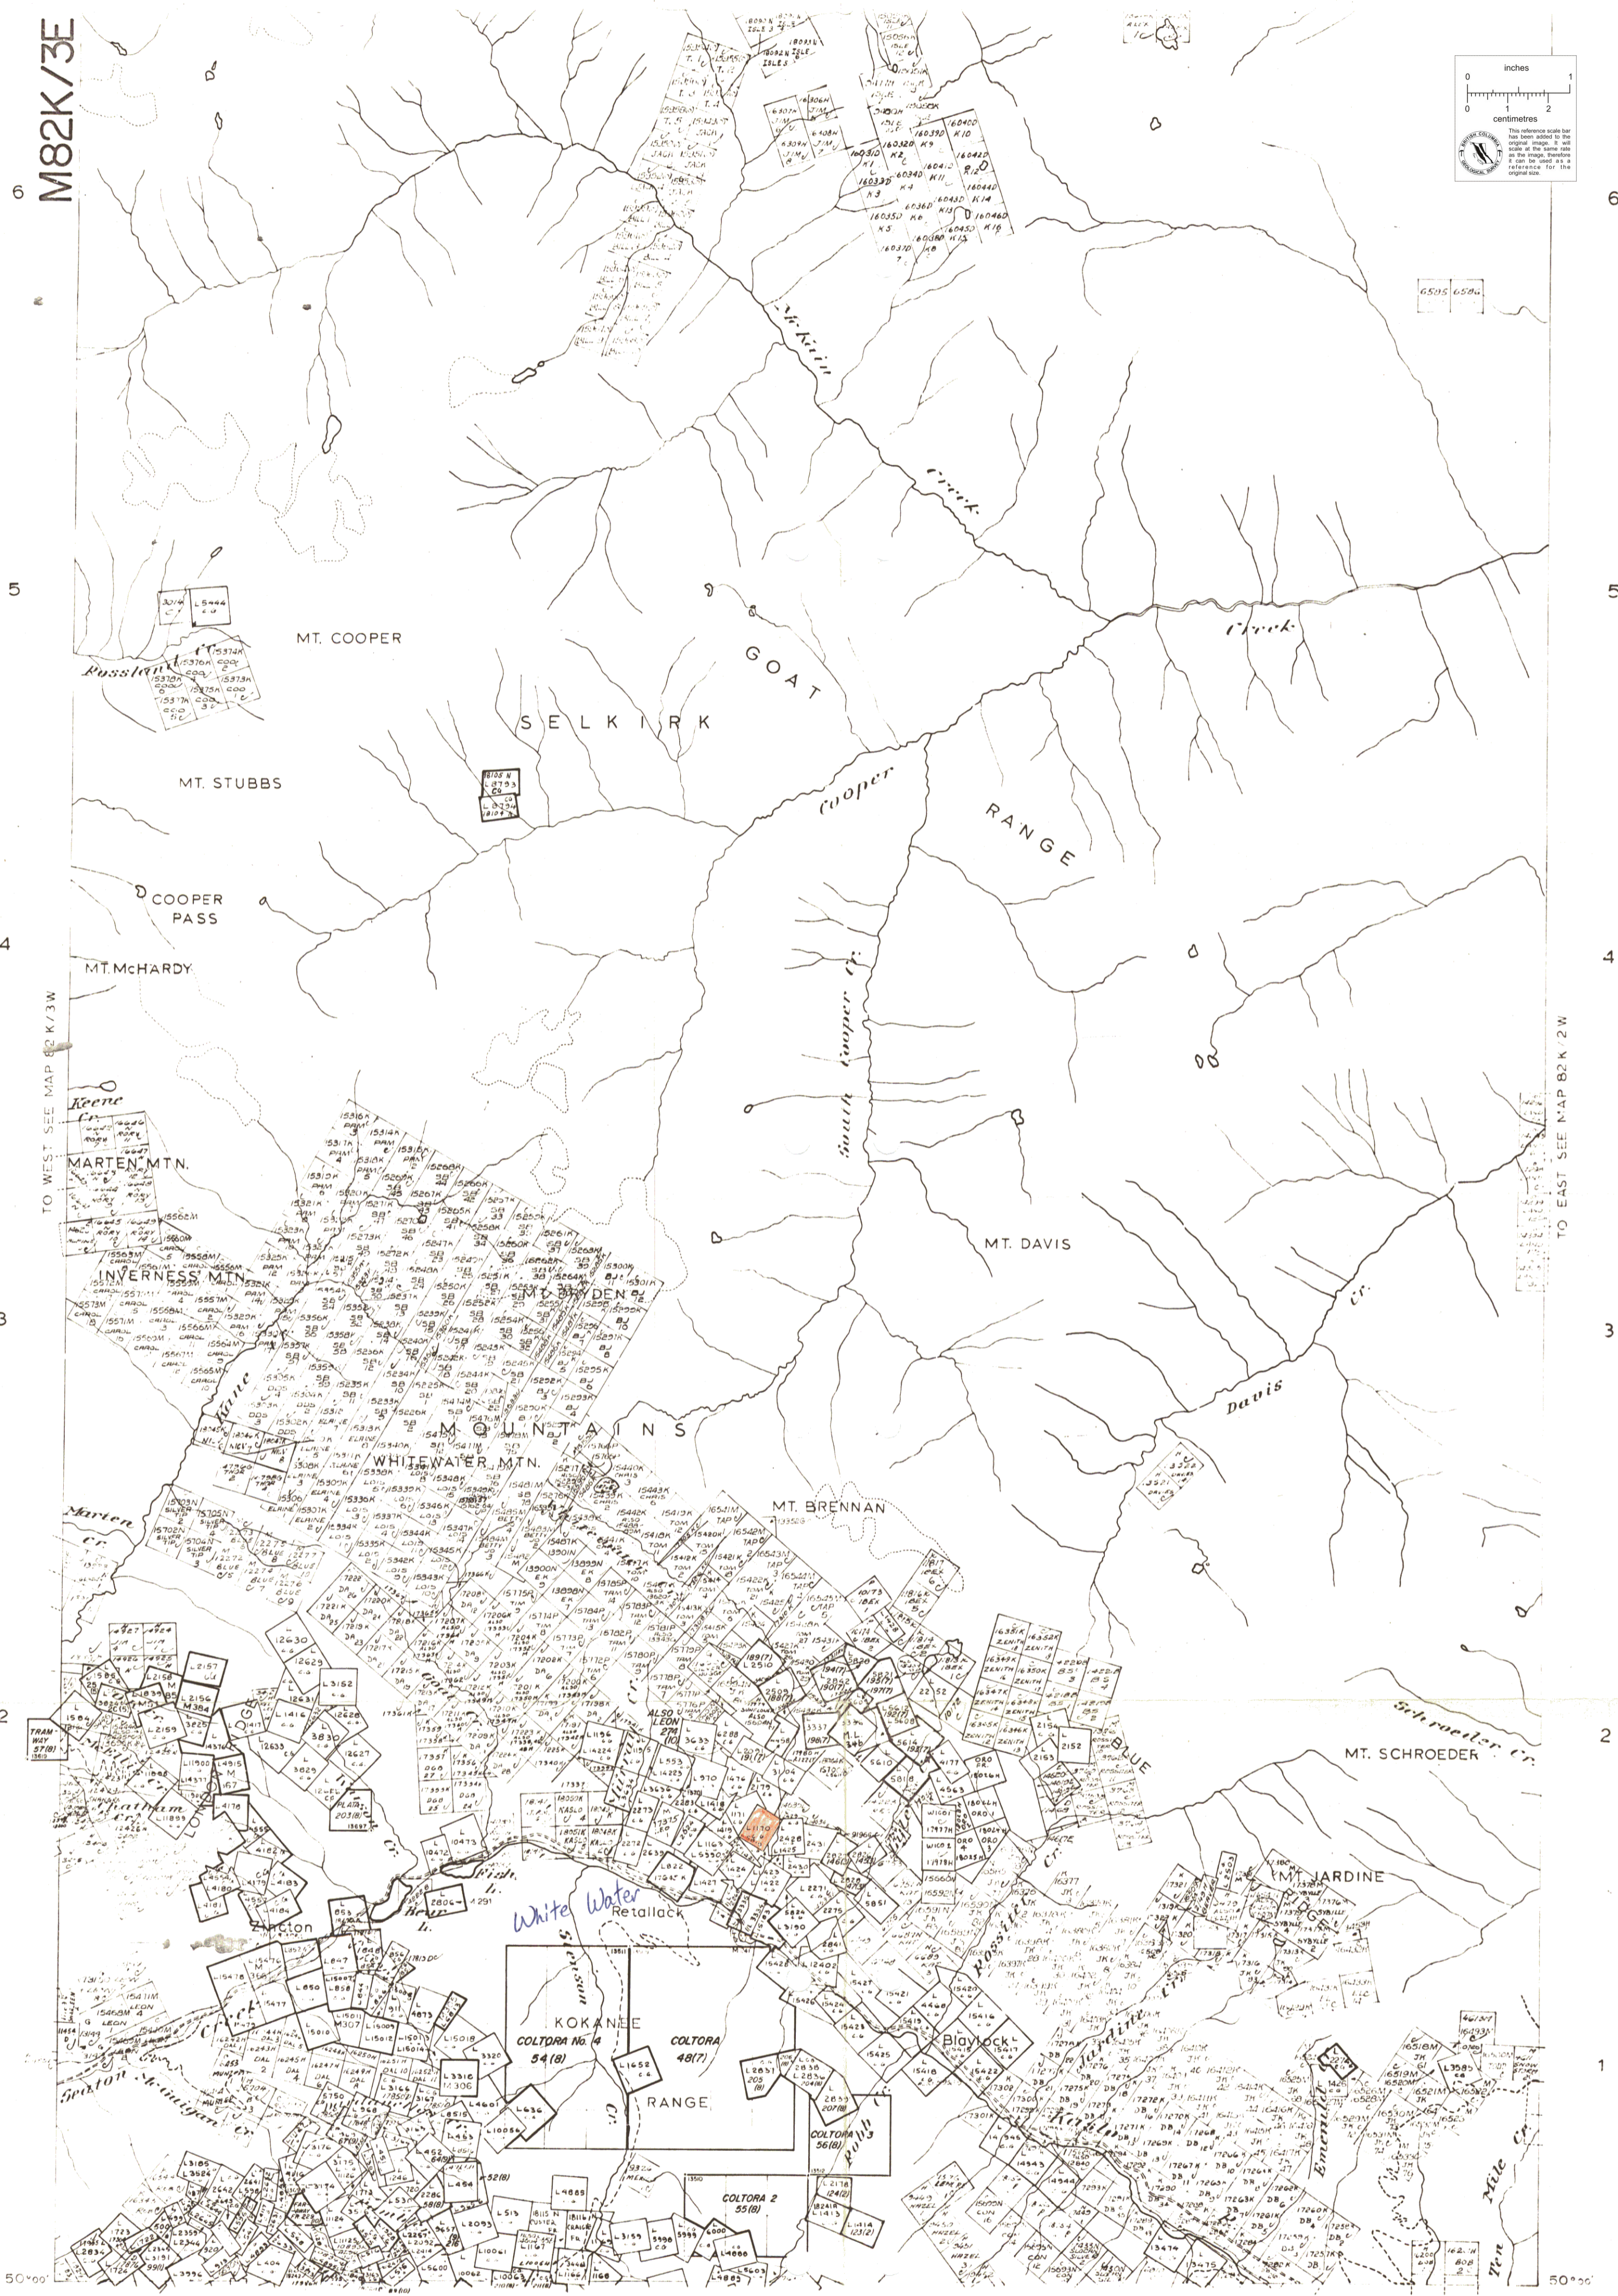

M82K/3E

TO WEST SEE MAP 82 K/3W

TO EAST SEE N-AP 82 K/2W

82

For up-to-date information on claims in any area you should

DEPARTMENT OF MINES AND PETROLEUM RESOURCES
VICTORIA, B.C.

This map is prepared to serve as a guide to the positions of located mineral claims and Blue Mountain Leases.

004298