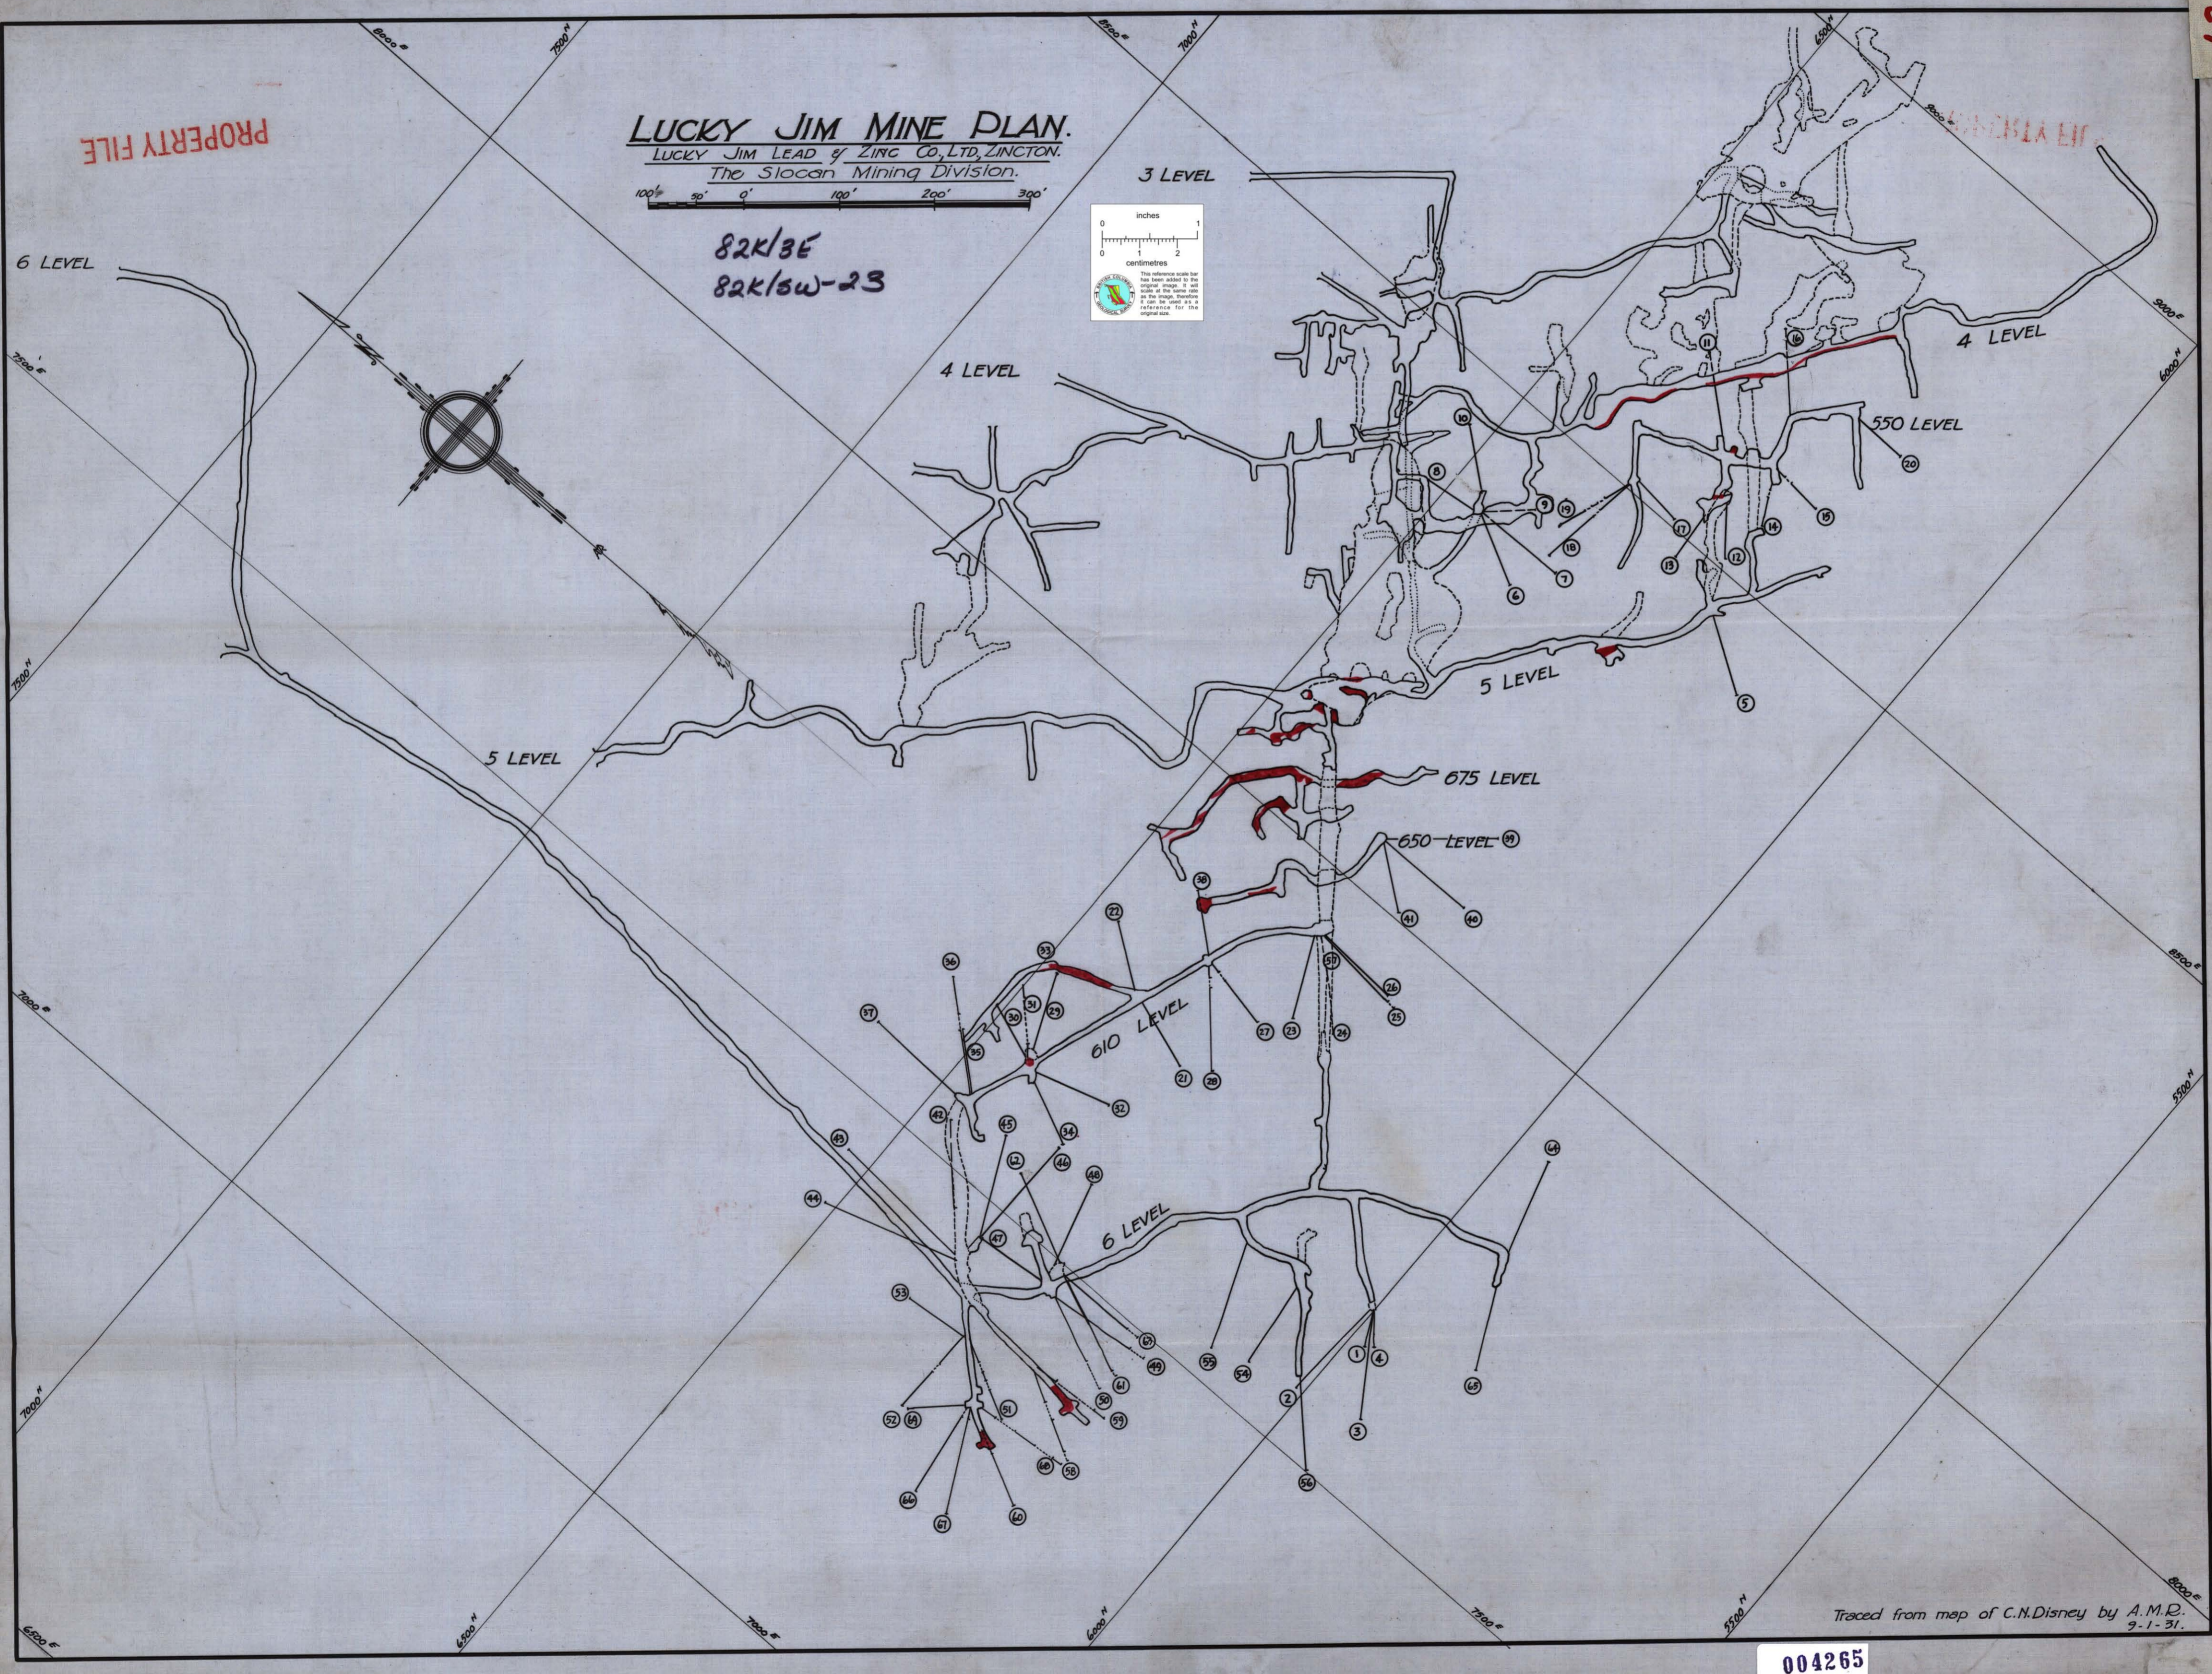

PROPERTY FILE

# LUCKY JIM MINE PLAN.

LUCKY JIM LEAD of ZINC Co., LTD., ZINCON.  
The Slocan Mining Division.

82K/3E  
82K/5W-23

Traced from map of C.N. Disney by A.M.D.  
9-1-31.

004265