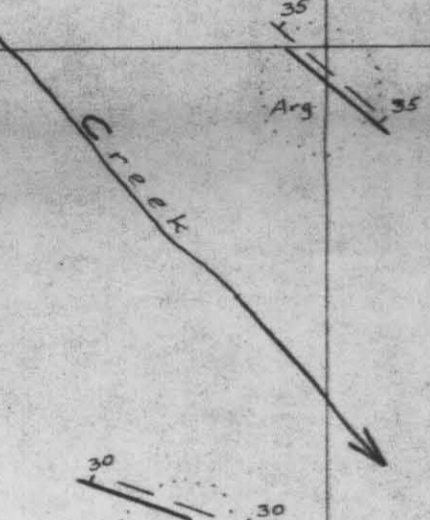

6700E

6200E

6500E

6800E

6100E

LUCKY JIM MINE  
SURFACE

Scale - 1" = 40'

M.S. Hudley  
Nov 1943