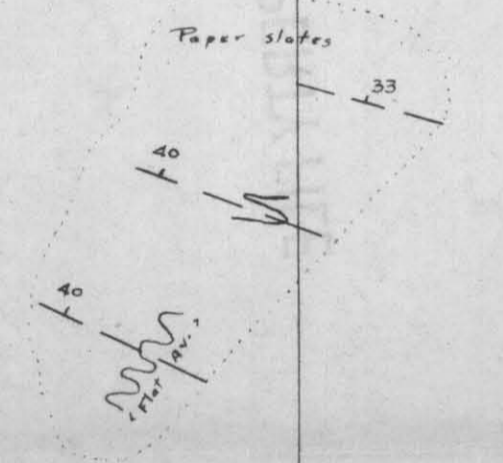

6700E

6200E

6500E

6800E

6100E

LUCKY JIM MINE  
SURFACE

Scale - 1" = 40'

M.S. Hudley  
Nov 1943