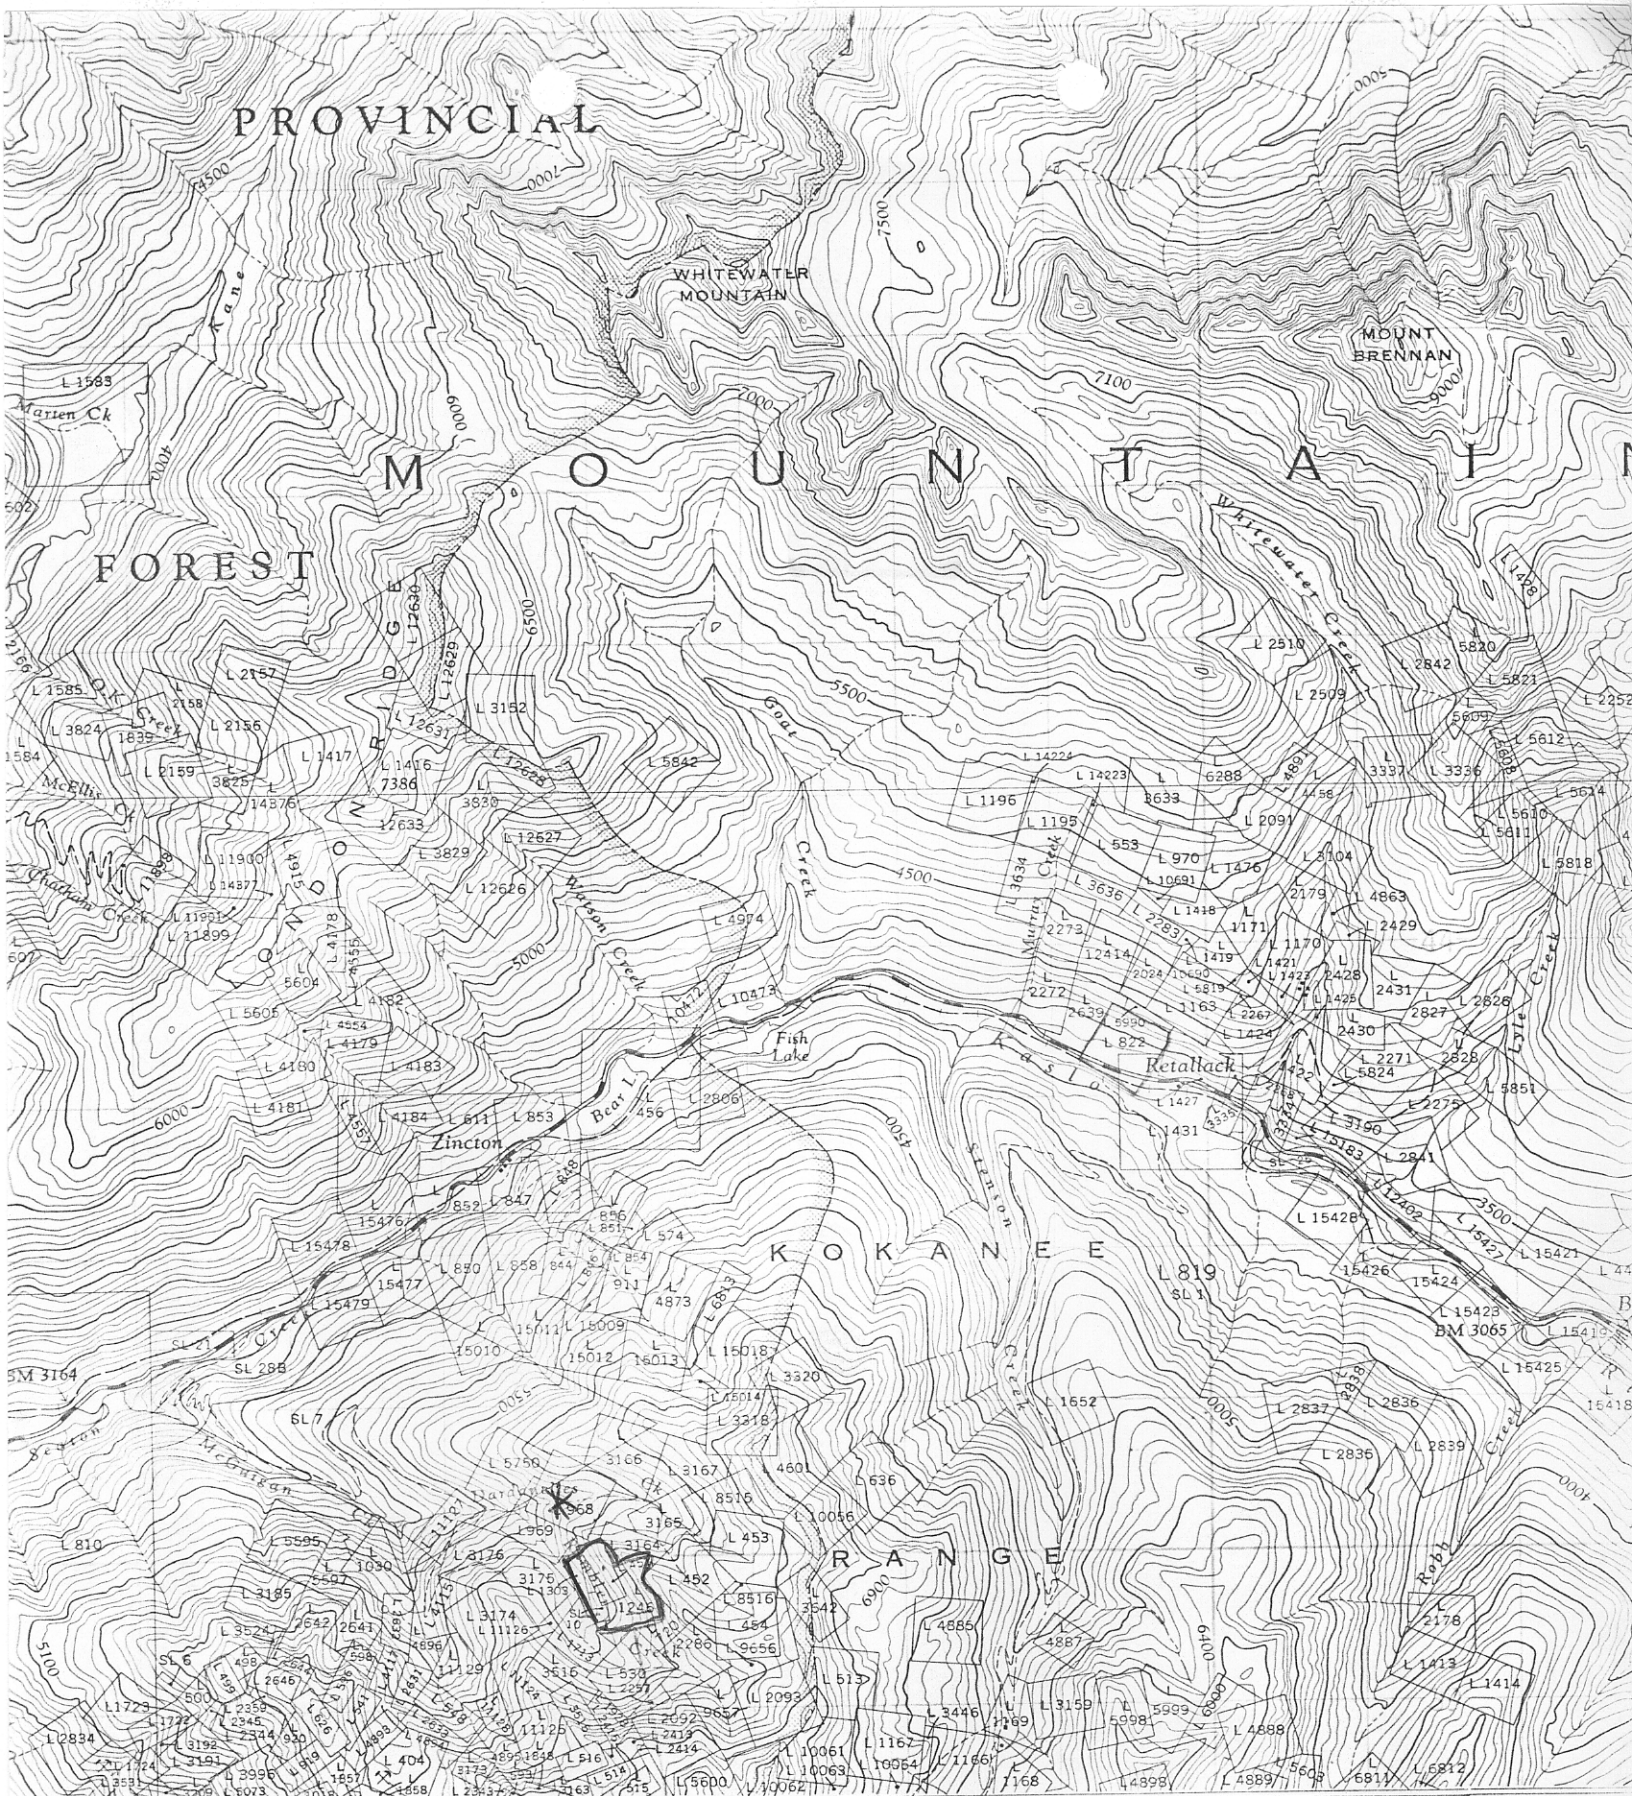

PROVINCIAL

FOREST

MOUNTAIN

WHITWATER MOUNTAIN

MOUNT BRENNAN

KOKANE

RANGE

15' 483000m E. 84 85 86 87 88 89 90 91 92

Printed by the SURVEYS AND MAPPING DEPARTMENT OF MINES AND TECHNICAL SURVEYS, from air photographs taken in 1953. Can be obtained from the Map Distribution Office, Department of Mines and Technical Surveys, Ottawa

Rambler 1246
~~Post 451~~
~~Starcher 1293~~

ROSEBERY
KOOTENAY DISTRICT
BRITISH COLUMBIA
004252