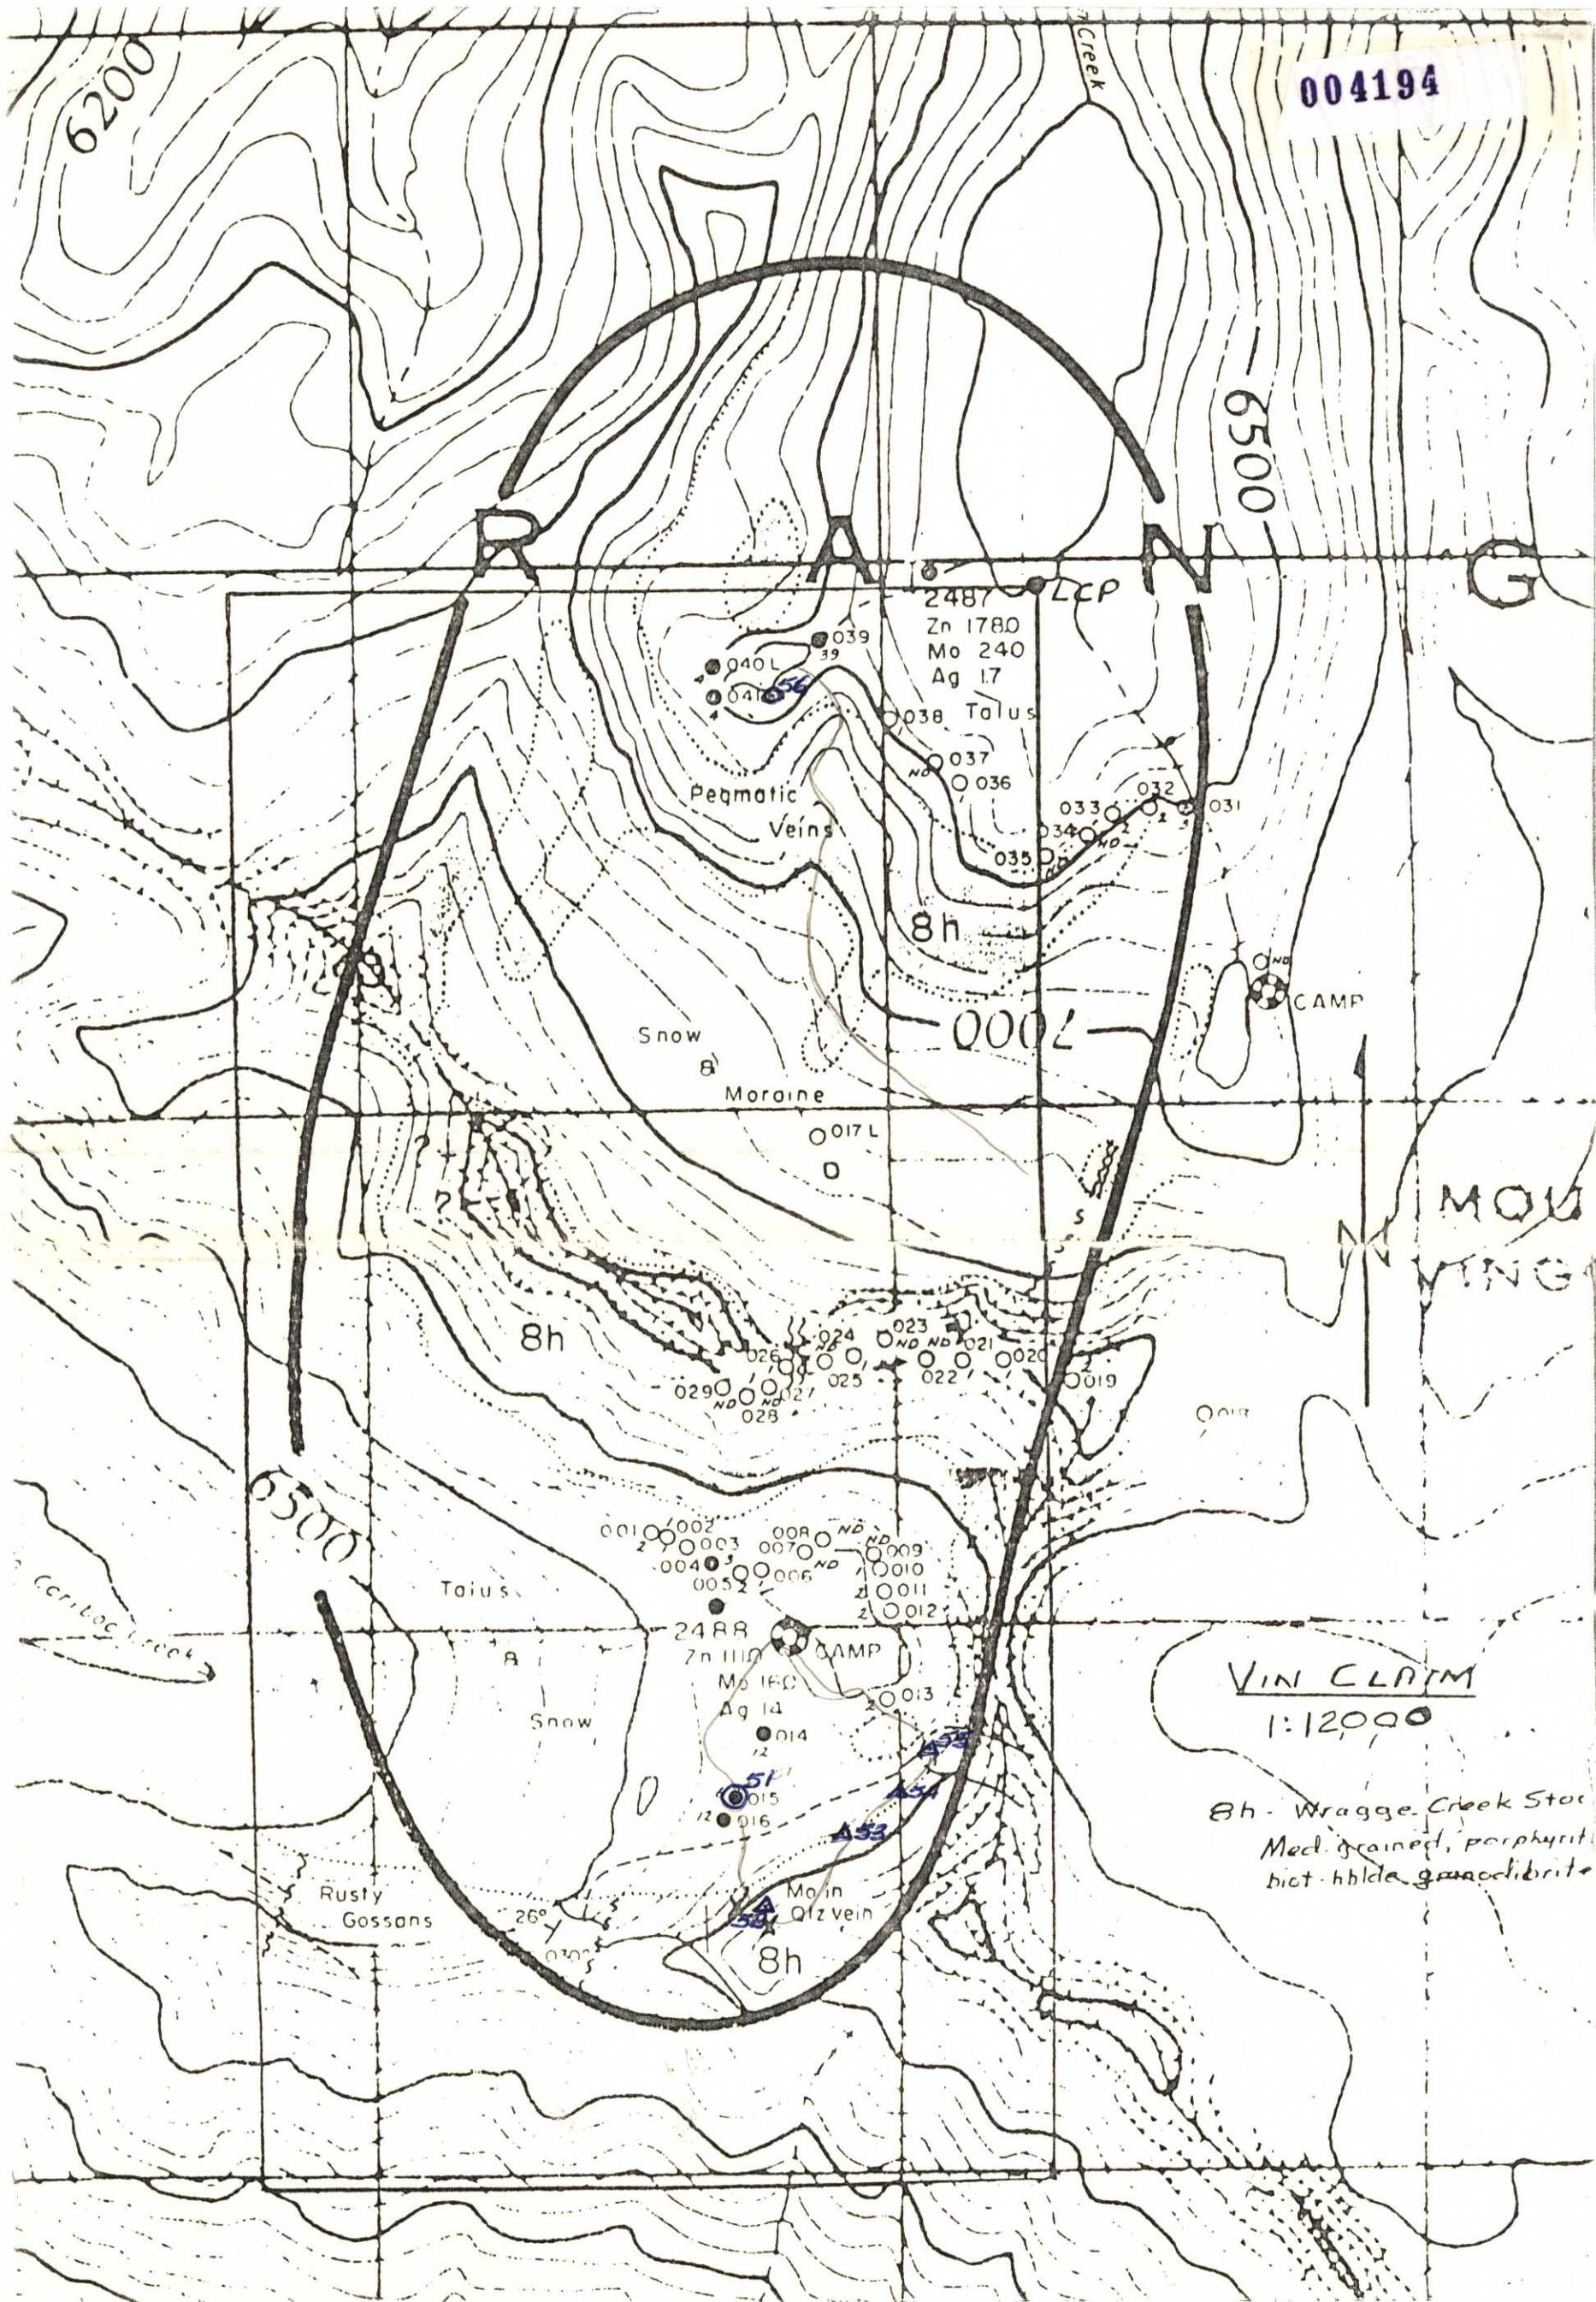

004194

MOUNTAIN

VIN CLAIM
1:12000

8h - Wragge Creek Str
Med. grained, porphyritic
biot-hblde granodiorite

2487 LCP
Zn 1780
Mo 240
Ag 17

038 Talus

Pegmatic Veins

8h

Snow Moraine

0017 L

8h

Talus
0010 0002 0003 0007 0009
0004 0005 0006 0010 0011
0052 0012 0013 0014 0015 0016

2488 CAMP
Zn 1110
Mo 160
Ag 14

Rusty Gossans

Mo in Qtz vein

8h

This reference scale bar has been added to the original image. It will scale at the same rate as the image, therefore it can be used as a reference for the original size.