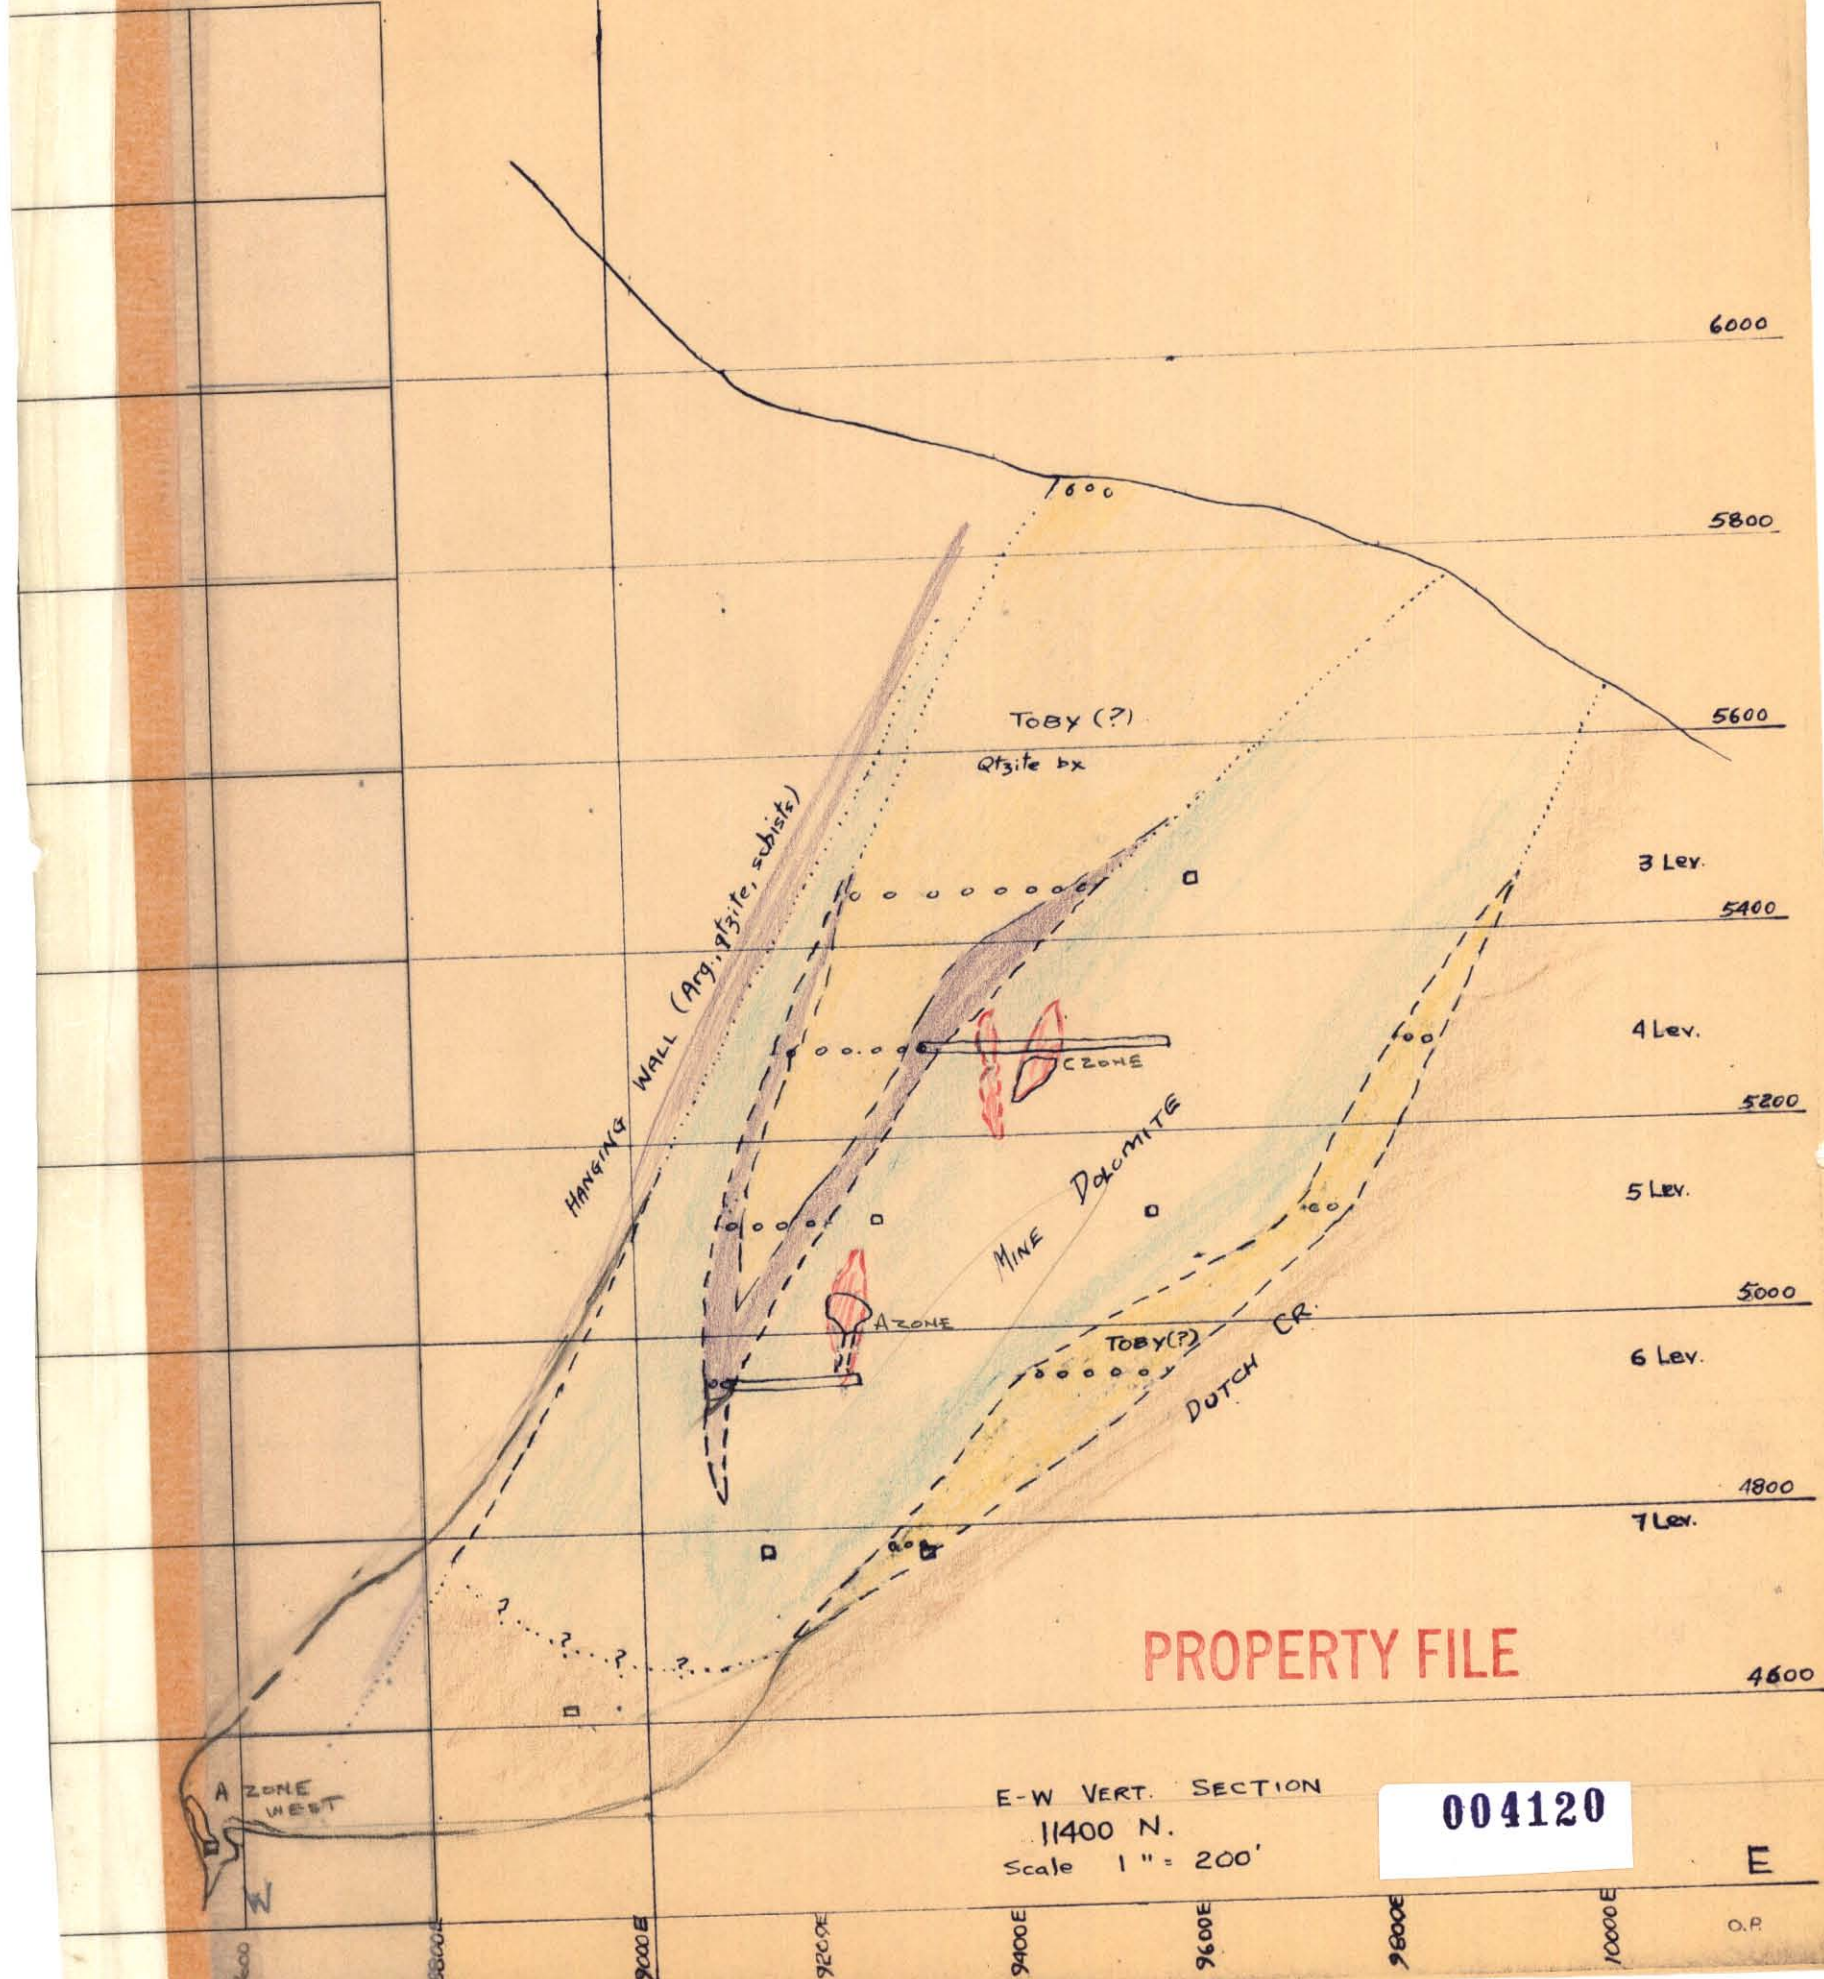

1962

PROPERTY FILE

E-W VERT. SECTION
11400 N.
Scale 1" = 200'

004120