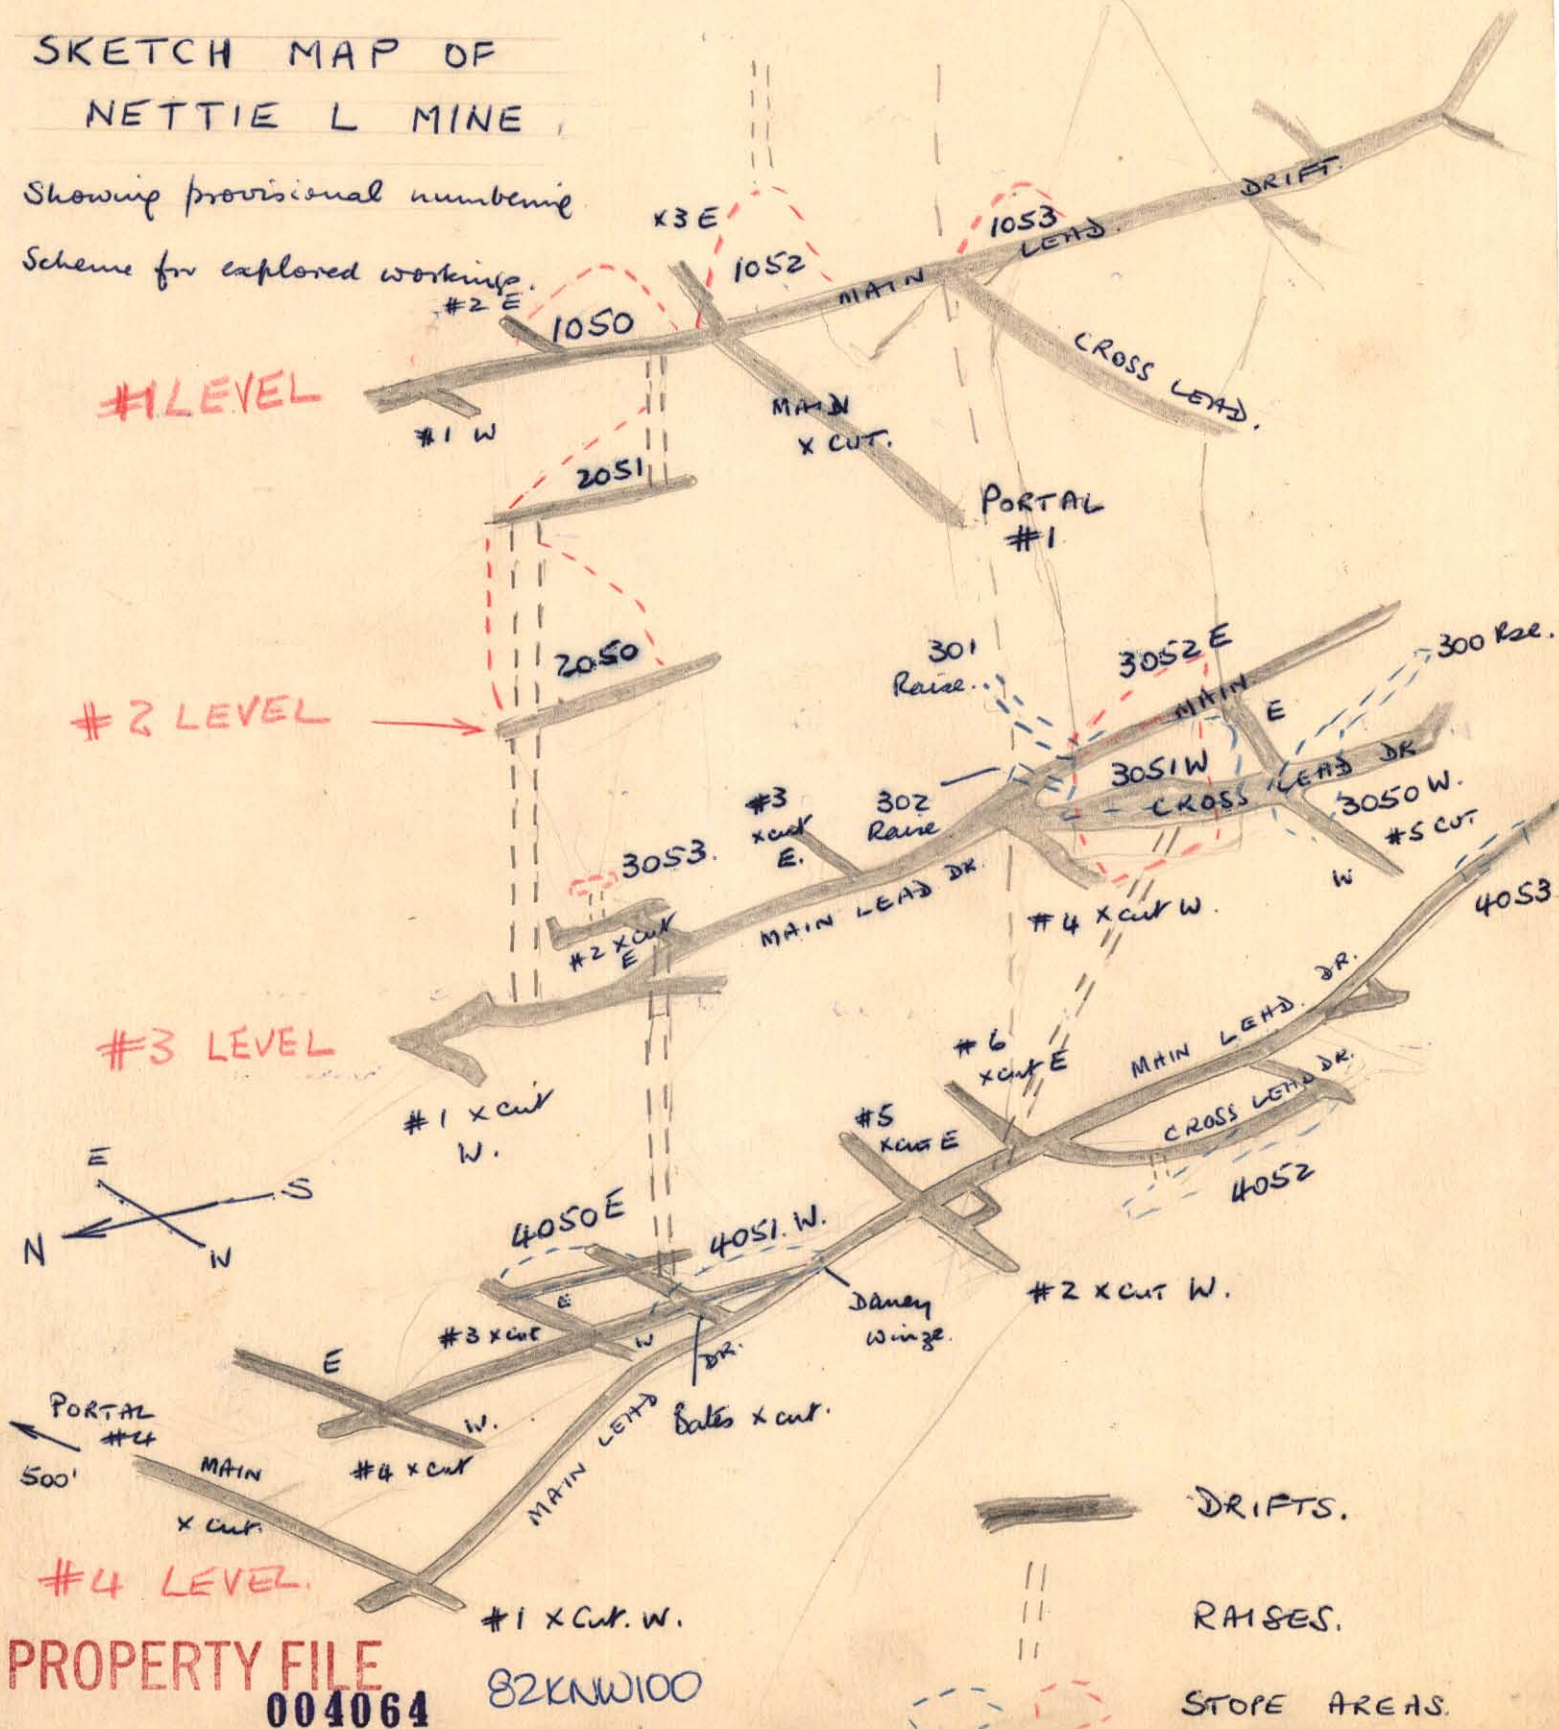

Trout Lake Mines Ltd.

214 BURNS BUILDING
Calgary - Alberta

SKETCH MAP OF NETTIE L MINE

Showing provisional numbering
Scheme for explored workings.

PROPERTY FILE
004064

82KNW100