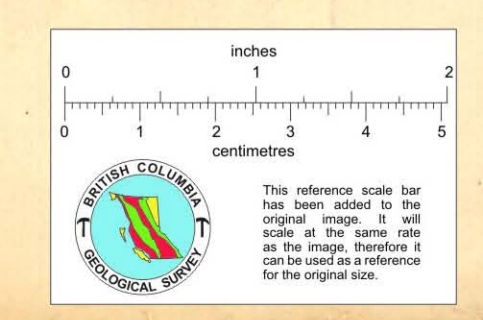

BROW SHEET  
 by E.T. Kimura 1955  
 1"=100'  
 Legend on sheet clipped  
 to notes.

004950