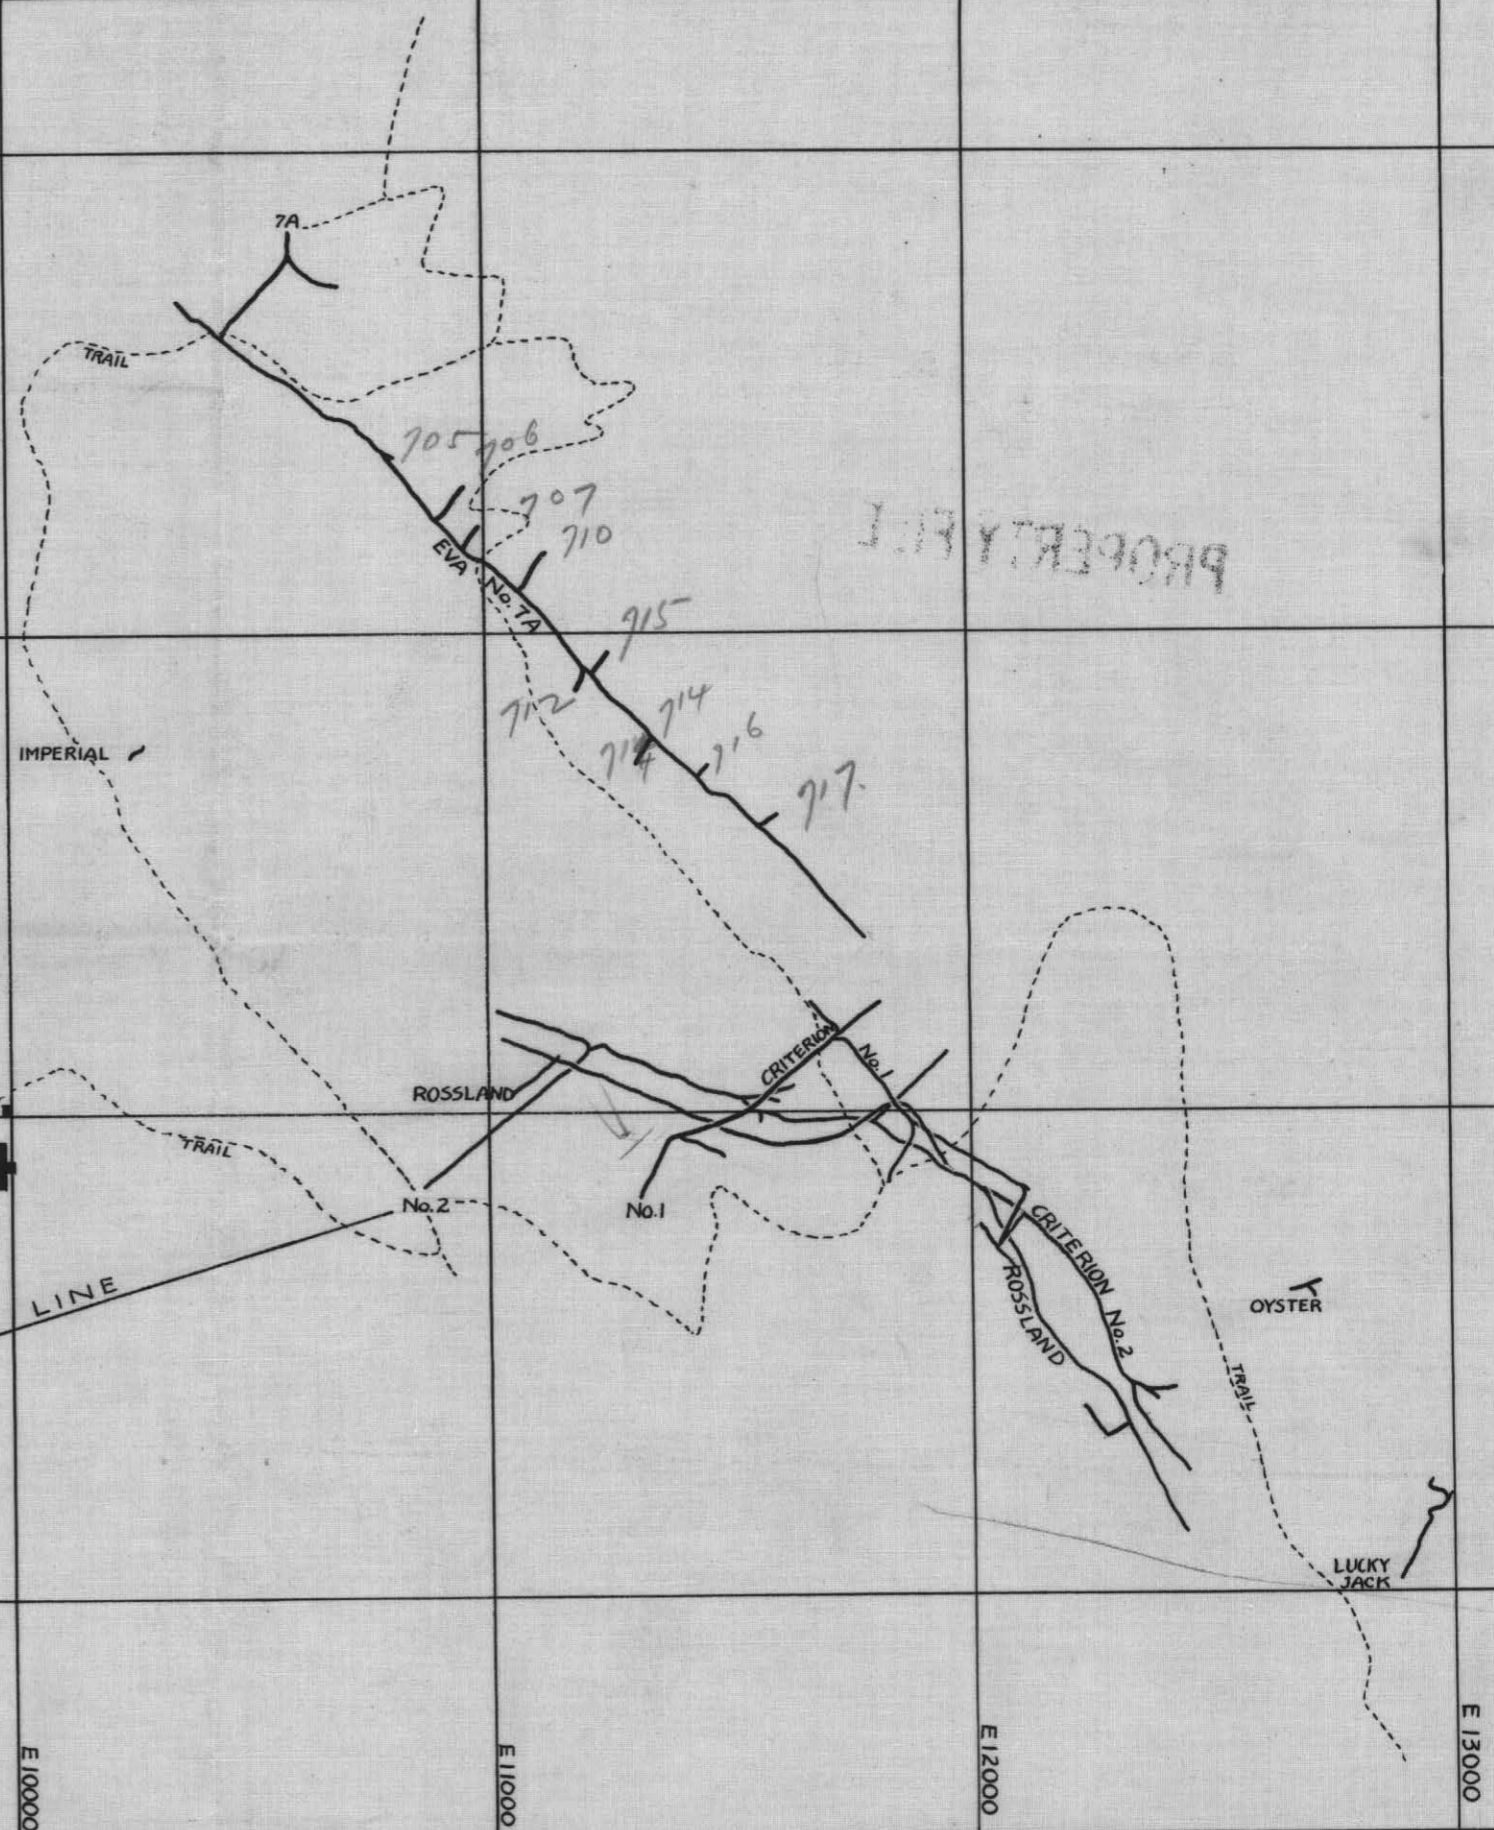

N 12000

82K/13E
82K/NW-64
MERIDIAN MINING CO. LTD
CAMBORNE B.C.
TITLE PLAN of WORKINGS

SCALE 1" = 400'
DRAWN BY S. Gibson
DATE Feb. 8 1935
MAP No. 10

PROPERTY FILE

N 11000

N 10000

N 9000

E 8000

E 9000

E 10000

E 11000

E 12000

E 13000

PROPERTY FILE

003943