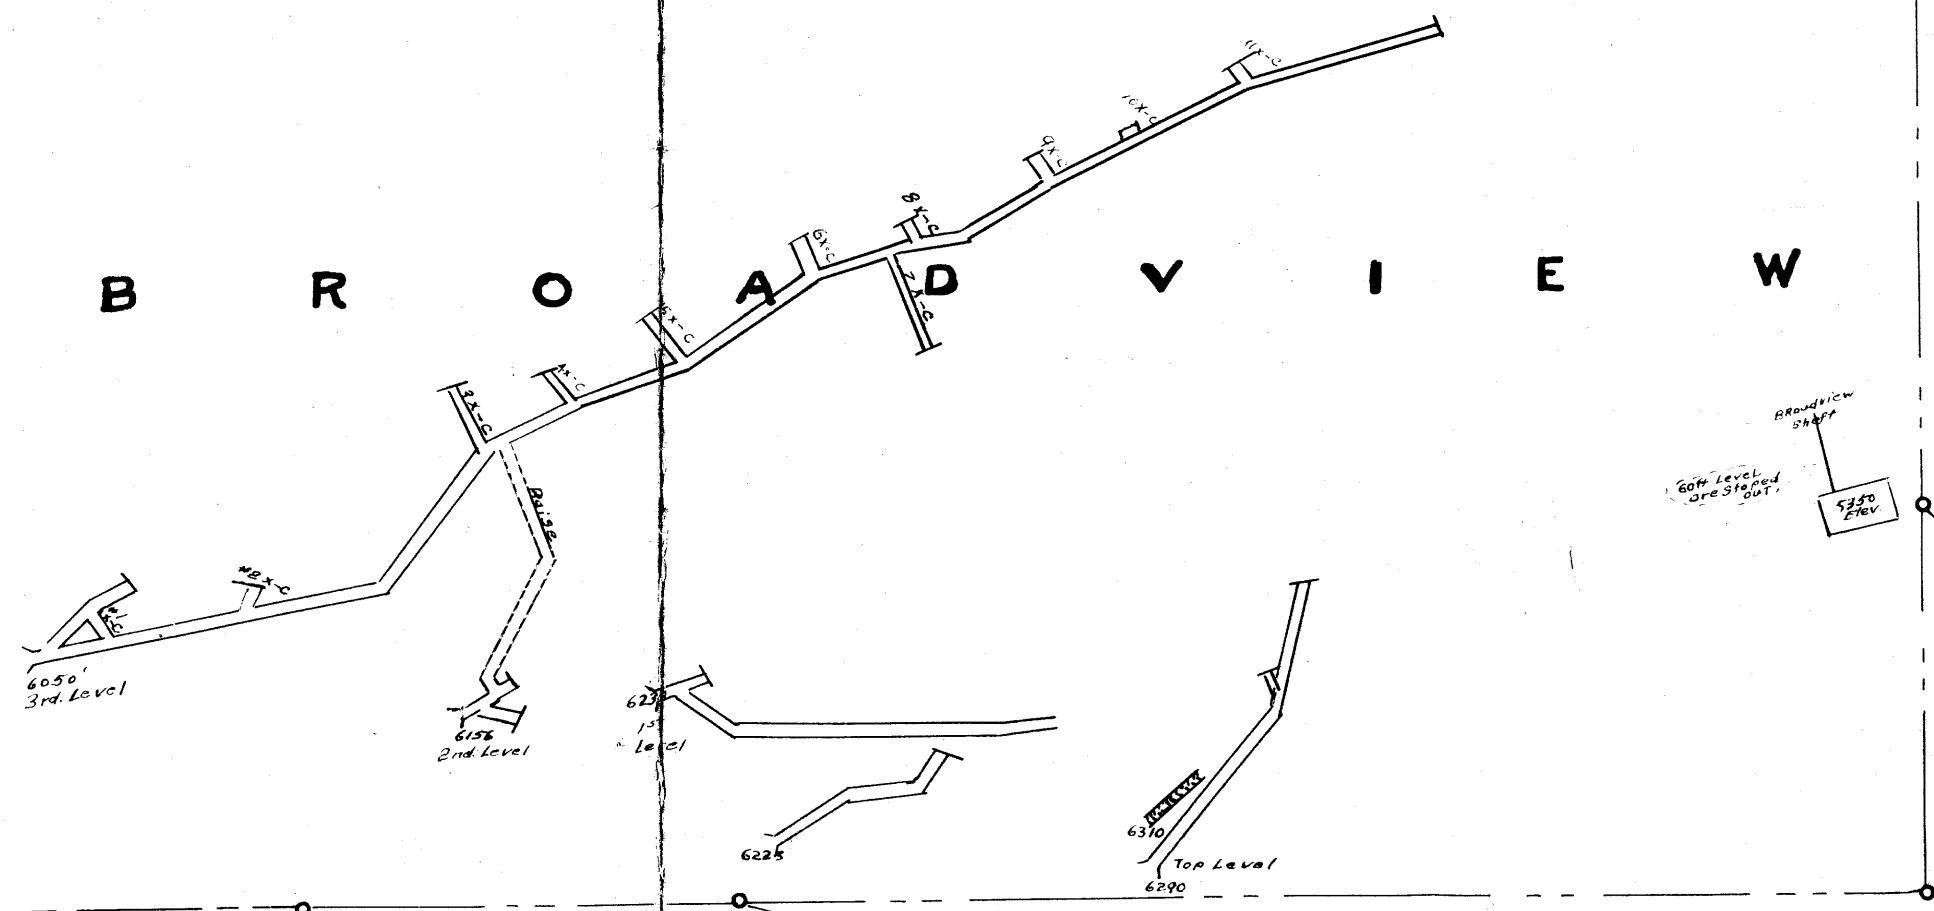

# BROADVIEW MINE

## PLAN OF WORKINGS

SCALE 1" = 100'

NOTE:  
This plan is taken from an old  
plan on file at FERGUSON.

CLIPPER FRACTION

ALPHA

CUTTER FRACTION

BROADVIEW TRAC

OLD SNO MA