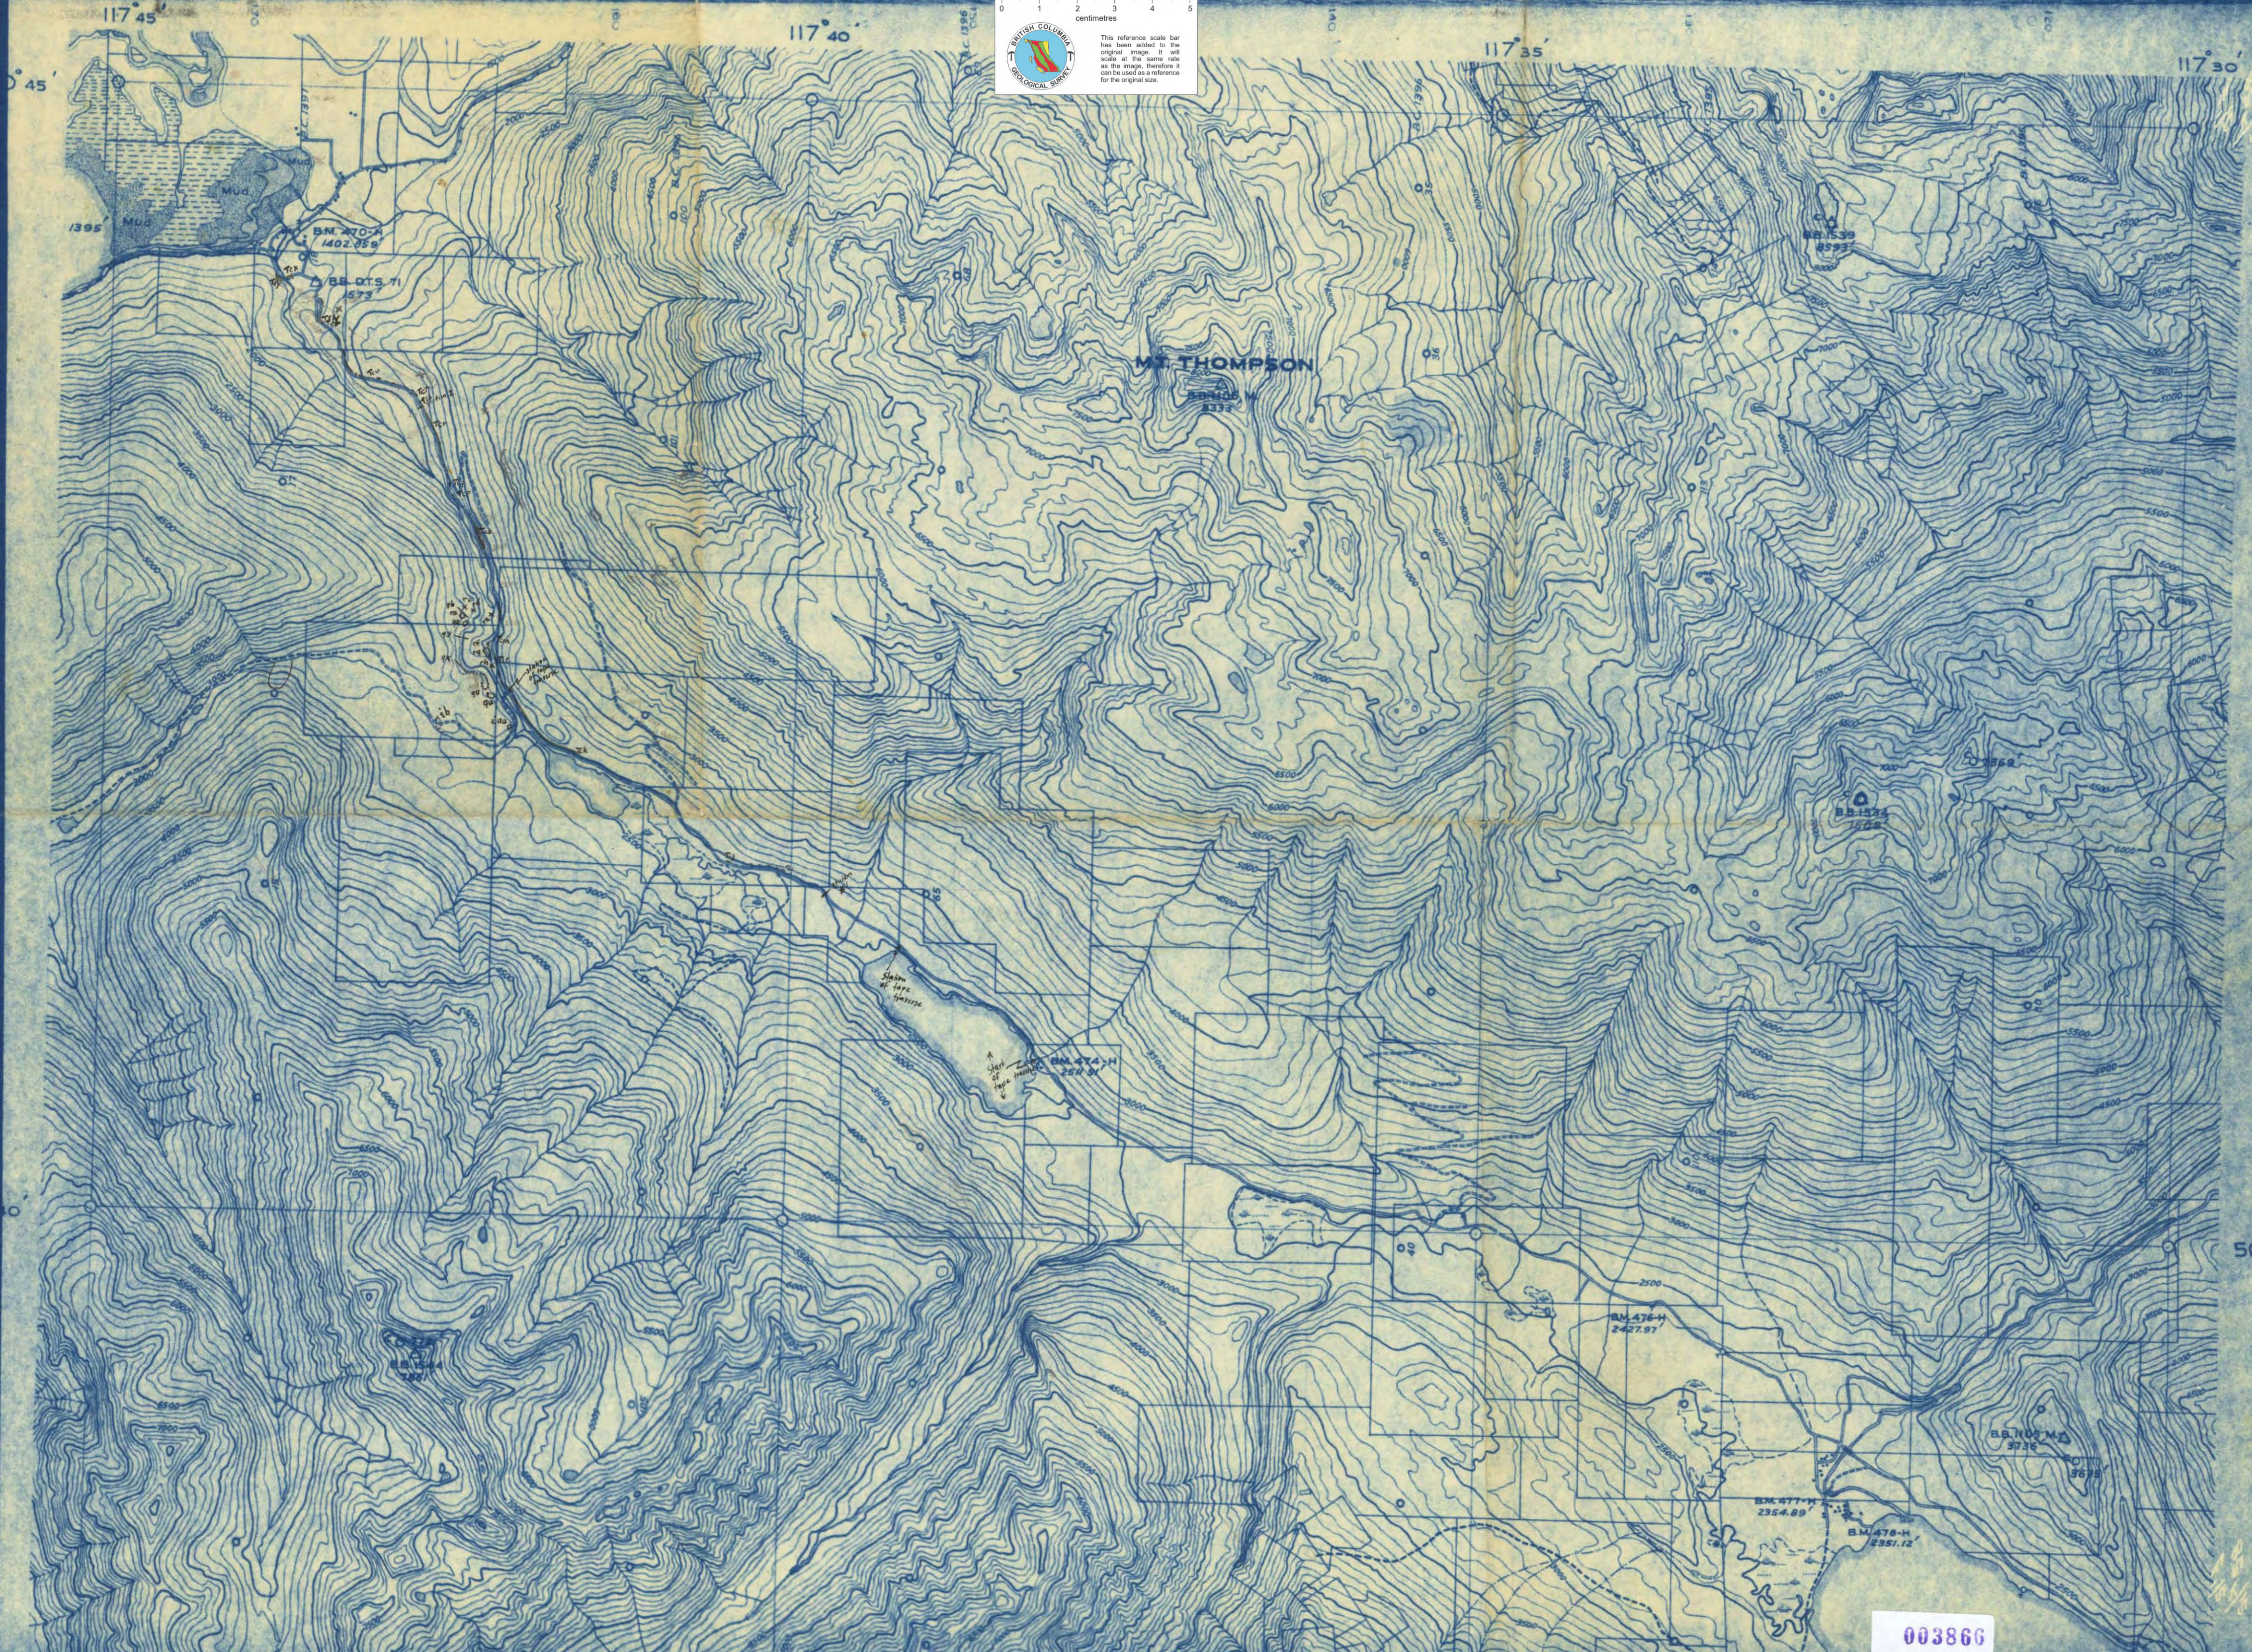

117 45  
45

0 1 2 3 4 5  
centimetres

0 1  
inches

BRITISH COLUMBIA  
GEOLOGICAL SURVEY

This reference scale bar has been added to the original image. It will scale at the same rate as the image, therefore it can be used as a reference for the original size.