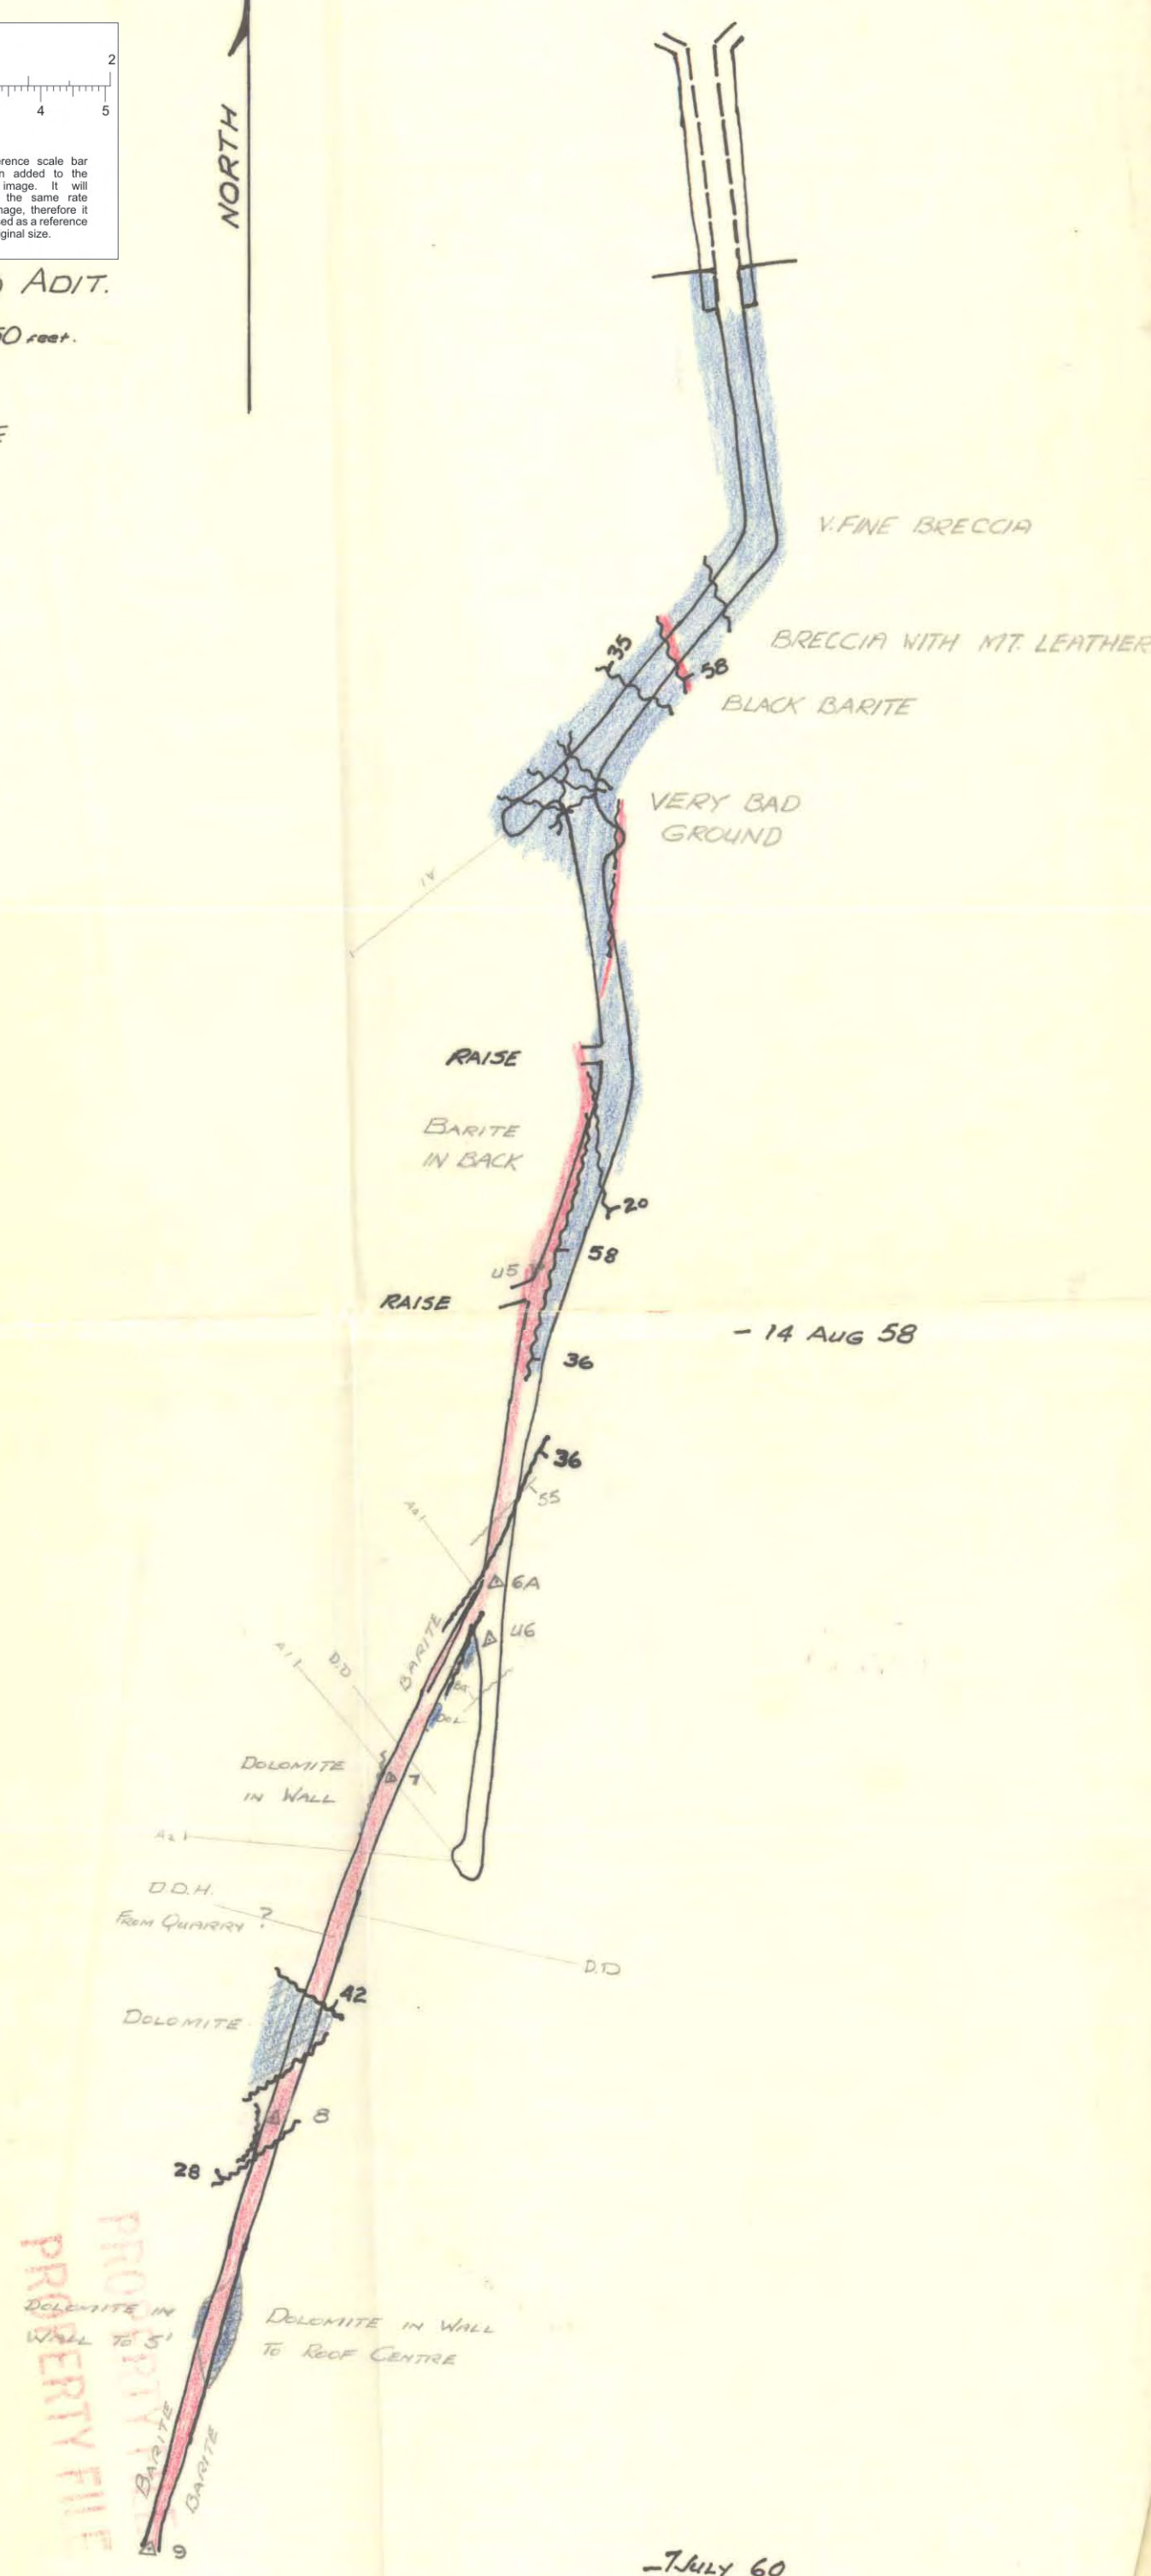

BRISCO ADIT.

1 inch = 50 feet.

- DOLOMITE
- BARITE

NORTH

- 14 AUG 58

- July 60

PROPERTY FILE

003735