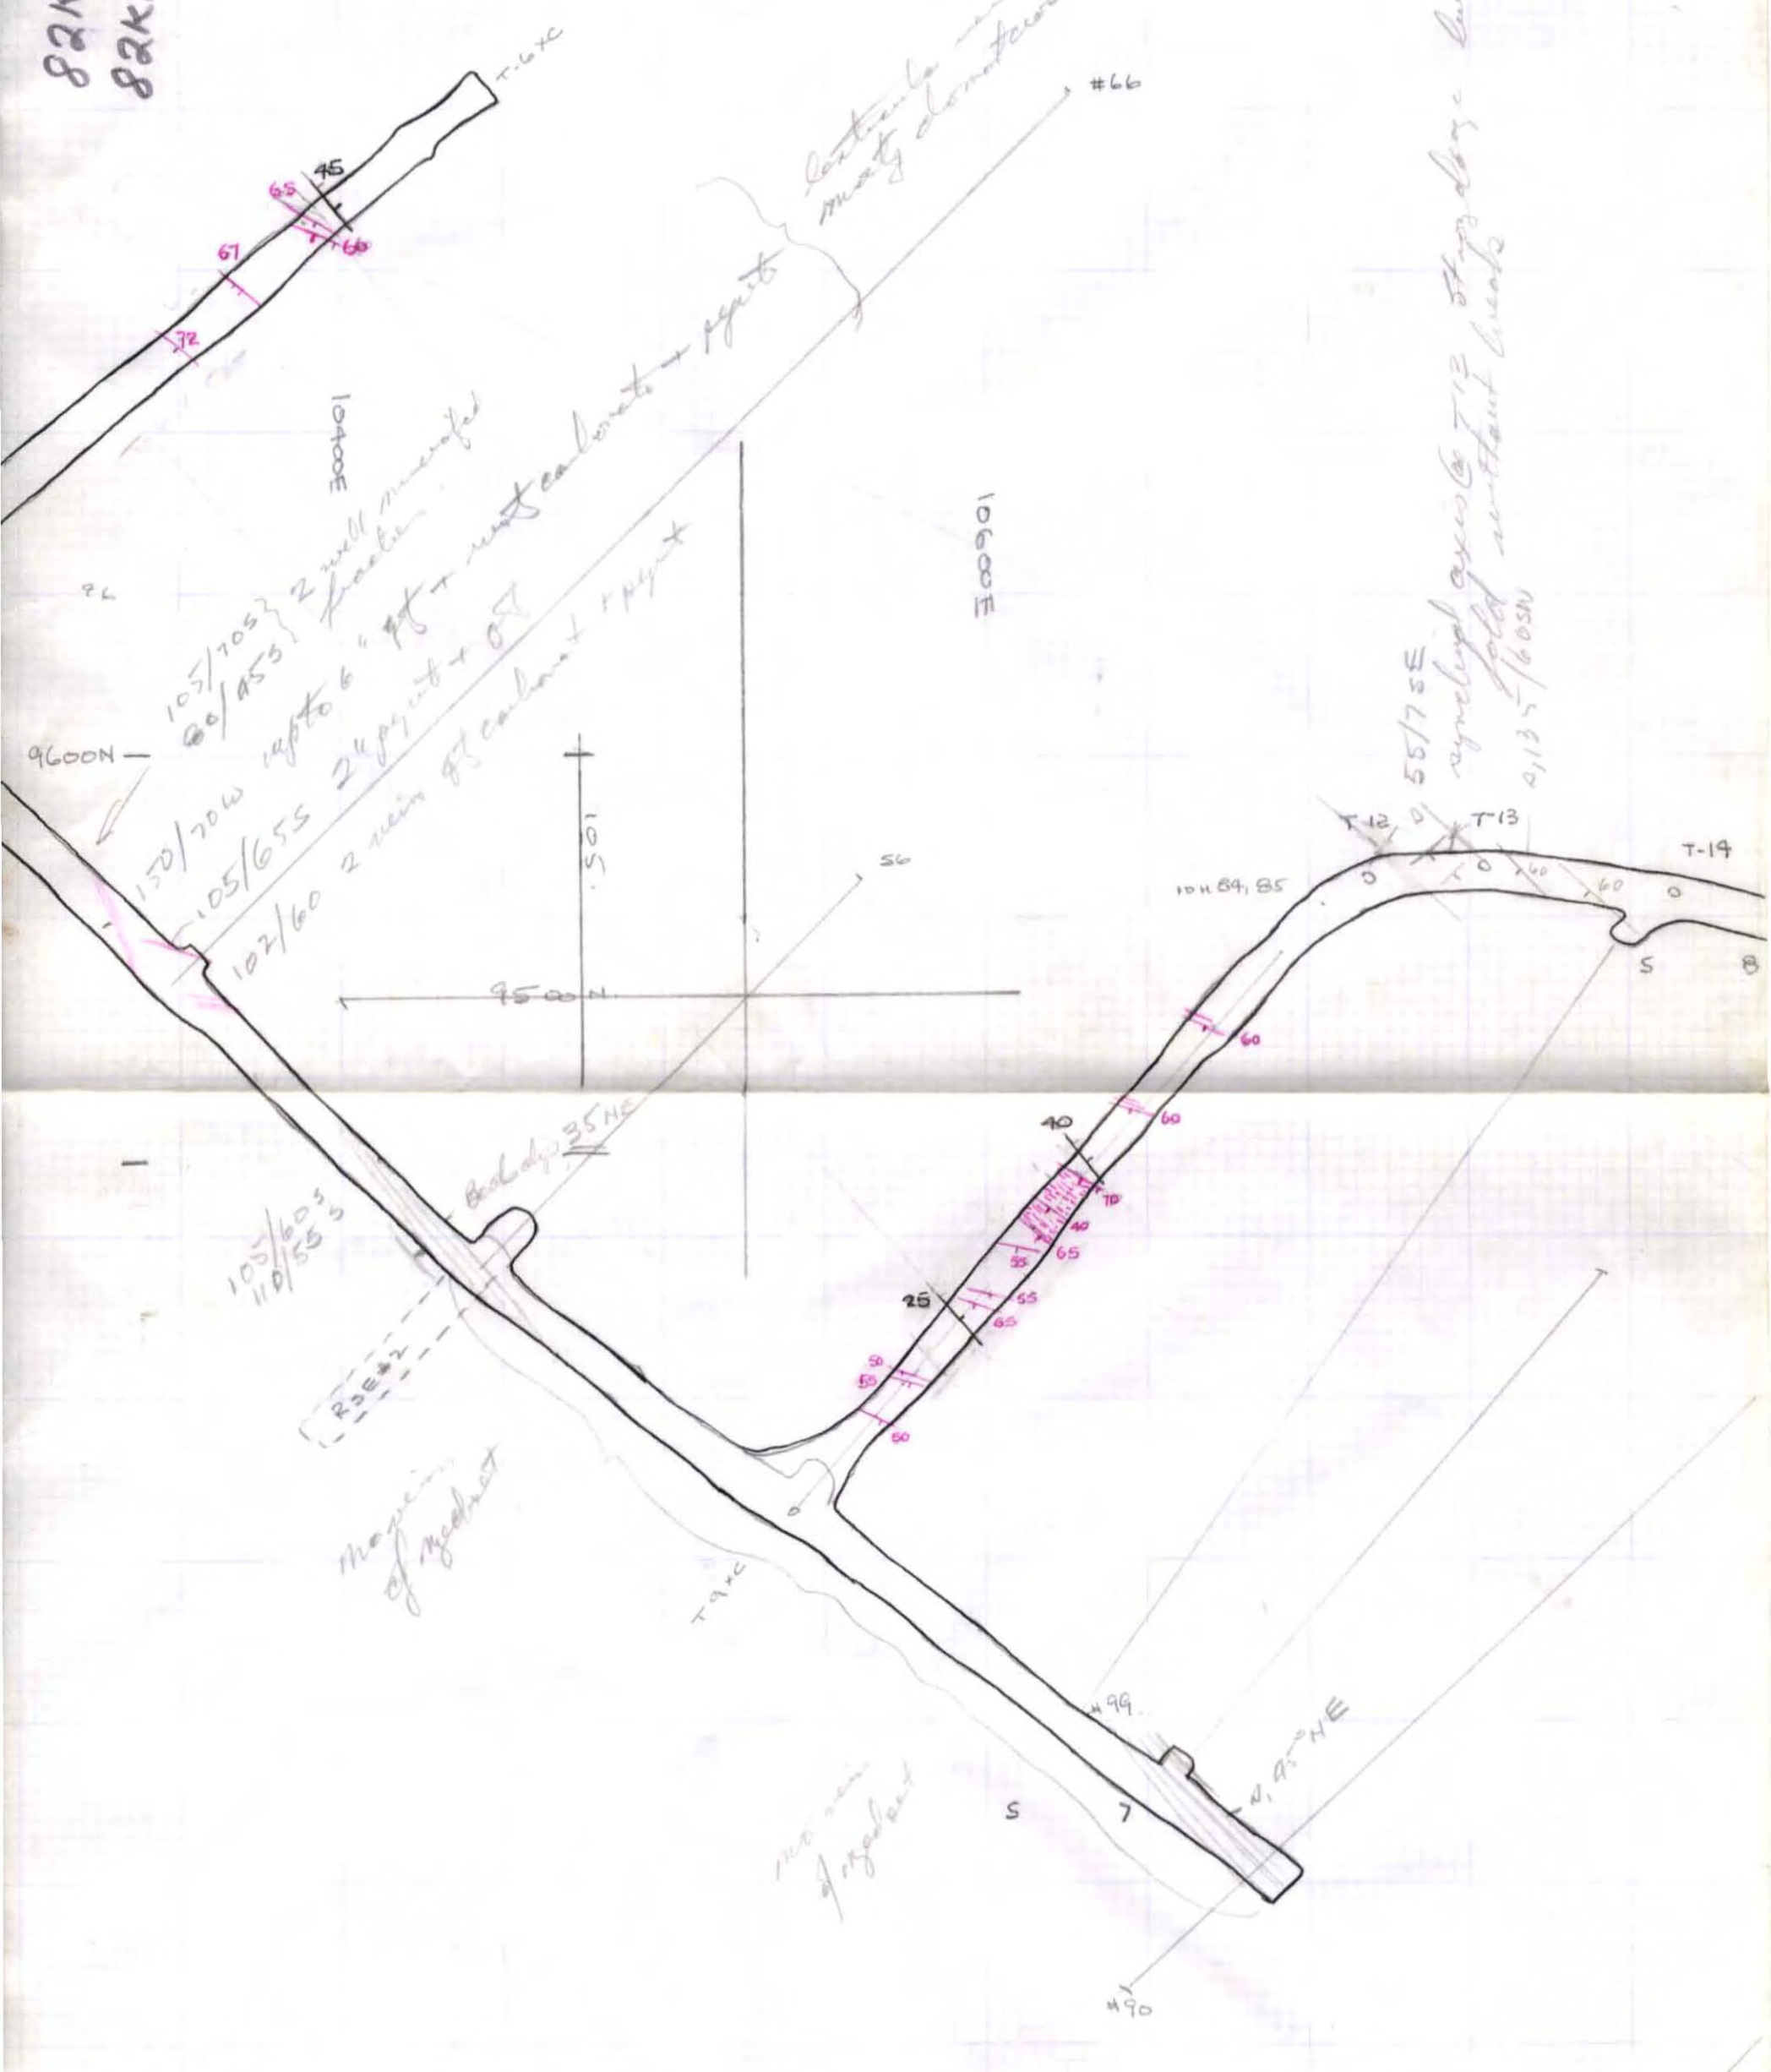

82K/15W  
82K/16E-9

10600 E

55/7 SE  
synclinal axis @ T-13  
fold without breaks  
A135/60SN

GOODLEVEL COLUMBIA RIVER MIKES  
1 in = 40 FT

003713

# 97