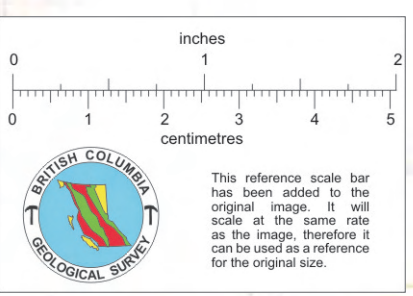

82K/15W  
82K/16E-9

10600 E

55/7 SE  
synclinal axis @ T-13  
fold without breaks  
A135/60SN

GOODLEVEL COLUMBIA RIVER MIKES  
1 in = 40 FT

003713