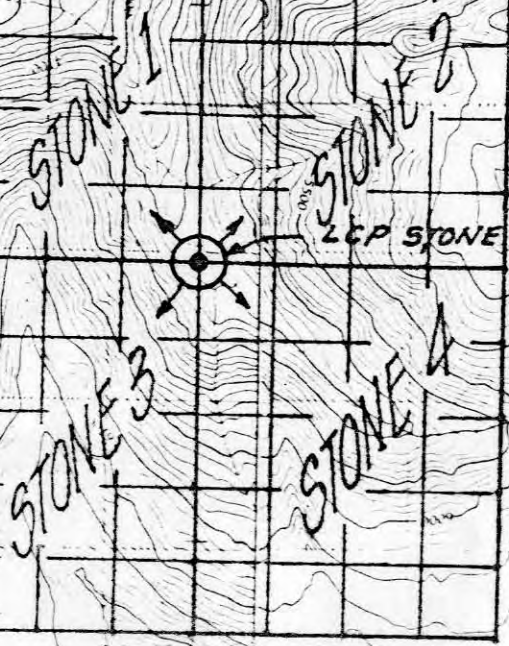

82K/10W

PURICE

East