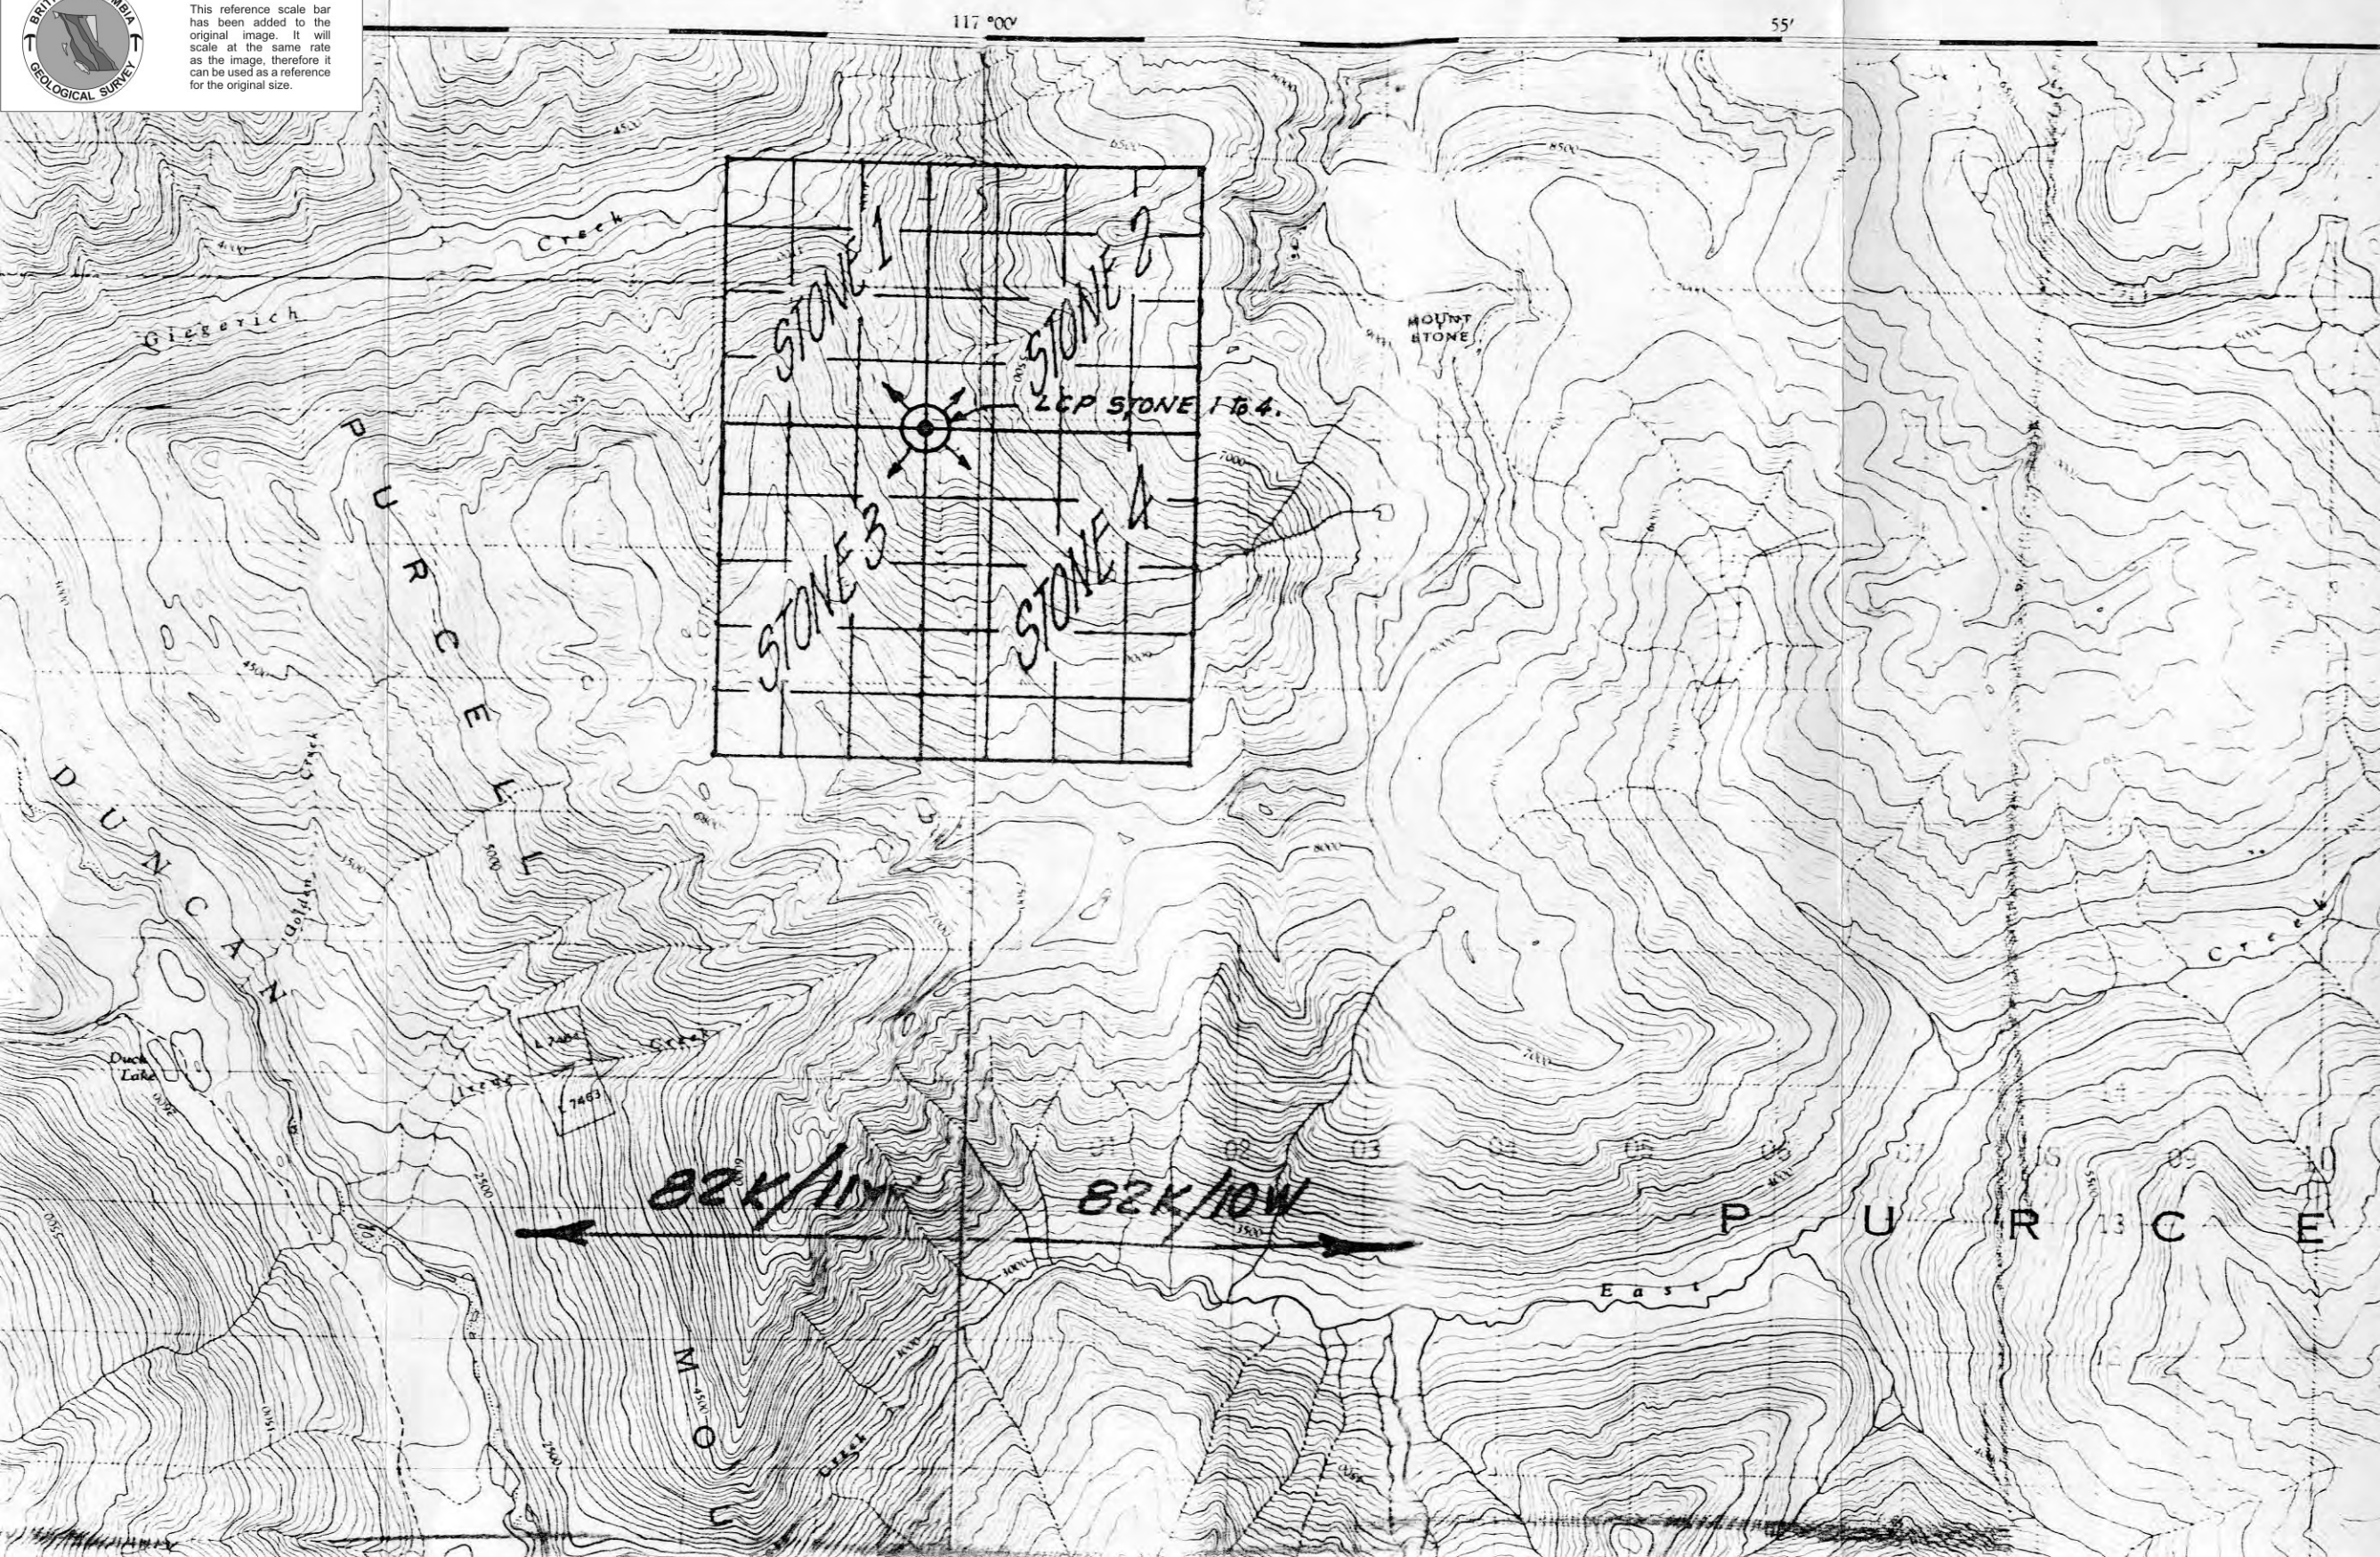

003680

117 000

55'